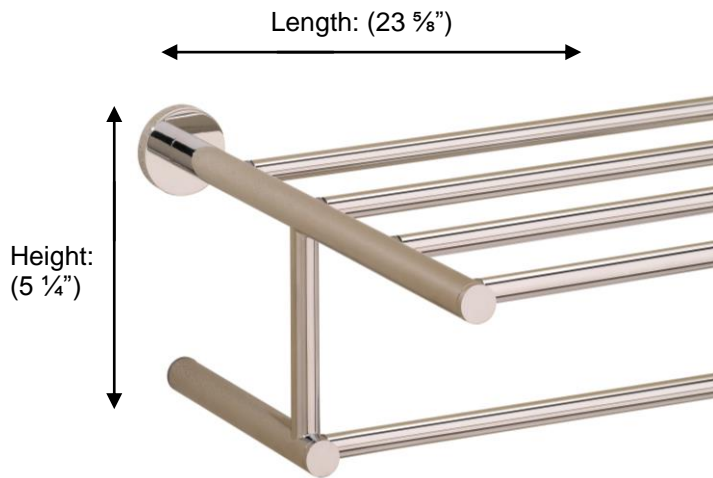

PORTO

675632 Towel Rack

Description:

Porto Towel Rack, 24"

Finishes:

-  CR – Chrome
-  PV – Polished Brass
-  UB – Unlacquered Brass
-  MB – Matte Black
-  NI – Polished Nickel
-  ES – Satin Nickel
-  GD – Gold

Material:

Brass

Method of Fixing:

Direct to wall

Country of Origin:

Portugal

All Dimensions are approximate