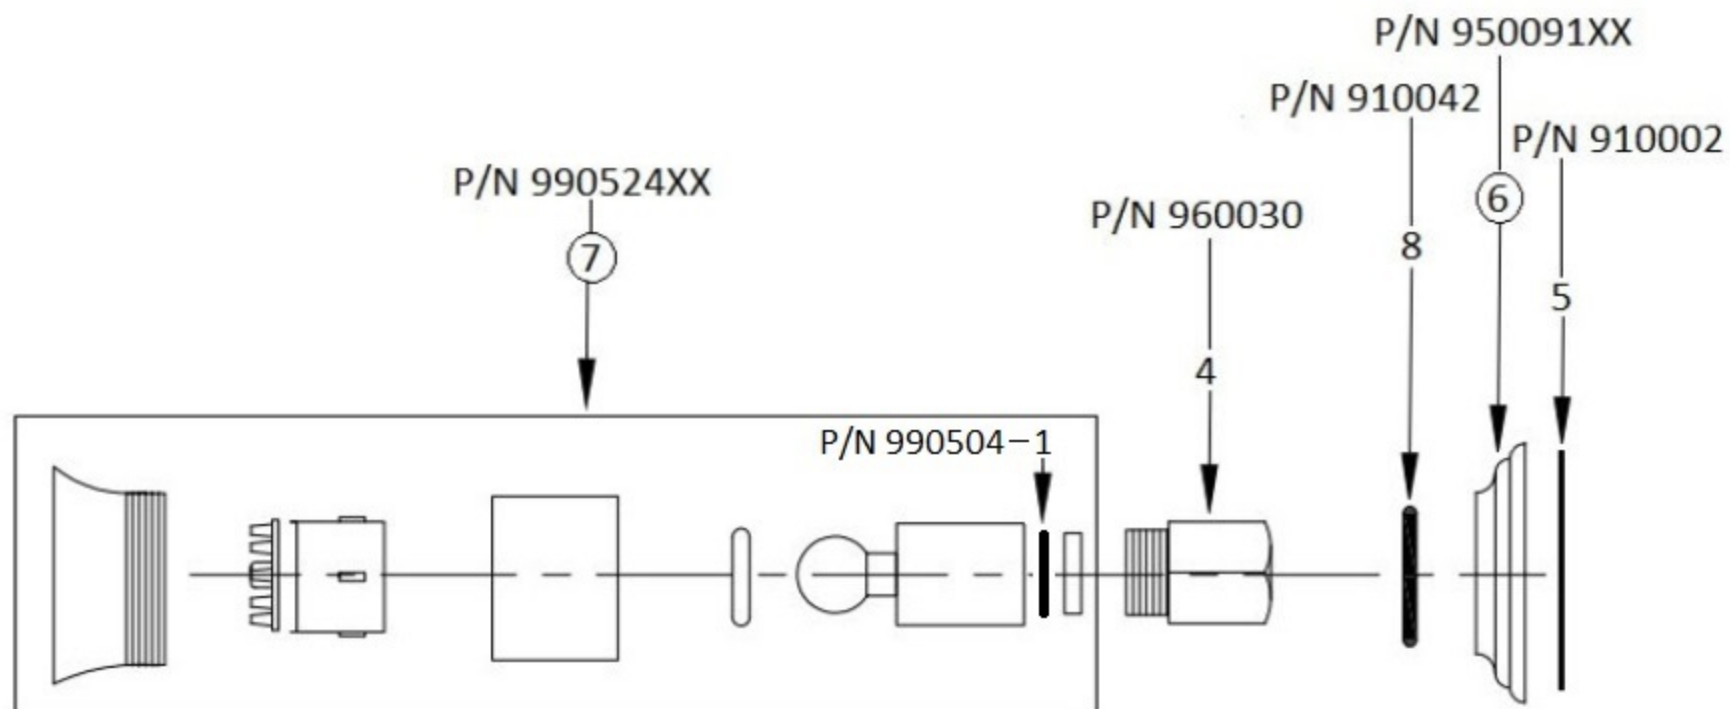

3048 - 'Royale' Adjustable Wall Body Spray

*P/N = PART NUMBER

○ = FINISHED PARTS
XX = TWO DIGIT FINISH CODE