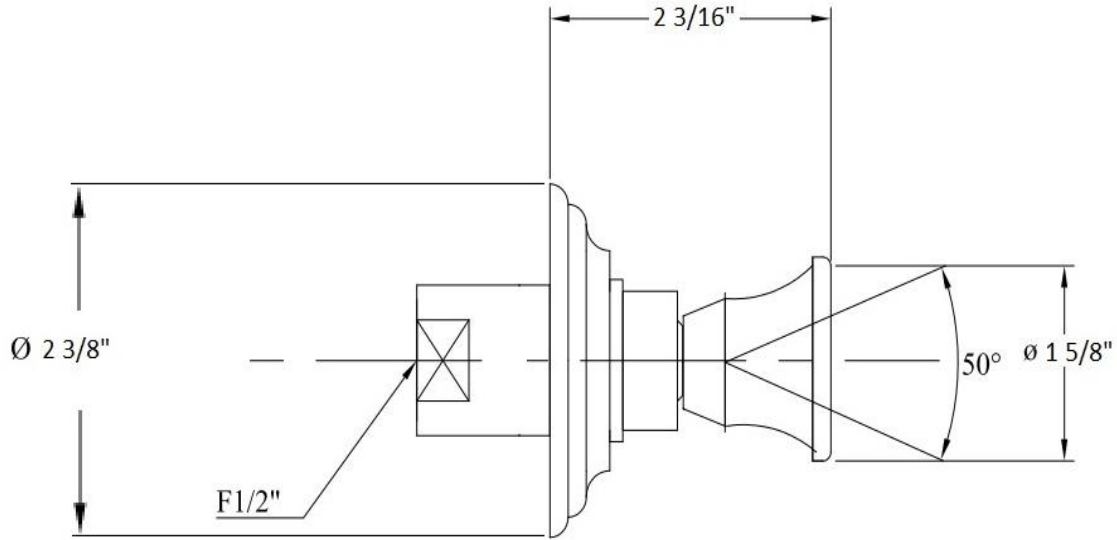

3048 - 'Royale' Adjustable Wall Body Spray

Technical Information

- ½” female connection.
- Maximum flow rate is 1.2 GPM with low flow restrictor.
- Available finishes are French Weathered Brass (**47**), Polished Chrome (**48**), SoliBrass (**49**), Lacquered Matte Black Nickel (**50**), Old Gold (**52**), Old Silver (**53**), Polished Brass (**55**), Polished Nickel (**56**), Brushed Nickel (**57**), Satin Nickel (**60**), Antique Lacquered Copper (**67**), Antique Lacquered Brass (**68**), Weathered Brass (**70**), Lacquered Polished Black Nickel (**71**) and Lacquered Polished Copper (**80**).
- Please See Cleaning Instructions: <http://herbeau.com/CleaningAll.pdf> For Finish Care and Maintenance Information.

Part#

Description

01	Low Flow Restrictor
04	½” Brass Adapter - Ecobrass
05	Flat Rubber Washer
06	2016 Royale Wall Escutcheon
07	2016 Body Spray Kit
08	Rubber O-Ring

Please follow example when ordering parts for 'Royale' Body Spray

- To order part#06– Royale Wall Escutcheon
 - 95009xx
- Please substitute finish number needed in place of xx

Herbeau[®]
L'Art du Sanitaire depuis 1857

3048 - 'Royale' Adjustable Wall Body Spray

3048 - 'Royale' Adjustable Wall Body Spray

*P/N = PART NUMBER

○ = FINISHED PARTS
XX = TWO DIGIT FINISH CODE