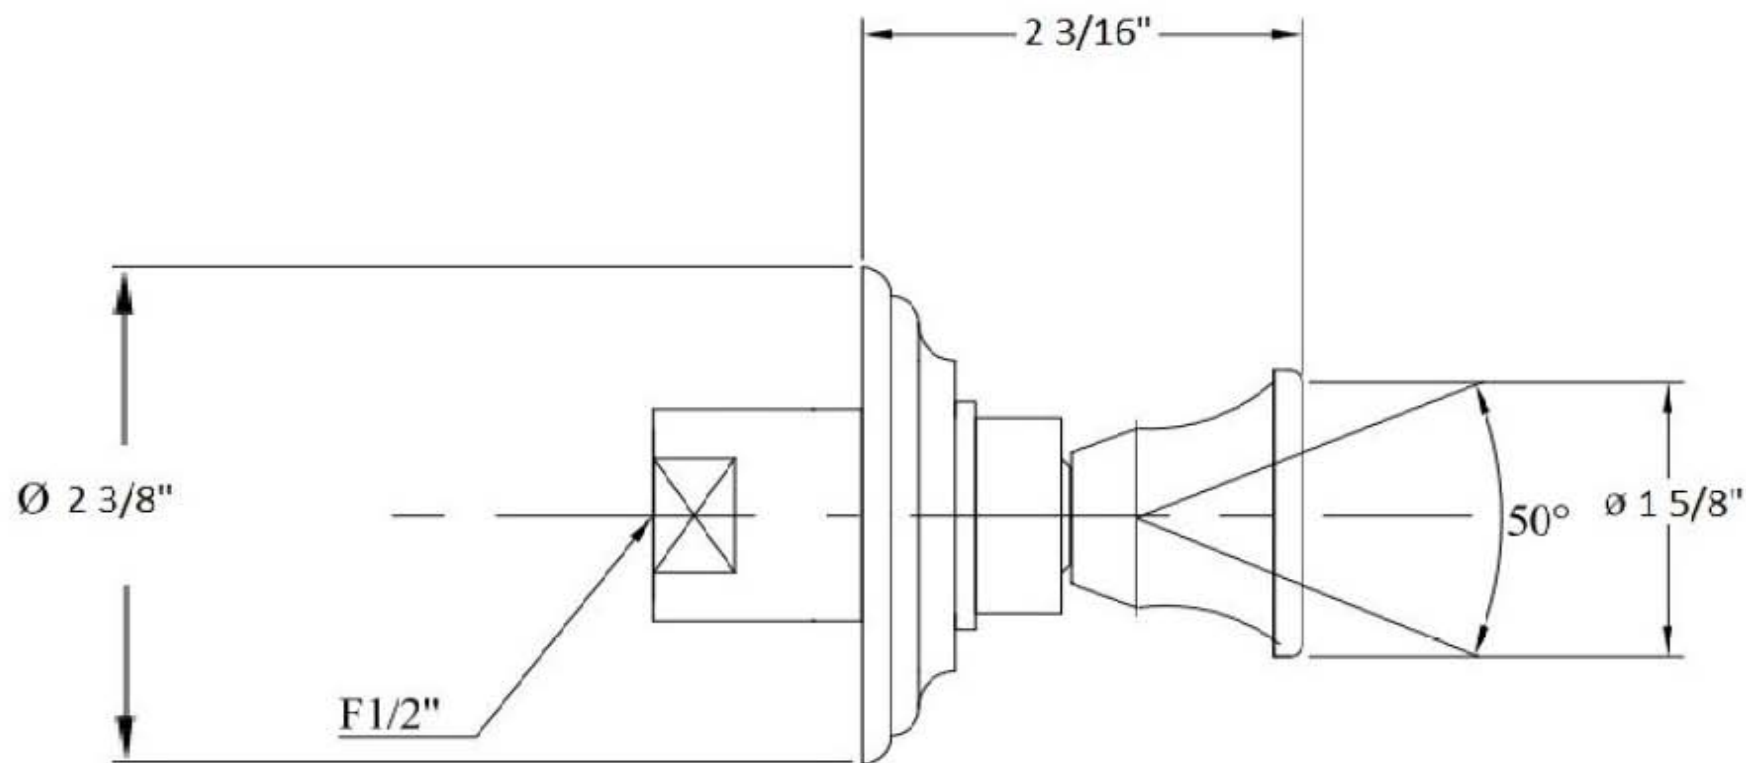

3048 - 'Royale' Adjustable Wall Body Spray

Technical Information

- ½” female connection.
- Maximum flow rate is 1.2 GPM with low flow restrictor.
- Available finishes are French Weathered Brass (**47**), Polished Chrome (**48**), SoliBrass (**49**), Lacquered Matte Black Nickel (**50**), Old Gold (**52**), Old Silver (**53**), Polished Brass (**55**), Polished Nickel (**56**), Brushed Nickel (**57**), Satin Nickel (**60**), Antique Lacquered Copper (**67**), Antique Lacquered Brass (**68**), Weathered Brass (**70**), Lacquered Polished Black Nickel (**71**) and Lacquered Polished Copper (**80**).
- Please See Cleaning Instructions: <http://herbeau.com/CleaningAll.pdf> For Finish Care and Maintenance Information.

- To order part#06– Royale Wall Escutcheon
 - 95009xx
- Please substitute finish number needed in place of xx

Herbeau[®]
L'Art du Sanitaire depuis 1857

3048 - 'Royale' Adjustable Wall Body Spray

3048 - 'Royale' Adjustable Wall Body Spray