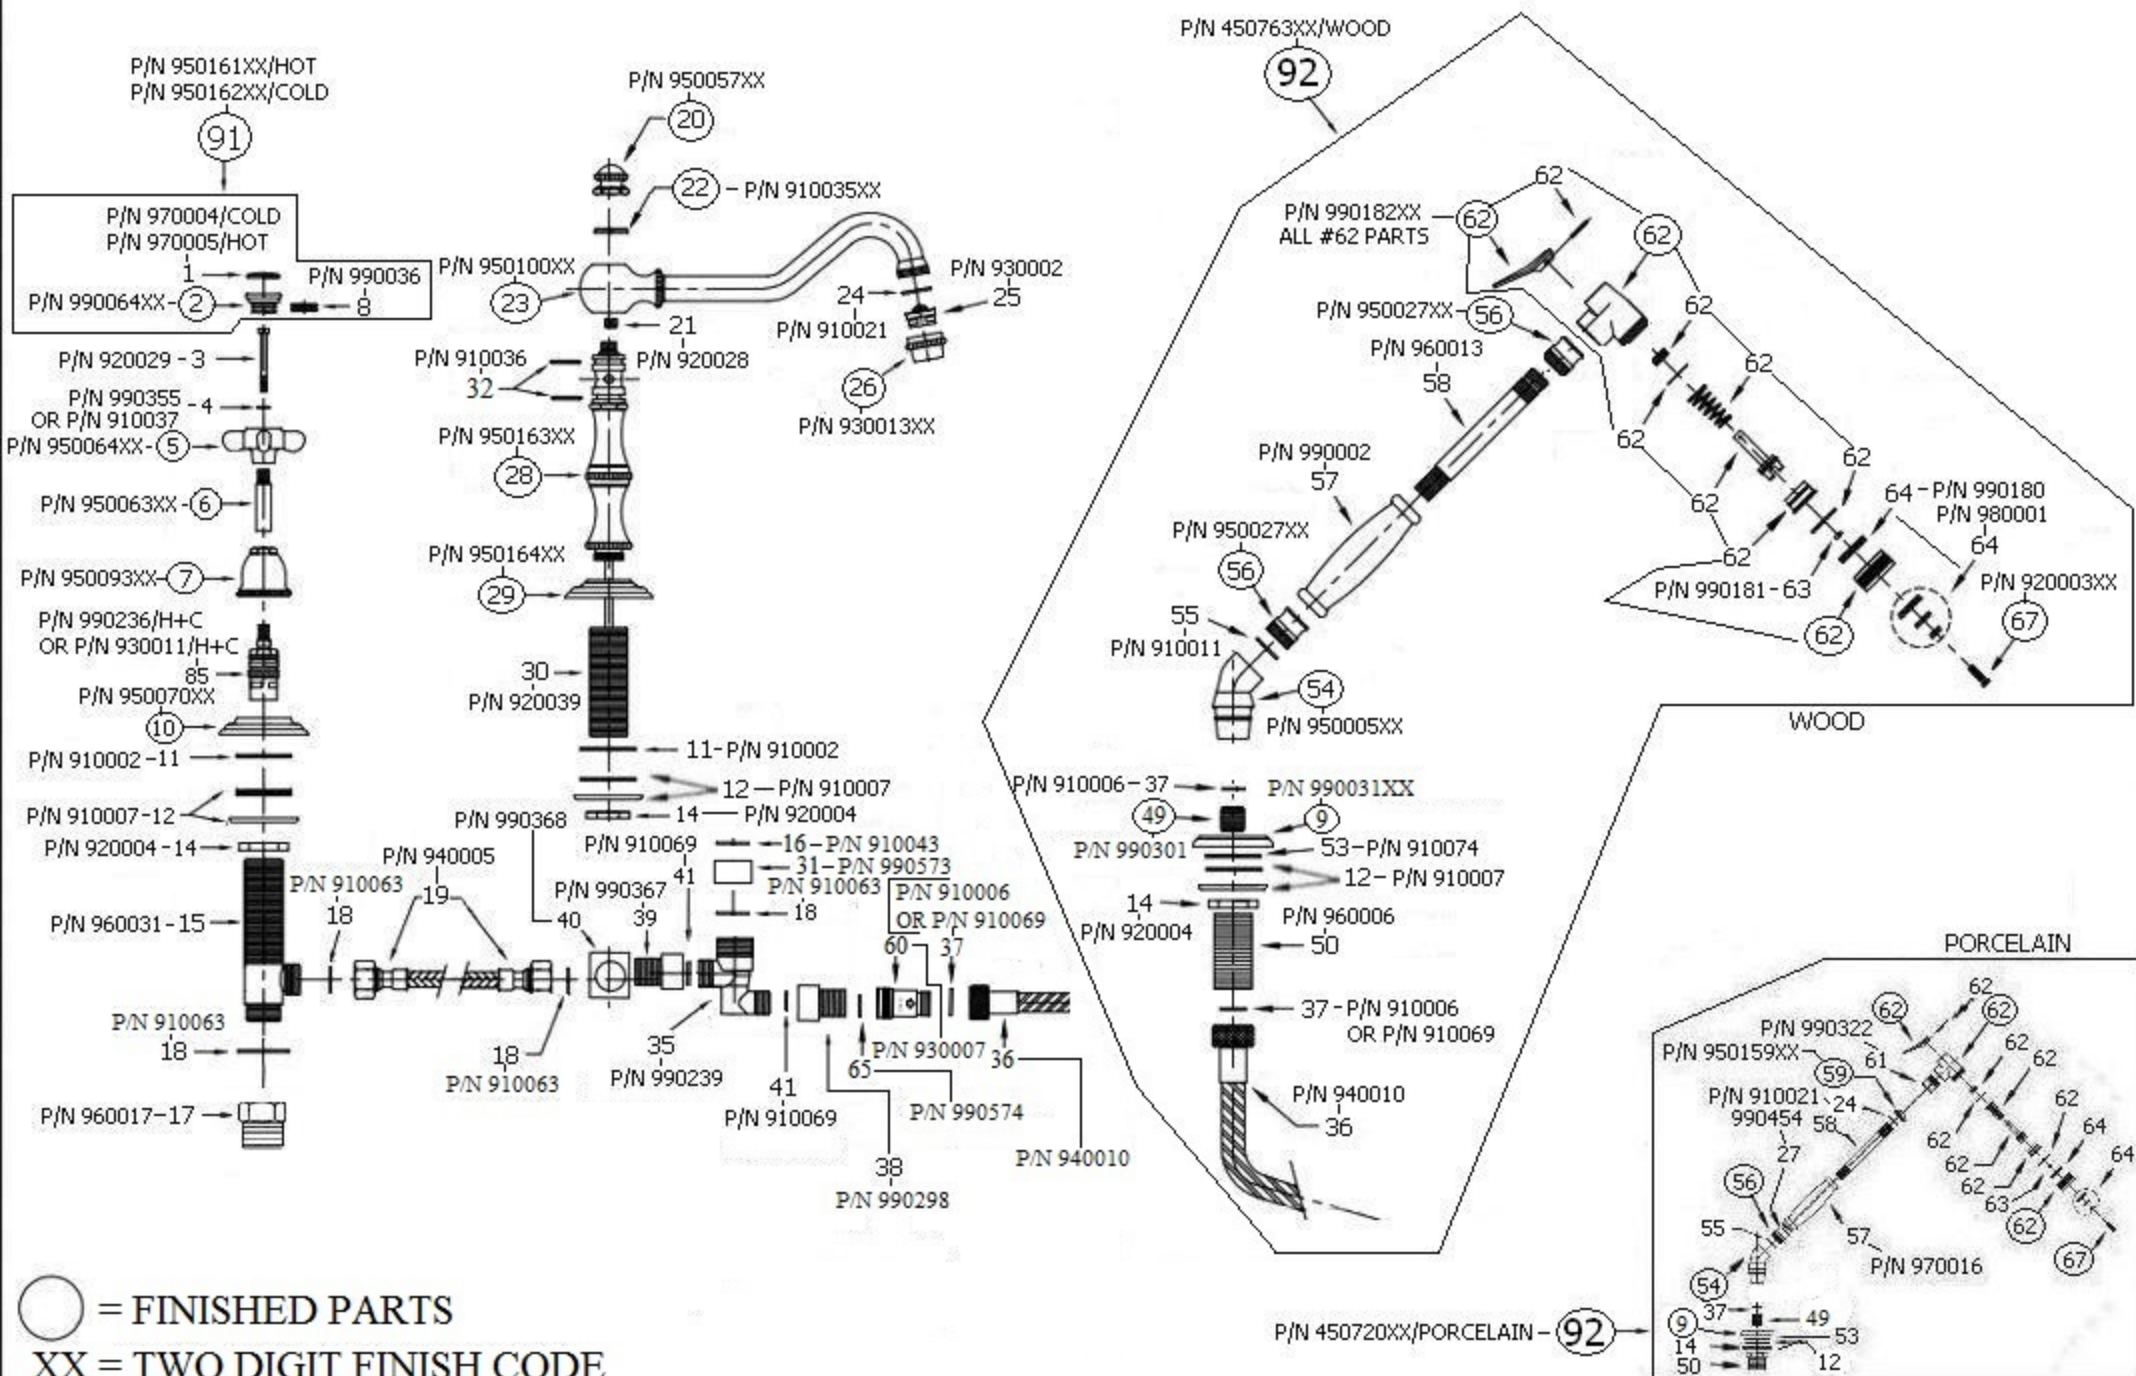

3024 - 'Royale' Four Hole Kitchen Mixer with Spray

Part#	Description
27	Washer
28	Central Body
29	Deck Escutcheon
30	Threaded Stem
31	3/4" F-1/2" F Adapter
32	Spout O-Ring
35	Black Plastic Diverter Block Kit
36	Braided H/S Hose
37	3/8" Washer
38	Brass Adapter
39	Ecobrass Nut
40	Large Diverter Nut
41	3/8" Washer
49	Threaded Pipe
50	Threaded Stem
53	Flat Rubber Washer
54	Hand Spray Elbow
55	Rubber O-Ring
56	Hand Spray Coupler
57	Wood/Ceramic Handle
58	Threaded Supply Line
59	Hand Spray Flange
60	Backflow Restrictor
61	Top Connector
62	Head Assembly
63	Hex Nut
64	Plastic Aerator Inserts
64	4 Piece Grill Kit
65	Backflow Washer
67	Finished Aerator Screw
85	1/2 Turn Ceramic Cartridge Hot/Cold
91	Finished Ceramic Insert Hot/Cold

Part#	Description
01	Ceramic Insert Hot/Cold
02	Finished Insert Holder
03	Handle Screw
04	Washer
05	Cross Handle
06	Handle Stem
07	Bell Escutcheon
08	Rubber O-Ring
09	Escutcheon
10	Escutcheon
11	Flat Rubber Washer
12	Metal Ring & Rubber Washer
14	Brass Hex Nut
15	Valve Body
16	3/4" Washer
17	1/2" Adapter
18	1/2" Washer
19	Flexible Hose F/F
20	Top Knob
21	Sealing Screw
22	Finished Washer
23	Royale Spout 8 1/4"
24	Aerator Washer
25	Aerator Filter
26	Aerator Cover

3024 - 'Royale' Four Hole Kitchen Mixer with Spray

*HAND SPRAY IS NOW ACTIVATED BY
DEPRESSING LEVER ON HAND SPRAY HEAD*

Hole Drilling = 1 1/4"

3024 - 'Royale' Four Hole Kitchen Mixer with Spray

*990236 CARTRIDGES FOR FAUCETS MADE AFTER 2009.

*930011 CARTRIDGES GOOD FOR ALL YEARS

*P/N = PART NUMBER

○ = FINISHED PARTS
 XX = TWO DIGIT FINISH CODE