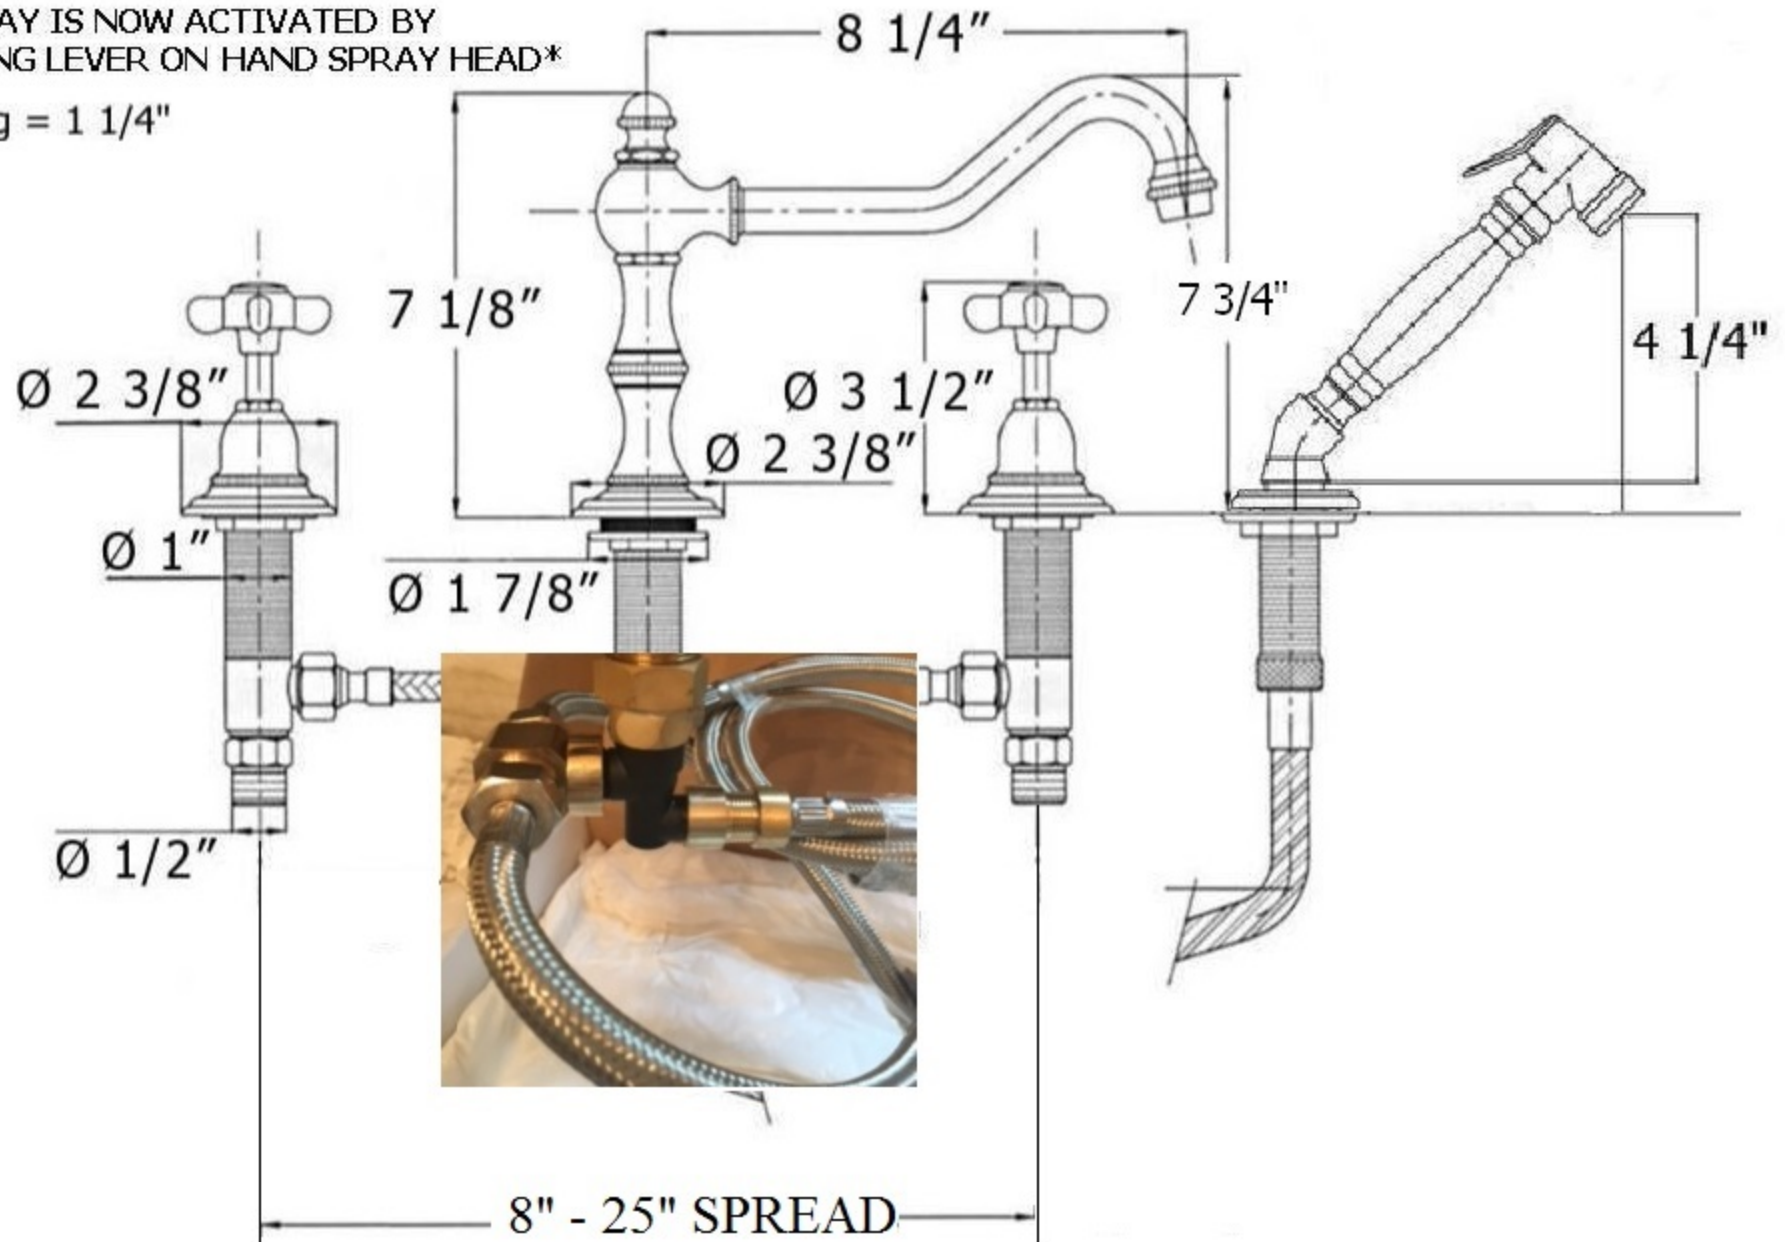

Part#	Description
01	Ceramic Insert Hot/Cold
02	Finished Insert Holder
03	Handle Screw
04	Washer
05	Cross Handle
06	Handle Stem
07	Bell Escutcheon
08	Rubber O-Ring
09	Escutcheon
10	Escutcheon
11	Flat Rubber Washer
12	Metal Ring & Rubber Washer
14	Brass Hex Nut
15	Valve Body
16	3/4" Washer
17	1/2" Adapter
18	1/2" Washer
19	Flexible Hose F/F
20	Top Knob
21	Sealing Screw
22	Finished Washer
23	Royale Spout 8 1/4"
24	Aerator Washer
25	Aerator Filter
26	Aerator Cover

Please follow example when ordering parts for 'Royale' Kitchen Mixer

- To order part#10 – Handle Escutcheon
 - 950070xx
- Please substitute finish number needed in place of **xx**

Herbeau[®]
L'Art du Sanitaire depuis 1857

3024 - 'Royale' Four Hole Kitchen Mixer with Spray

*HAND SPRAY IS NOW ACTIVATED BY
DEPRESSING LEVER ON HAND SPRAY HEAD*

Hole Drilling = 1 1/4"

3024 - 'Royale' Four Hole Kitchen Mixer with Spray

*990236 CARTRIDGES FOR FAUCETS MADE AFTER 2009.