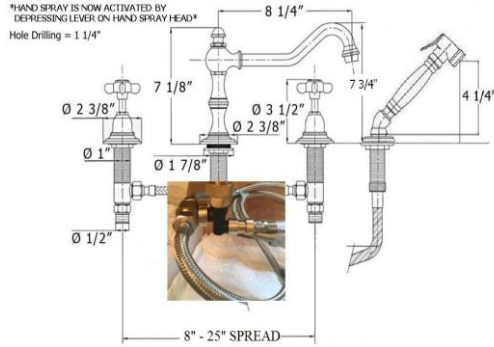

3024 - 'Royale' Four Hole Kitchen Mixer with Spray

Part#	Description
27	Washer
28	Central Body
29	Deck Escutcheon
30	Threaded Stem
31	3/4" F-1/2" F Adapter
32	Spout O-Ring
35	Black Plastic Diverter Block Kit
36	Braided H/S Hose
37	3/8" Washer
38	Brass Adapter
39	Ecobrass Nut
40	Large Diverter Nut
41	3/8" Washer
49	Threaded Pipe
50	Threaded Stem
53	Flat Rubber Washer
54	Hand Spray Elbow
55	Rubber O-Ring
56	Hand Spray Coupler
57	Wood/Ceramic Handle
58	Threaded Supply Line
59	Hand Spray Flange
60	Backflow Restrictor
61	Top Connector
62	Head Assembly
63	Hex Nut
64	Plastic Aerator Inserts
64	4 Piece Grill Kit
65	Backflow Washer
67	Finished Aerator Screw
85	1/2 Turn Ceramic Cartridge Hot/Cold
91	Finished Ceramic Insert Hot/Cold

Technical Information

- IAPMO: NSF/ANSI 61, NSF/ANSI 372 & ASME A112.18.1/CSA B125.1 certified.
- Uses Flühs ceramic cartridges.
- Requires 1 1/4" hole drilling.
- Maximum flow rate is 1.2 GPM with new low flow restrictor.
- 8" – 25" spread.
- Available finishes are French Weathered Brass (**47**), Polished Chrome (**48**), SoliBrass (**49**), Lacquered Matte Black Nickel (**50**), Polished Brass (**55**), Polished Nickel (**56**), Brushed Nickel (**57**), Satin Nickel (**60**), Antique Lacquered Copper (**67**), Antique Lacquered Brass (**68**), Weathered Brass (**70**), Lacquered Polished Black Nickel (**71**) and Lacquered Polished Copper (**80**).
- Please See Cleaning Instructions: <http://herbeau.com/CleaningAll.pdf> For Finish Care and Maintenance Information.

Part#	Description
01	Ceramic Insert Hot/Cold
02	Finished Insert Holder
03	Handle Screw
04	Washer
05	Cross Handle
06	Handle Stem
07	Bell Escutcheon
08	Rubber O-Ring
09	Escutcheon
10	Escutcheon
11	Flat Rubber Washer
12	Metal Ring & Rubber Washer
14	Brass Hex Nut
15	Valve Body
16	3/4" Washer
17	1/2" Adapter
18	1/2" Washer
19	Flexible Hose F/F
20	Top Knob
21	Sealing Screw
22	Finished Washer
23	Royale Spout 8 1/4"
24	Aerator Washer
25	Aerator Filter
26	Aerator Cover