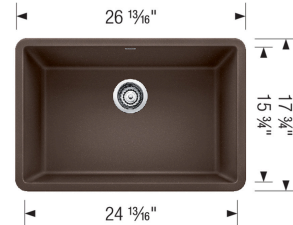

BLANCO

Sink Specifications

PRECIS 27 SILGRANIT

Color	SKU
Anthracite	522259
Cinder	522427
Truffle	522432
Metallic Gray	522428
Café	522433
White	522429
Biscuit	522430
Concrete Gray	442890
Coal Black	442930

Design and Planning Tips

- Min cabinet size: 30 in
- Bowl depth: 8,66 in (222.0 mm)

What is included:
Installation instructions
Cut-out template
Limited Lifetime Warranty

Undermount installation only
Minimum cabinet size: 30"
Cut-out Dimensions:
Cut-out Length: 25"
Cut-out Width: 16"
Cut-out Below Counter Depth: 9.45"
Sink Bowl Dimensions:
Sink Bowl Length (left-to-right): 24.81"
Sink Bowl Width (front-to-back): 15.75"
Sink Bowl Depth: 8.66"
Drain hole compatible with 3.5" strainers or waste flanges
Codes/Standards: CSA B45.8-18/IAPMO Z403-2018