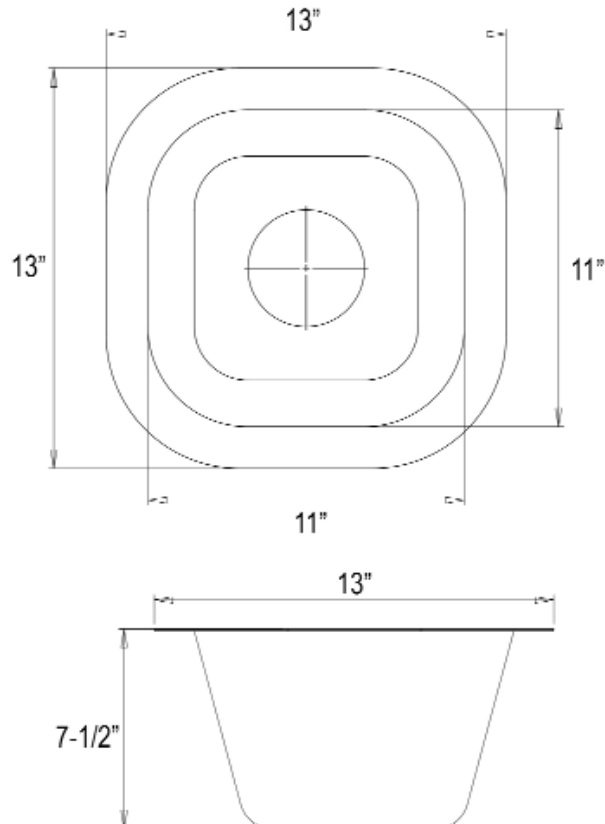

13" SYMONE COPPER BAR SINK

Cat. No.
6756

Features:

- ▶ Constructed of 16 Gauge metal
- ▶ Hand crafted from solid copper
- ▶ For undermount or drop-in applications
- ▶ For use with standard 3- 1/2" drain
- ▶ 1" Flat rim
- ▶ Flange measures 4-5/8" in diameter and 1/4 in height
- ▶ Compatible with standard garbage disposal
- ▶ Copper has natural bacteria fighting properties
- ▶ Copper is a living finish and will patina over time

Finishes:

AC Hammered Antique Copper
PE Hammered Pewter

Compliance Certification
Material is consistent with
UNS C81100 Copper Casting
Alloy with respect to chemical
composition.

Basin Dimensions:

W: 13"
D: 13"
H: 7-1/2"

Interior Dimensions:

Basin Interior: 11" x 11"
Basin Depth: 7"

Dimensions of fixture are nominal and may vary. Dimensions and specifications subject to change without notice.