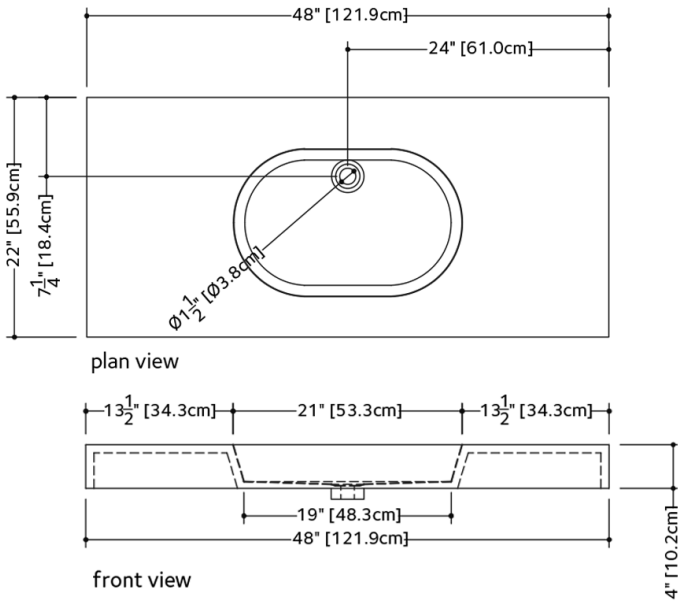

Overflow trim finish options: polished chrome, brushed nickel, matte black, satin brass or no metallic trim

Faucet hole options: 1 hole (for mono faucet), 3 holes (for widespread faucet) or no hole (for wall-mounted faucet)

TECHNICAL DETAILS

- **Width:** 22"
- **Length:** 48"
- **Height:** 4"
- **Weight:** 36 lbs / 16 kg

VOV 48C

WETSTYLE cannot be held responsible for any technical errors and reserves the right to make revisions without notice. Approximate measurement. The manufacturer accepts 1/4" (6.35mm) variance.