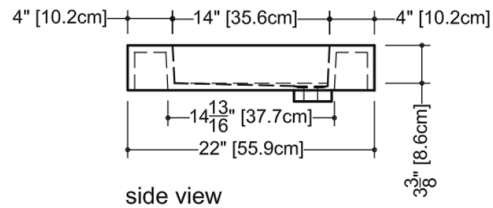

TECHNICAL DETAILS

- **Width:** 22"
- **Length:** 36"
- **Height:** 4"
- **Weight:** 34 lbs / 15 kg

plan view

front view

side view

VC 36R

WETSTYLE cannot be held responsible for any technical errors and reserves the right to make revisions without notice. Approximate measurement. The manufacturer accepts 1/4" (6.35mm) variance.