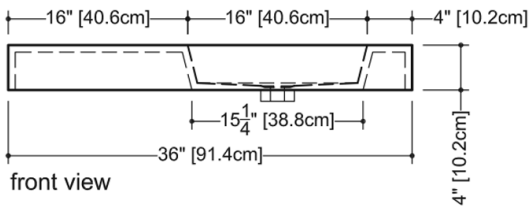

TECHNICAL DETAILS

- **Width:** 22"
- **Length:** 36"
- **Height:** 4"
- **Weight:** 34 lbs / 15 kg

plan view

front view

side view

VC 36R

WETSTYLE cannot be held responsible for any technical errors and reserves the right to make revisions without notice. Approximate measurement. The manufacturer accepts 1/4" (6.35mm) variance.