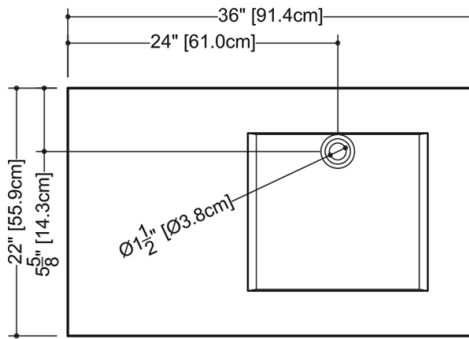

TECHNICAL DETAILS

- **Width:** 22"
- **Length:** 36"
- **Height:** 4"
- **Weight:** 34 lbs / 15 kg

plan view

front view

side view

VC 36R

WETSTYLE cannot be held responsible for any technical errors and reserves the right to make revisions without notice. Approximate measurement. The manufacturer accepts 1/4" (6.35mm) variance.