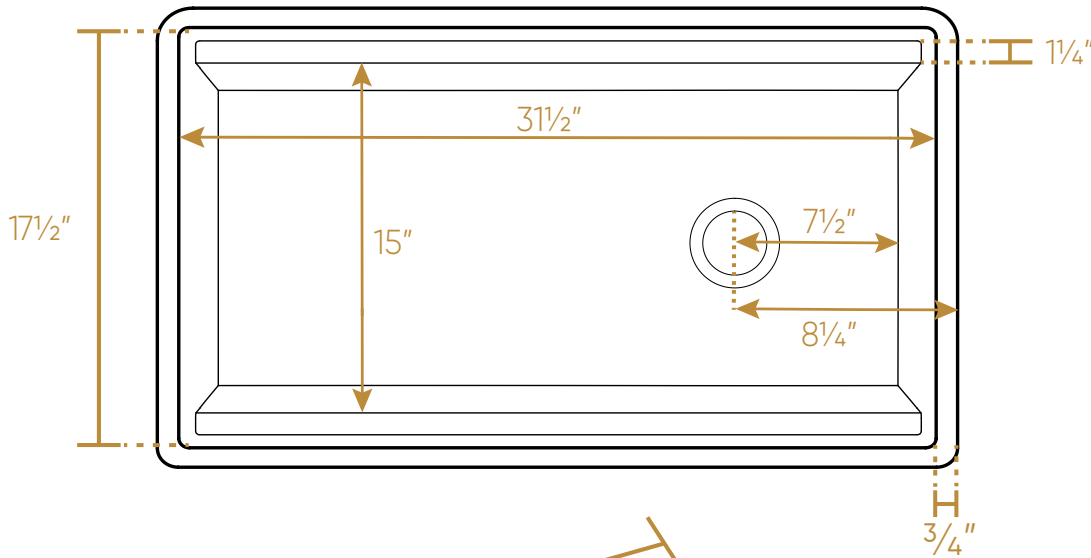

## WHLW3319

TOP

Cutting Board  
Thickness: 1"

Stainless Steel Grid  
Height: 1"

L x W x H

Overall Dimensions  
33" x 19" x 10"

Inside Bowl Dimensions  
31 1/2" x 17 1/2" x 9"

100 lbs.

As Whitehaus Collection® Farmhaus Fireclay Sinks are individually handmade, sink sizes can vary and all dimensions are approximate. We strongly recommend that your sink be supplied to your cabinetmaker prior to the fabrication of your kitchen cabinets and countertops. Cutouts are not to be made until they are checked against your sink. Whitehaus Collection® recommends the use of a protective grid in the bottom of the sink to avoid potential scuffing from heavy-duty cookware.