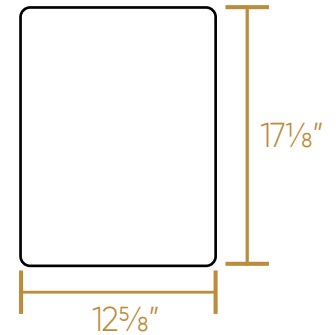

## WHLW3319

TOP

Cutting Board  
Thickness: 1"

Stainless Steel Grid  
Height: 1"

L x W x H

Overall Dimensions  
33" x 19" x 10"

Inside Bowl Dimensions  
31 1/2" x 17 1/2" x 9"

100 lbs.