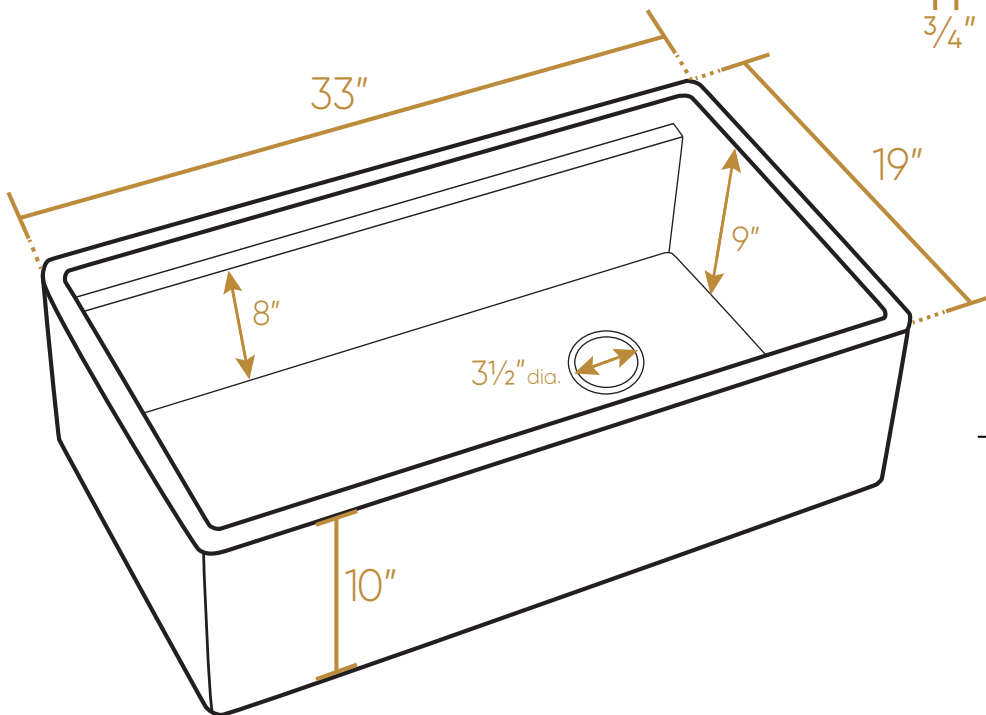

## WHLW3319

TOP

Cutting Board  
Thickness: 1"

Stainless Steel Grid  
Height: 1"

L x W x H

Overall Dimensions  
33" x 19" x 10"

Inside Bowl Dimensions  
31 1/2" x 17 1/2" x 9"

100 lbs.

As Whitehaus Collection® Farmhaus Fireclay Sinks are individually handmade, sink sizes can vary and all dimensions are approximate. We strongly recommend that your sink be supplied to your cabinetmaker prior to the fabrication of your kitchen cabinets and countertops. Cutouts are not to be made until they are checked against your sink. Whitehaus Collection® recommends the use of a protective grid in the bottom of the sink to avoid potential scuffing from heavy-duty cookware.