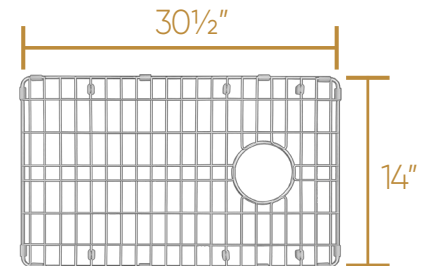

## WHLW3319

TOP

Cutting Board  
Thickness: 1"

Stainless Steel Grid  
Height: 1"

L x W x H

Overall Dimensions  
33" x 19" x 10"

Inside Bowl Dimensions  
31 1/2" x 17 1/2" x 9"

100 lbs.

As Whitehaus Collection® Farmhaus Fireclay Sinks are individually handmade, sink sizes can vary and all dimensions are approximate. We strongly recommend that your sink be supplied to your cabinetmaker prior to the fabrication of your kitchen cabinets and countertops. Cutouts are not to be made until they are checked against your sink. Whitehaus Collection® recommends the use of a protective grid in the bottom of the sink to avoid potential scuffing from heavy-duty cookware.