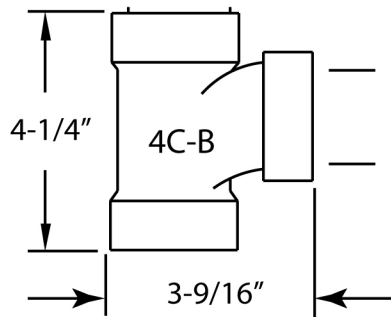

D50A27BJ-EL
Top Elbow
Assembly

OR

1-1/2" Sch 40
Not Supplied

27" Cable
D50-27

1-1/2" PVC
Solvent Weld

Bath Shoe Elbow Less
Cable D50-8B