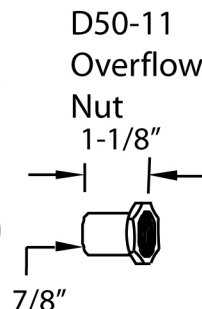

D50A27BJ-EL
Top Elbow
Assembly

OR

1-1/2" Sch 40
Not Supplied

27" Cable
D50-27

1-1/2" PVC
Solvent Weld

Bath Shoe Elbow Less
Cable D50-8B