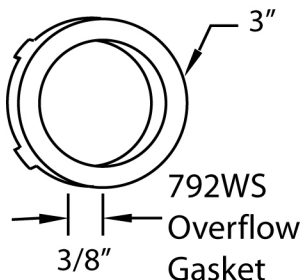

D50A27BJ-EL
Top Elbow
Assembly

OR

1-1/2" Sch 40
Not Supplied

27" Cable
D50-27

1-1/2" PVC
Solvent Weld

Bath Shoe Elbow Less
Cable D50-8B