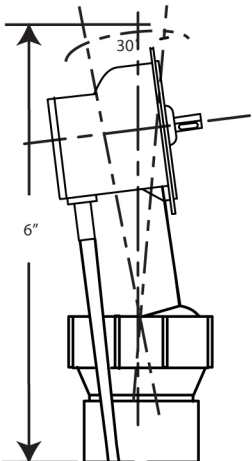

D50A27BJ-EL
Top Elbow
Assembly

OR

1-1/2" Sch 40
Not Supplied

27" Cable
D50-27

1-1/2" PVC
Solvent Weld

Bath Shoe Elbow Less
Cable D50-8B