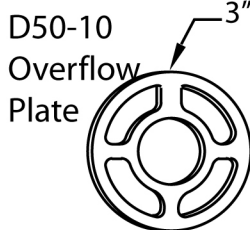

D50A27BJ-EL
Top Elbow
Assembly

OR

1-1/2" Sch 40
Not Supplied

27" Cable
D50-27

1-1/2" PVC
Solvent Weld

Bath Shoe Elbow Less
Cable D50-8B