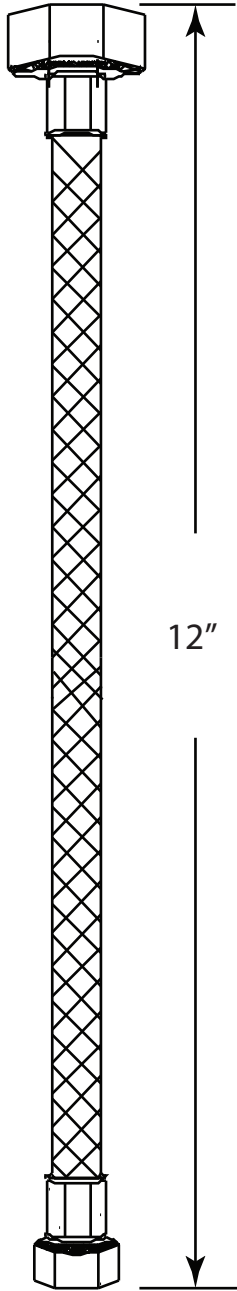

PART NO. D1612TBX

SPECIFICATION SHEET

Brass 1/4 - turn angle stop 1/2" nominal comp. by 3/8" OD outlet

7/8" Ballcock

3/8" Compression