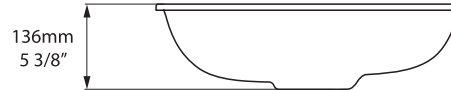

# Kaali 60

UB-KAA-60-IO

victoria  albert®

volcanic limestone baths

Top view

Side view

Front view

Section AA

\*All measurements subject to +/-5% tolerance

l = 595mm / 23<sup>3</sup>/<sub>8</sub>"  
w = 447mm / 17<sup>5</sup>/<sub>8</sub>"  
h = 136mm / 5<sup>3</sup>/<sub>8</sub>"

 29  
 10

 2 1/4 gallons  
 0 gallons