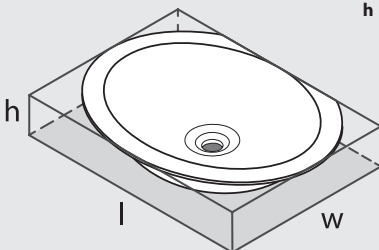

# Kaali 60

UB-KAA-60-IO

victoria  albert®

volcanic limestone baths

Top view

Side view

Front view

Section AA

\*All measurements subject to +/-5% tolerance

l = 595mm / 23<sup>3</sup>/<sub>8</sub>"  
w = 447mm / 17<sup>5</sup>/<sub>8</sub>"  
h = 136mm / 5<sup>3</sup>/<sub>8</sub>"

 29  
 10

 2 1/4 gallons  
 0 gallons