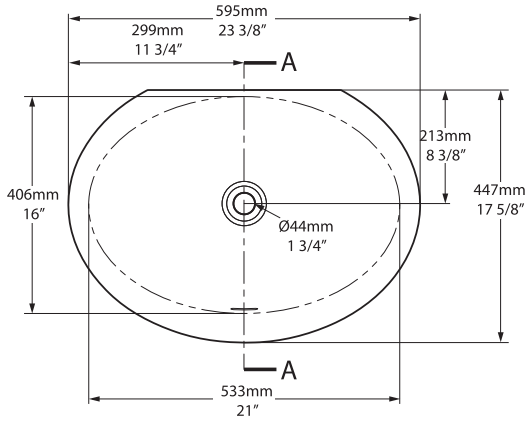

# Kaali 60

UB-KAA-60-IO

victoria  albert®

volcanic limestone baths

Top view

Side view

Front view

Section AA

\*All measurements subject to +/-5% tolerance

l = 595mm / 23<sup>3</sup>/<sub>8</sub>"  
w = 447mm / 17<sup>5</sup>/<sub>8</sub>"  
h = 136mm / 5<sup>3</sup>/<sub>8</sub>"

 29  
 10

 2 1/4 gallons  
 0 gallons