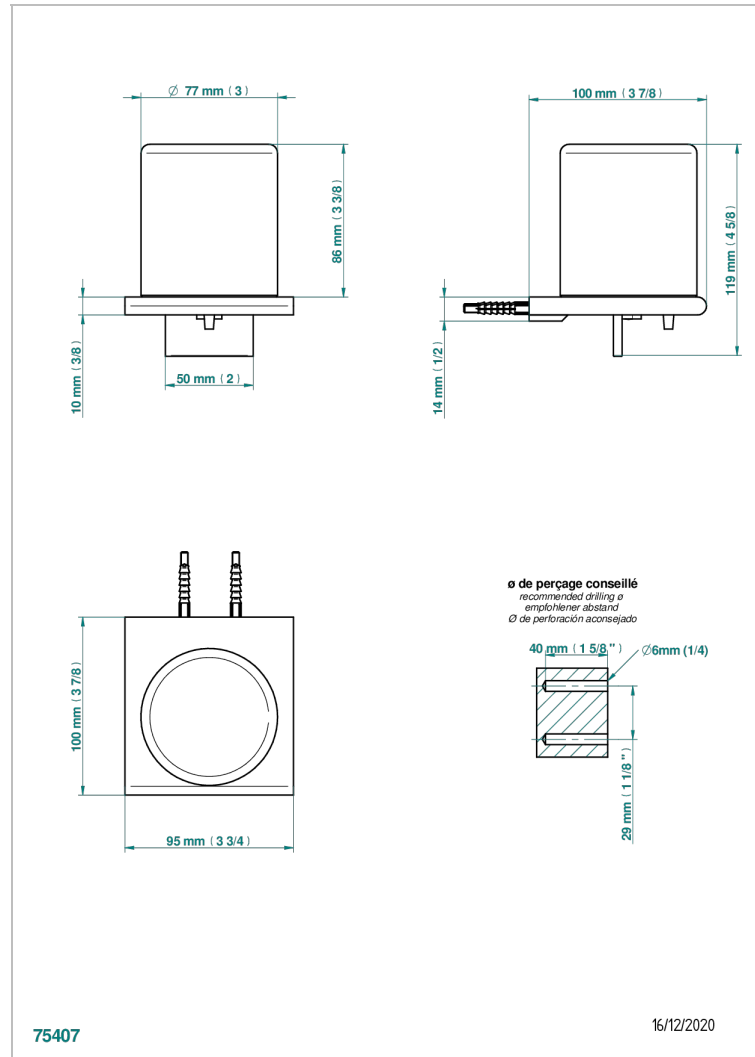

# ICON-X TITANIUM

U7L-613

wall liquid soap dispenser

THG<sup>®</sup>  
PARIS

## CHARACTERISTIC

- Icon-x titanium
- wall liquid soap dispenser