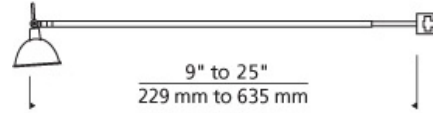

LOW - VOLTAGE HEADS

Wall Telescope Head 

DESCRIPTION

The Wall Telescope display head by Tech Lighting combines minimal design style with high-functionality. This simple display head puts light where you need it the most with its 9° to 25° pivoting head and seamless integration onto the Wall MonoRail system. The Wall Telescope head is available in two on-trend finishes and can combine flawlessly with a myriad of complementary accessories also available by Tech Lighting. This low-voltage display head is ideal for commercial and residential lighting applications such as libraries, galleries and hallways. The Wall Telescope accommodates a fully dimmable MR16 lamp (sold separately). Telescopes from 9" to 25". Pivots at head to direct beam. Low-voltage, MR16 lamp of up to 75 watts (not included). For Wall MonoRail system only. Works with SORAA.

ACCESSORIES & OPTICAL CONTROLS

Backlight Shield, Barndoors, Cone Glass Shield, Lil'Wok Shade, Round Glass Shield, Snap Louver Lens Holder

WEIGHT

0.22lb / 0.1kg ±

wall telescope head

ORDERING INFORMATION

700WMTEL FINISH