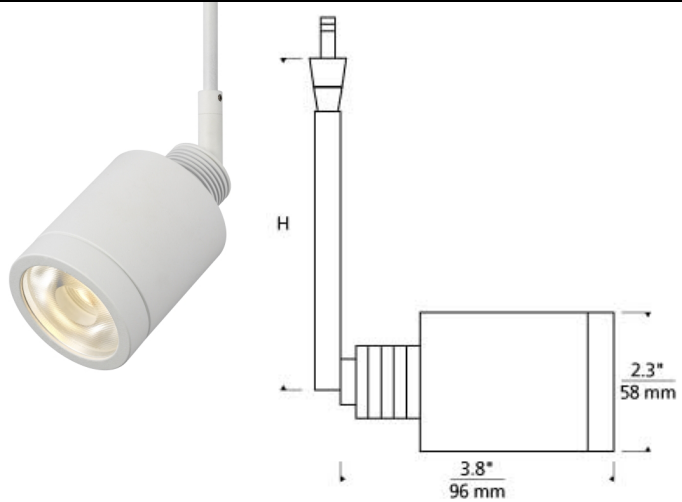

Tellium LED Head LED T20

DESCRIPTION

The Tellium display head by Tech Lighting combines simplicity with practical technology. The simple display head puts light where you need it by allowing for a full 360° head rotation and 90° pivot to direct light beam to the desired location. The Tellium head is available in four finishes and can be customized to hang at four distinct stem lengths. Further customize the Tellium by combining it with the complementary Monorail or Monopoint systems by Tech Lighting. This low-voltage display head is ideal commercial lighting applications such as retail stores, libraries and galleries. Includes 12 volt 8 watt, 750.2 total delivered lumens, 3000K, LED module. Dimmable with Low-Voltage electronic or magnetic dimmer (based on transformer). Provided with 20°, 40° and 60° beams spread lenses.

ACCESSORIES & OPTICAL CONTROLS

Eggcrate Louver

WEIGHT

1-1lb / 0.45-0.45kg ±

aged brass   satin nickel   antique bronze   white

ORDERING INFORMATION

700	SYSTEM	TLML	LENGTH (A)	FINISH	LAMP
FJ	FREEJACK		3 3"	R AGED BRASS	-LED930 INTEGRATED LED 90 CRI 3000K 120V (T24)
MP	MONOPOINT		6 6"	Z ANTIQUE BRONZE	
MO	MONORAIL		12 12"	S SATIN NICKEL	
MO2	TWO-CIRCUIT MONORAIL			W WHITE	

Note. MP includes 4" Round Flush Canopy. Aged Brass is not available for Two-Circuit Monorail.