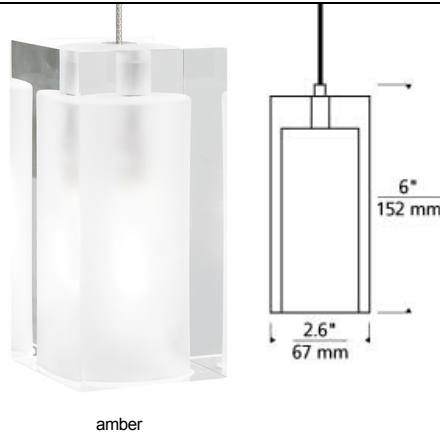

LOW - VOLTAGE PENDANTS

Solitude Pendant

DESCRIPTION

The Solitude pendant light by Tech Lighting features clean sleek lines with its classic geometric rectangular design. This perfectly shaped pendant is made of pressed glass and makes a simple, yet modern statement in any space. The Solitude pendant is available in Amber and Frost along with three on-trend modern hardware finishes for further customization. With its modest size scaling at 6" long and 2.6" in diameter the Solitude is ideal for dining room lighting, kitchen island task lighting and home office lighting. Your choice of fully dimmable halogen or LED lamping ships with the Solitude saving you time and money. Pair the Solitude pendant with the Monorail system by Tech Lighting for greater design customization. Includes low-voltage, 35 watt halogen bi-pin lamp or 8 watt, 300 delivered lumen, 3000K, replaceable SORAA® LED module and six feet of field-cutttable suspension cable. Dimmable with low-voltage electronic or magnetic dimmer (based on transformer). Works with SORAA.

INSTALLATION

Socket terminates with FreeJack male connector, which may be installed into a system connector. Elements ordered with a system prefix include a connector for that system.

ACCESSORIES & OPTICAL CONTROLS

SORAA® LED Bi-Pin Replacement Pendant Module, Swag Hook

WEIGHT

2.5lb / 1.13kg ±

frost

ORDERING INFORMATION

700	SYSTEM	SLD	COLOR	FINISH	LAMP
FJ	FREEJACK		F FROST	R AGED BRASS	12 VOLT HALOGEN (T20)
MP	MONOPOINT			Z ANTIQUE BRONZE	-LEDS930 12 VOLT LED 90 CRI 3000K (T20/T24)
MO	MONORAIL			C CHROME	-24 24 VOLT HALOGEN
MO2	TWO-CIRCUIT MONORAIL			S SATIN NICKEL	

Note: MP includes 4" Round Flush Canopy. Note: MO2 includes 4" Round Flush Canopy.

When installing LED option on MO2 only magnetic transformers may be used.

Chrome not offered on Monorail & Two-Circuit Monorail.