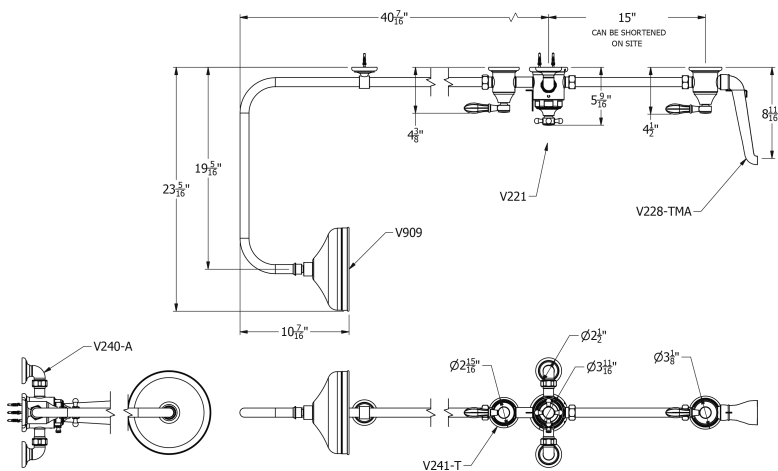

# SAMUEL HEATH

**Product Number:** V2K3AXGB9

**Description:** Exposed 1/2" thermostatic shower set - bath spout and shower

## Specification Drawing