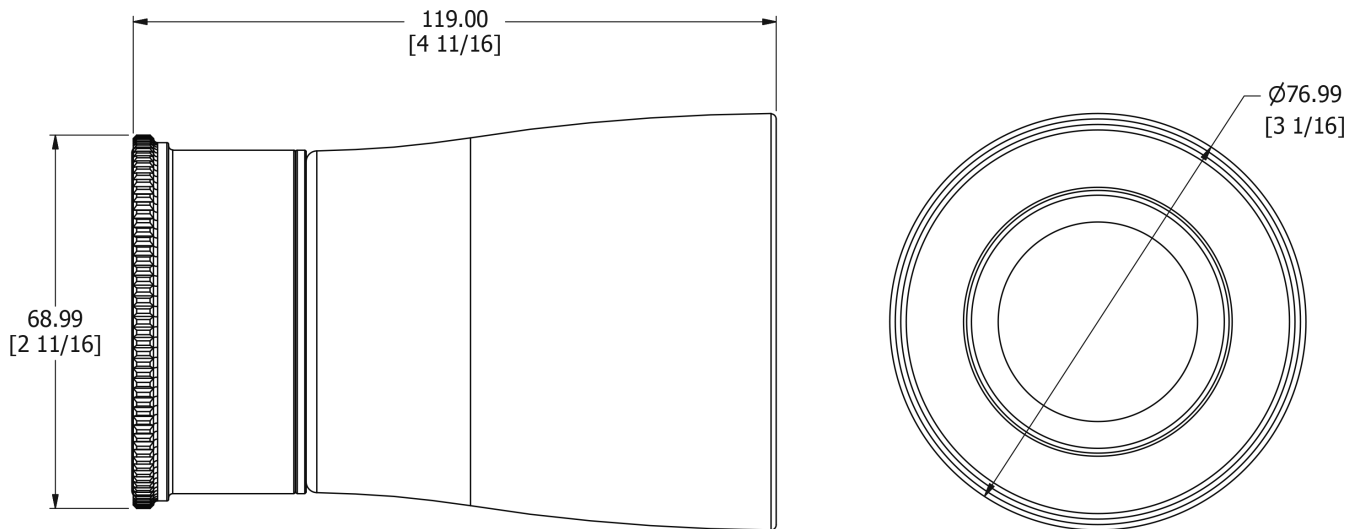

Control Options Available

Specification Drawing

UK Customer Service

Leopold Street
Birmingham
B12 0UJ
Tel: +44 121 766 4200
Email: info@samuel-heath.com

US Customer Service

Federal I.D. No. 58-1504682
Email: usa@samuel-heath.com

Specification Enquiries

Design Centre Chelsea Harbour
1st Floor, North Dome, London
SW10 0XE
Tel: 020 7352 0249
Email: showroom@samuel-heath.com

1-05/09/2019