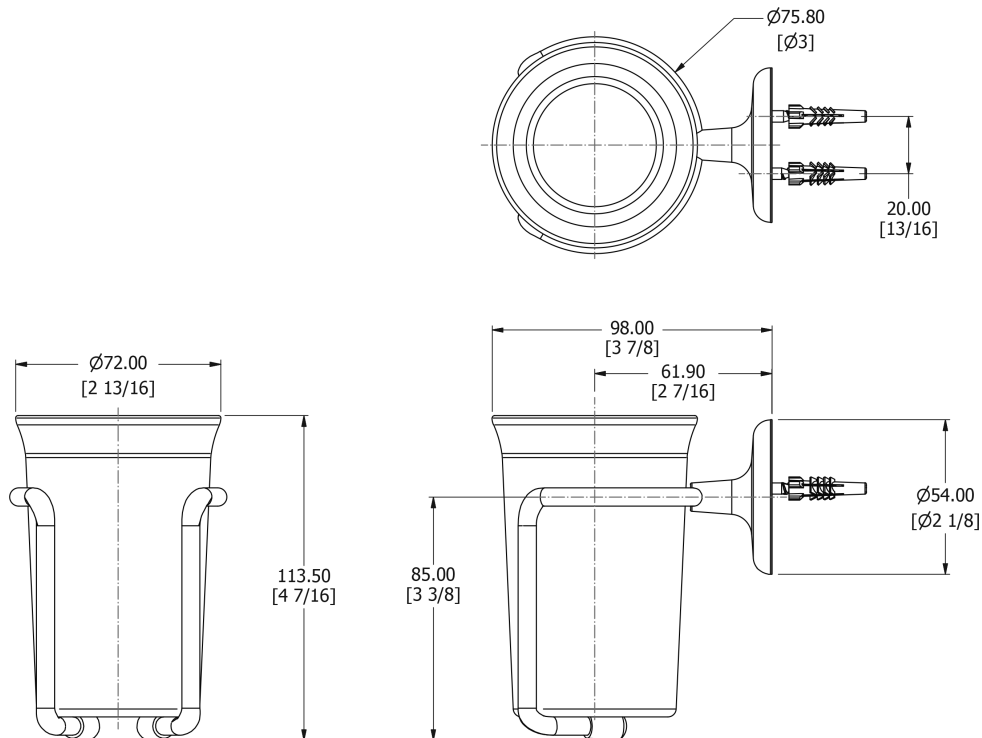

Specification Drawing

UK Customer Service

Leopold Street
Birmingham
B12 0UJ
Tel: +44 121 766 4200
Email: info@samuel-heath.com

US Customer Service

Federal I.D. No. 58-1504682
Email: usa@samuel-heath.com

Specification Enquiries

Design Centre Chelsea Harbour
1st Floor, North Dome, London
SW10 0XE
Tel: 020 7352 0249
Email: showroom@samuel-heath.com