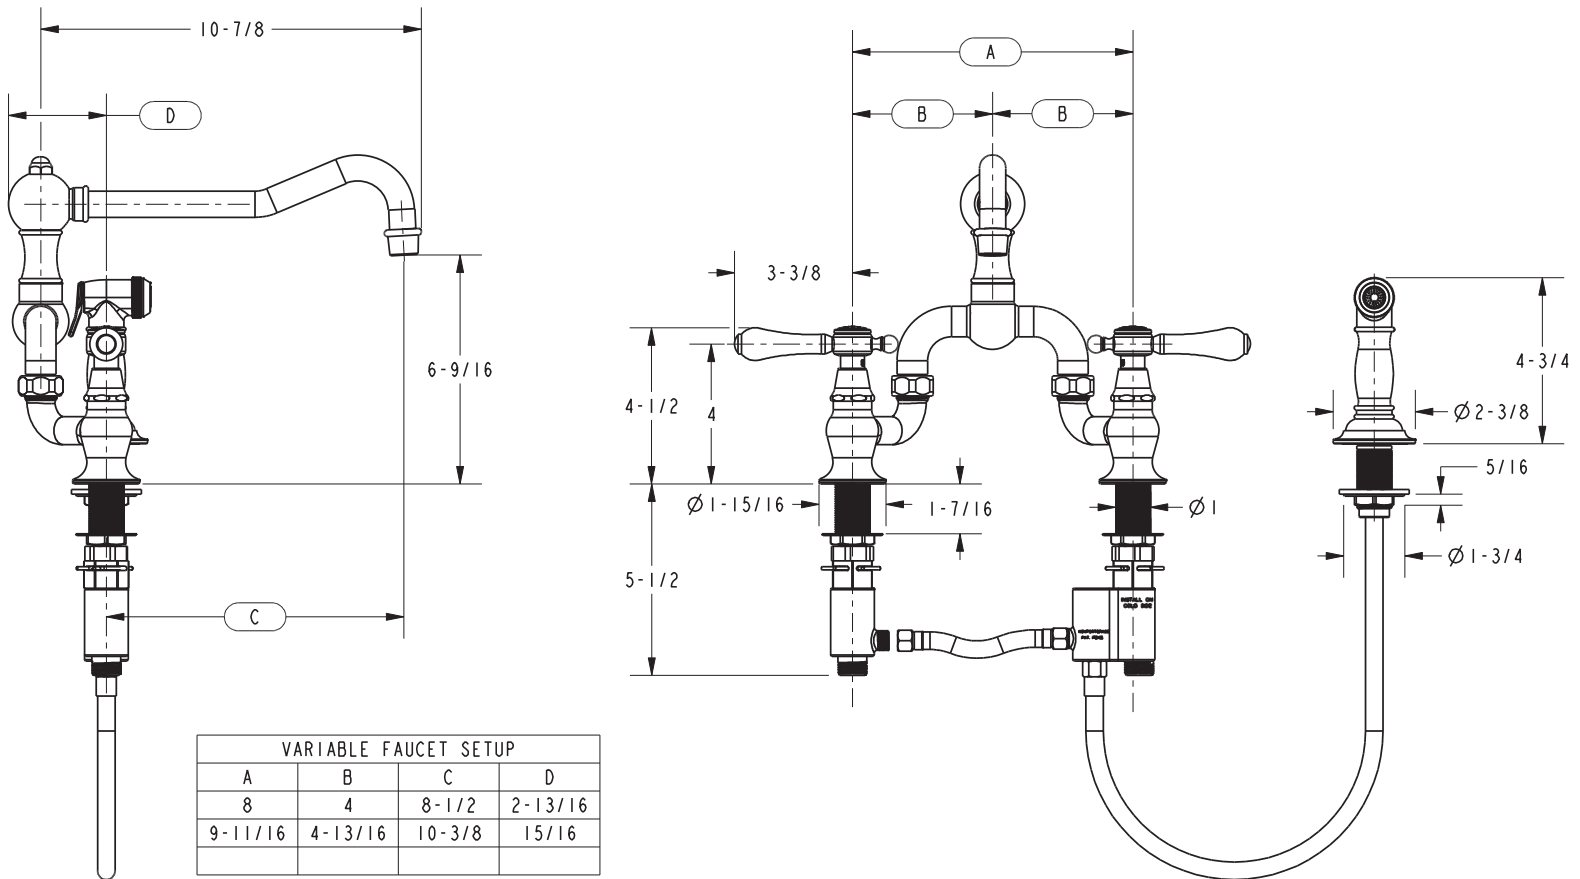

CHESTERFIELD

Bridge Style Kitchen Faucet with Sidespray

9453-1

Features

- Solid brass construction
- Bridge-style brass valve bodies
- Quarter-turn washerless ceramic disc valve cartridges
- ADA compliant traditional lever handles
- Swivel spout assembly with integral diverter assembly
- Solid brass pull-out sidespray assembly
- 6-9/16" (16.7 cm) spout height at outlet
- 8-1/2" (21.6 cm) min. to 10-3/8" (26.4 cm) max. spout reach (c-c)
- For 8" (20.3 cm) centers - Maximum 9-3/4" (24.9 cm)
- 1.8 gallons (6.8 liters) per minute maximum flow rate

Product Specification: Add "Color / Finish" suffix to Model number, below.

All applicable US Federal and State material regulations The Bridge Style Kitchen Faucet with Sidespray shall be made of solid brass construction. Faucet shall incorporate a swivel spout assembly with integral side-spray diverter assembly and feature bridge-style brass valve bodies with quarter-turn washerless ceramic disc valve cartridges. Faucet shall have a 1.8 gallons (6.8 liters) per minute maximum flow rate. Product shall be for 8" (20.3 cm) centers - Maximum 9-3/4" (24.8 cm). Product shall incorporate a 6-9/16" (16.7 cm) spout height at outlet and an 8-1/2" (21.6 cm) min. to 10-3/8" (26.4 cm) max. spout reach (c-c). Faucet shall incorporate ADA compliant traditional lever handles. Bridge-Style Kitchen Faucet with Sidespray shall be Newport Brass Model 9453-1/____.

9453-1

PRODUCT DIMENSIONS *(Units are in inches)*

Chesterfield Bridge Style Kitchen Faucet with Sidespray 9453-1