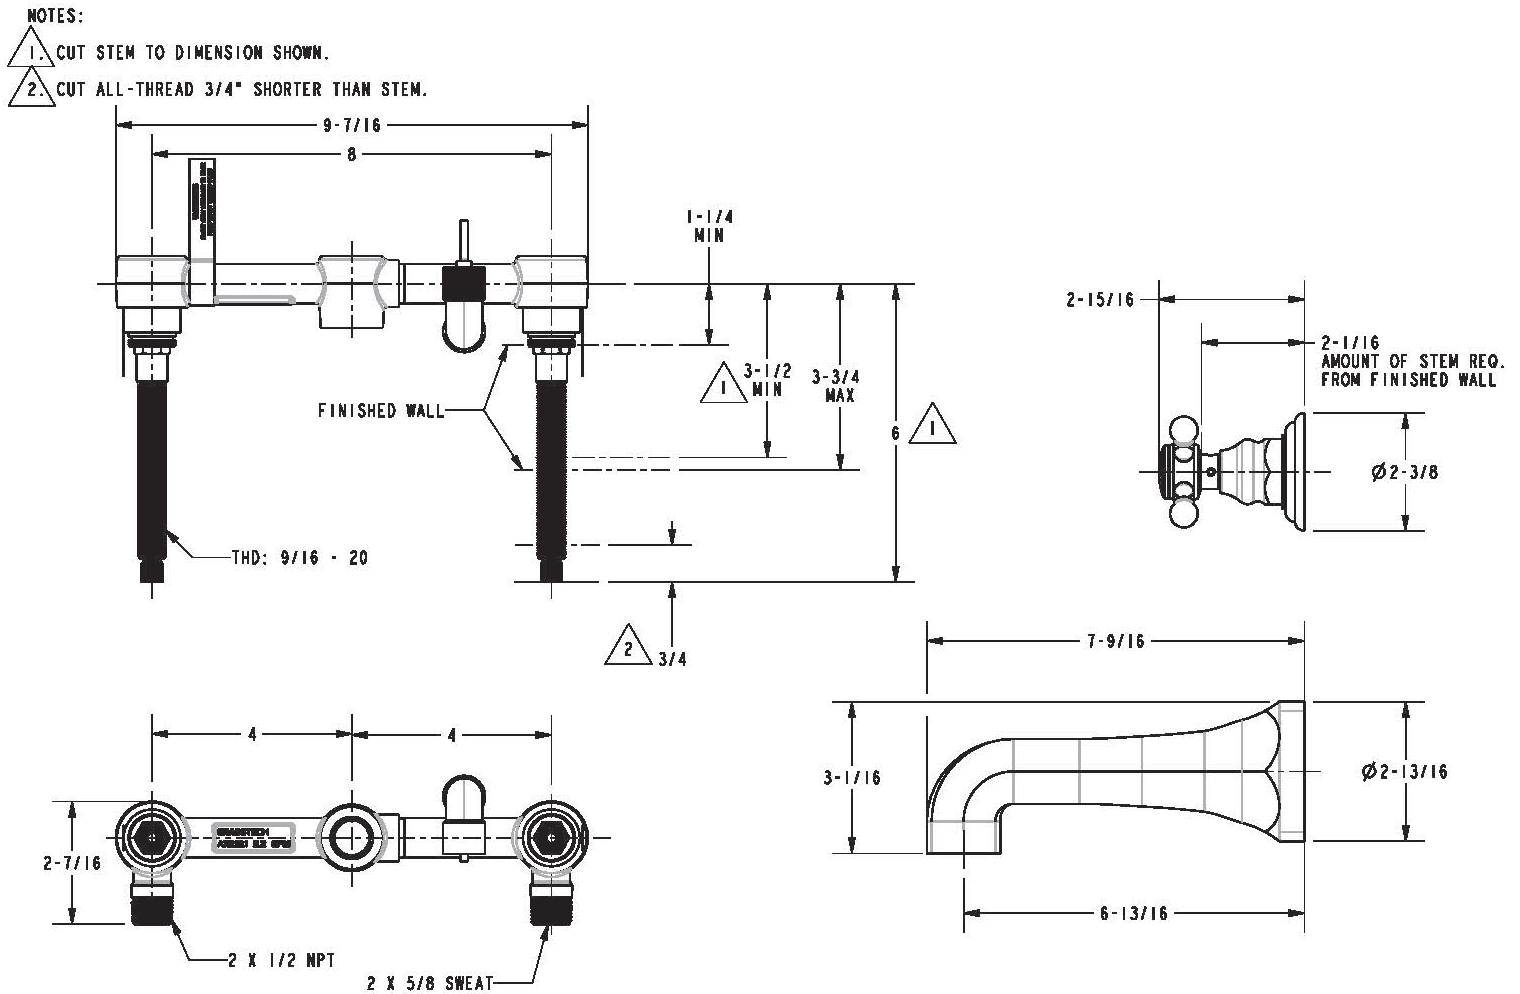

Features

- Solid brass construction
- ADA compliant traditional cross handles
- 7-9/16" (19.2 cm) spout length
- 1/2" NPT spout inlet fitting
- Intended for use with Newport Brass rough valve as specified (Required Accessory)
- Rough valve incorporates a brass valve body assembly
- Rough valve incorporates quarter-turn washerless ceramic disc valve cartridges

Required Accessory:

Both trim, above, and rough valve, below, must be specified.

Application	Tub Only Valve*	Wall Lavatory Valve	Tub Only Valve*	Wall Lavatory Valve
Description	2-Cartridge Assembly with 16pt Spline		2-Cartridge Assembly with 20pt Spline	
Inlet/Outlet Size	1/2"	1/2"	1/2"	1/2"
Part Number	<input type="checkbox"/> 1-500	<input type="checkbox"/> 1-532	<input type="checkbox"/> 1-564	<input type="checkbox"/> 1-560
Image				

The Wall-Mounted Tub Trim shall be made of solid brass construction. Wall-Mounted Tub Trim shall include ADA compliant cross handles and a 7-9/16" (19.2 cm) tub spout that incorporates a 1/2" NPT inlet fitting. Wall-Mounted Tub Trim shall be Newport Brass Model 3-925/_____ and Newport Brass rough valve shall be 1-500.

3-925

PRODUCT DIMENSIONS *(Units are in inches)*

Astor Wall-Mounted Tub Trim 3-925