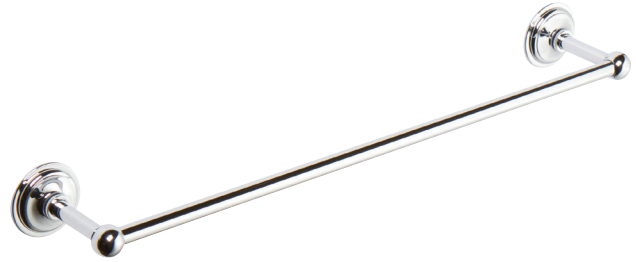

Towel Bar
1600-1230

Features

- Solid brass construction
- Complements Miro product series

Codes / Standards Compliance

Meets or exceeds the following at date of manufacture:

- All applicable US Federal and State material regulations

Colors / Finishes

- 10B: Oil Rubbed Bronze
- 15: Polished Nickel
- 15S: Satin Nickel - PVD
- 26: Polished Chrome
- Other: Refer to the Newport Brass catalog for additional color/finish options.

Specified Model

Model	Description	Colors Finishes				
1600-1230	18" Towel Bar	<input type="checkbox"/> 10B	<input type="checkbox"/> 15	<input type="checkbox"/> 15S	<input type="checkbox"/> 26	<input type="checkbox"/> Other

Product Specification Add "Color / Finish" suffix to Model number, below.

The Towel Bar shall be made of solid brass construction. Towel Bar shall complement Newport Brass Miro product series. Towel Bar shall be Newport Brass Model 1600-12____/____.