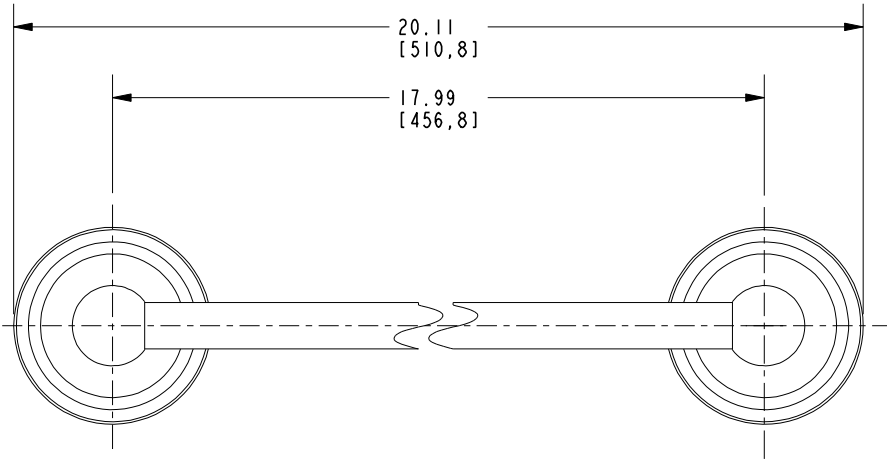

Towel Bar
1600-1230

Features

- Solid brass construction
- Complements Miro product series

Codes / Standards Compliance

Meets or exceeds the following at date of manufacture:

- All applicable US Federal and State material regulations

Model	Description	Colors Finishes				
1600-1230	18" Towel Bar	<input type="checkbox"/> 10B	<input type="checkbox"/> 15	<input type="checkbox"/> 15S	<input type="checkbox"/> 26	<input type="checkbox"/> Other

Product Specification Add "Color / Finish" suffix to Model number, below.

The Towel Bar shall be made of solid brass construction. Towel Bar shall complement Newport Brass Miro product series. Towel Bar shall be Newport Brass Model 1600-12____/____.

1600-1230

PRODUCT DIMENSIONS *(Units are in inches)*

Miro Towel Bar 1600-1230