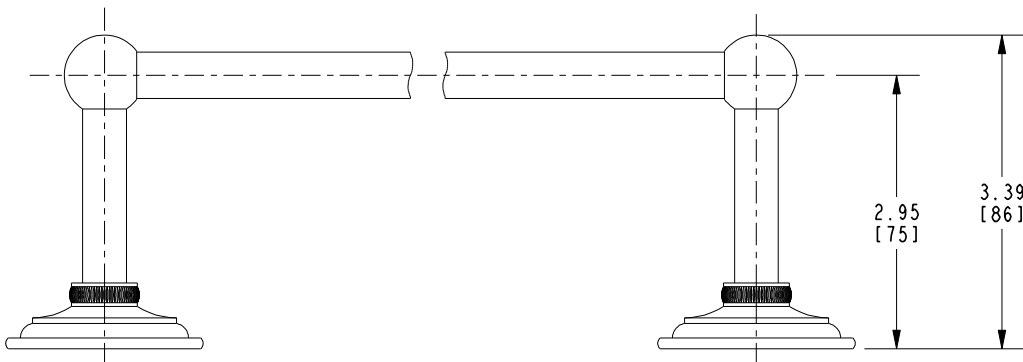

Towel Bar
1600-1230

Features

- Solid brass construction
- Complements Miro product series

Codes / Standards Compliance

Meets or exceeds the following at date of manufacture:

- All applicable US Federal and State material regulations

Model	Description	Colors Finishes				
1600-1230	18" Towel Bar	<input type="checkbox"/> 10B	<input type="checkbox"/> 15	<input type="checkbox"/> 15S	<input type="checkbox"/> 26	<input type="checkbox"/> Other

1600-1230

PRODUCT DIMENSIONS *(Units are in inches)*

Miro Towel Bar 1600-1230