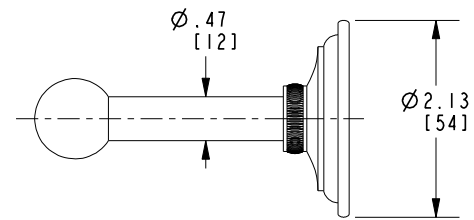

Towel Bar
1600-1230

Features

- Solid brass construction
- Complements Miro product series

Codes / Standards Compliance

Meets or exceeds the following at date of manufacture:

- All applicable US Federal and State material regulations

Model	Description	Colors Finishes				
1600-1230	18" Towel Bar	<input type="checkbox"/> 10B	<input type="checkbox"/> 15	<input type="checkbox"/> 15S	<input type="checkbox"/> 26	<input type="checkbox"/> Other

1600-1230

PRODUCT DIMENSIONS *(Units are in inches)*

Miro Towel Bar 1600-1230