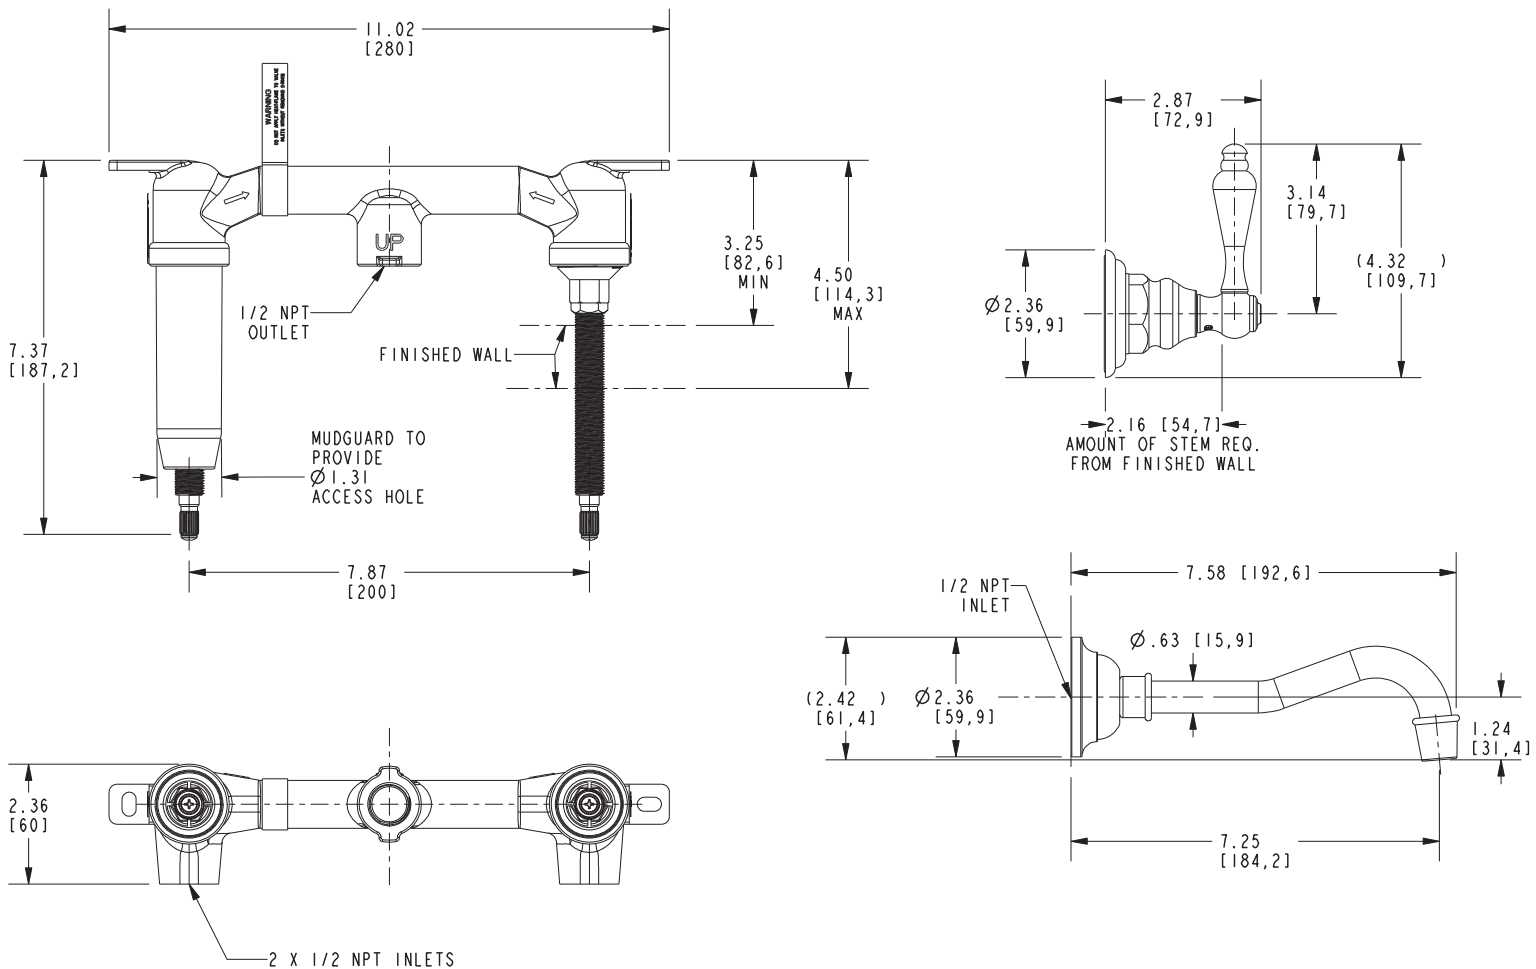

CHESTERFIELD

Features

- Solid brass construction
- 7.25" (18.4 cm) spout reach (wall-to-center)
- 1/2" NPT spout inlet fitting
- Rough valve incorporates a brass valve body assembly
- Rough valve incorporates quarter-turn washerless ceramic disc valve cartridges
- Intended for use with Newport Brass rough valve as specified (Required Accessory)
- ADA Compliant
- 1.2 GPM (4.5 LPM) Max

Required Accessory

Application	Wall Lavatory Rough Valve
Description	2-Cartridge Assembly
Inlet/Outlet Size	1/2"
Part Number	1-532U
Image	

Product Specification Add "Color / Finish" suffix to Model number, below.

The Wall-Mounted Lavatory Faucet shall be made of solid brass construction. Wall-Mounted Lavatory Faucet shall incorporate lever handles and a 7.25" (18.4 cm) spout (wall-to-center) that incorporates a 1/2" NPT inlet fitting. Rough valve shall incorporate a brass valve body assembly and quarter-turn washerless ceramic disc valve cartridges. Wall-Mounted Lavatory Faucet shall be Newport Brass Model 3-9301L/____ and Newport Brass rough valve shall be 1-532U.

3-9301L

Product dimensions are provided for reference only. For specific product installation guidelines, please reference the installation instructions of the product being installed.

Chesterfield Wall-Mounted Lavatory Trim 3-9301L