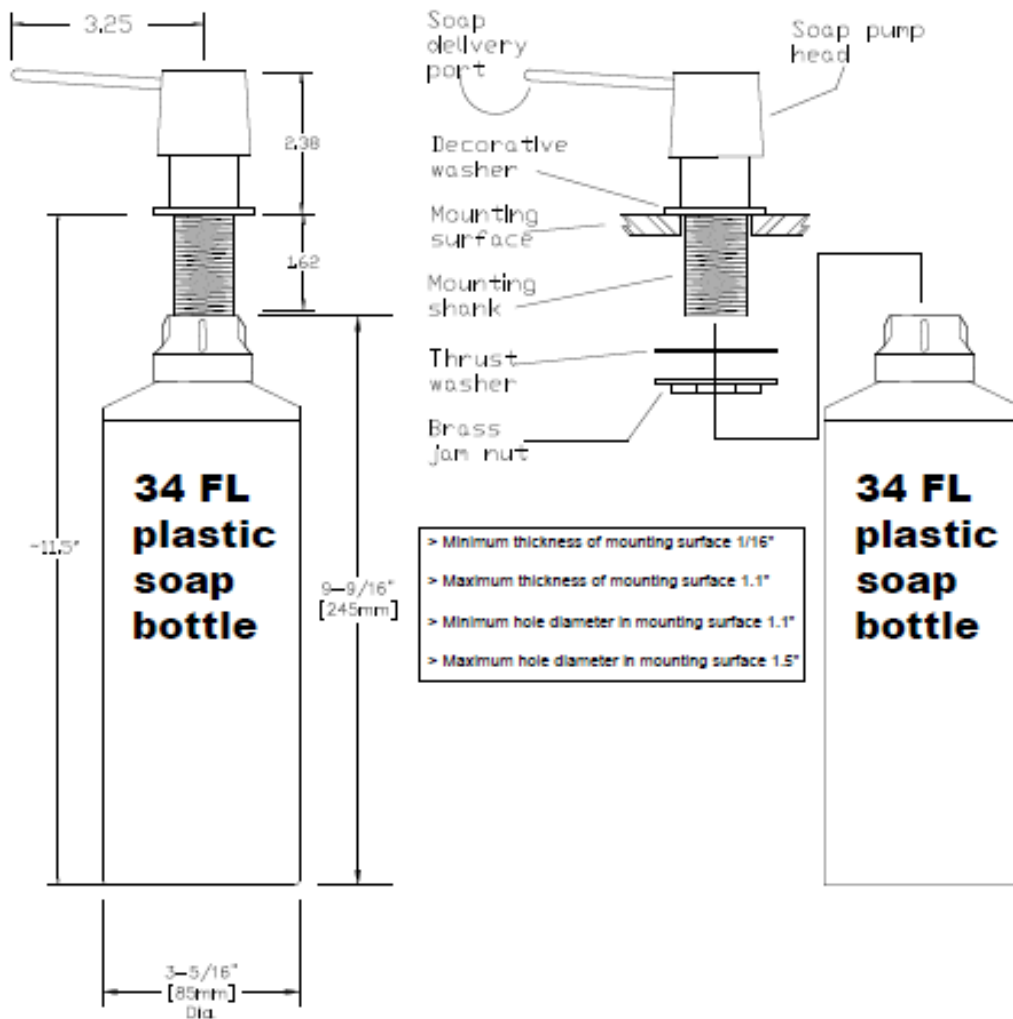

MAC FAUCET

A-11000 *Bobcat* Soap Dispenser

- Soap head and delivery port: same finish.
- Decorative washer and mounting shank: same finish.
- Plastic reservoir filled from above or below sink.
- Capacity: 34FL.
- All dimensions in inches (except where noted).

To be specified:

Finish for head and port.

Finish for decorative washer and mounting shank.

Notes:

MAC Faucets, LLC 13105 Crenshaw Blvd Hawthorne CA 90250

www.macfaucets.com Tel 866 558 3200 Fax 310 919 3073 Email Info@macfaucets.com