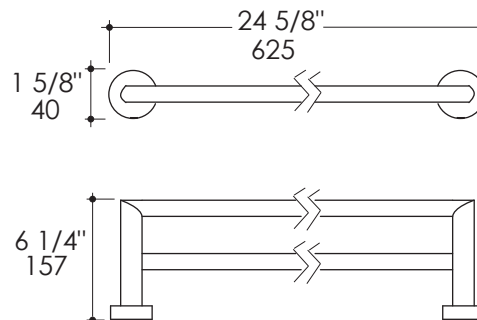

RONDA Double Towel Bar Item #0206

Features:

- Wall-mount double towel bar
- Includes mounting hardware
- Plated brass construction

Finish Options:

- CR - Polished Chrome
- PN - Polished Nickel
- NI - Brushed Nickel
- BG - Brushed Gold
- 44 - Matte Black

Product Specifications:

Notes:

Drawings provided herein are meant to give the user an idea of the product and are not made to scale. The size in inches is rounded up to the nearest 1/16".

LACAVA is committed to the highest level of customer service. Please feel free to contact us at 1-888-522-2823 (toll free) or by email at info@lacava.com for technical assistance or any general inquiries.