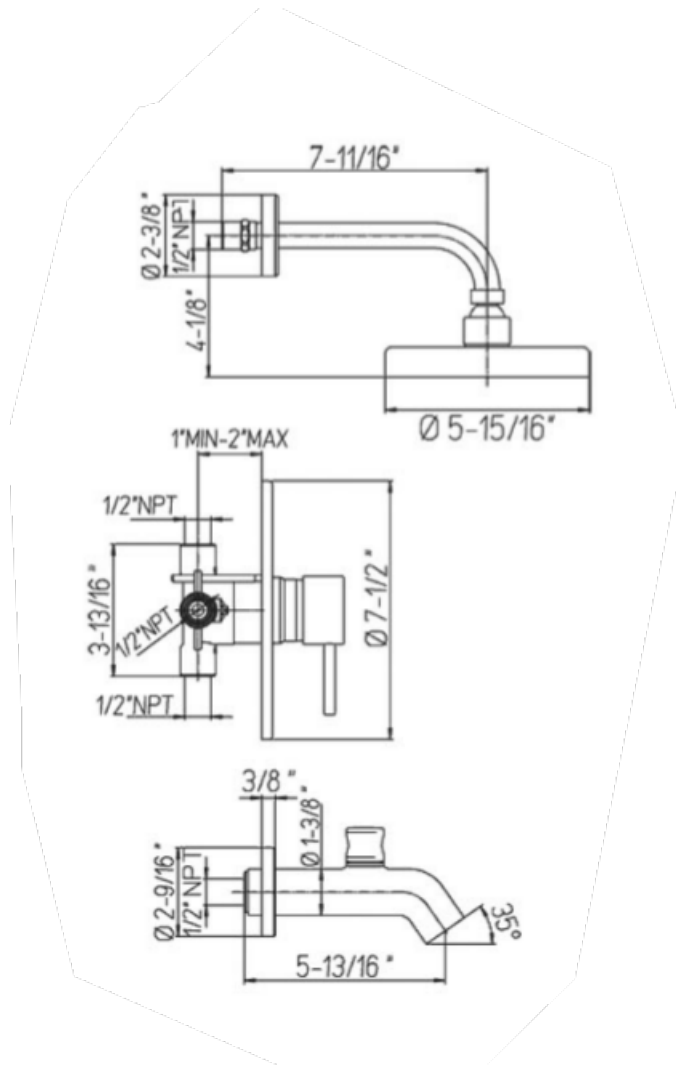

# 78-697

Elba pressure balance valve tub and shower set  
8" rain shower head with 12" arm  
5  $\frac{3}{4}$ " length tub spout with a diverter

**SPECIFICATION SUBMITTAL**

**Elba Series**

**78-697**

Lavatory Faucet,  
Contemporary Styling

**STANDARDS**

- Compliant with ASME A112.18.1-B125.1
- Compliant with AB1953
- Compliant with ANSI NSF61 – Annex G
- Certified by CSA International
- Compliant with ANSI A117.1

**Finishes**

	78CR697	78PW697
Polished Chrome	X	
Brushed Nickel		X

**Features**

	78CR697	78PW697
Solid Brass Construction	X	X
Meets NSF 61/9 Annex G Lead Requirements	X	X
ADA Compliant	X	X
Step-By-Step Installation Instructions	X	X
Limited Lifetime Warranty	X	X
2.0 GPM	X	X