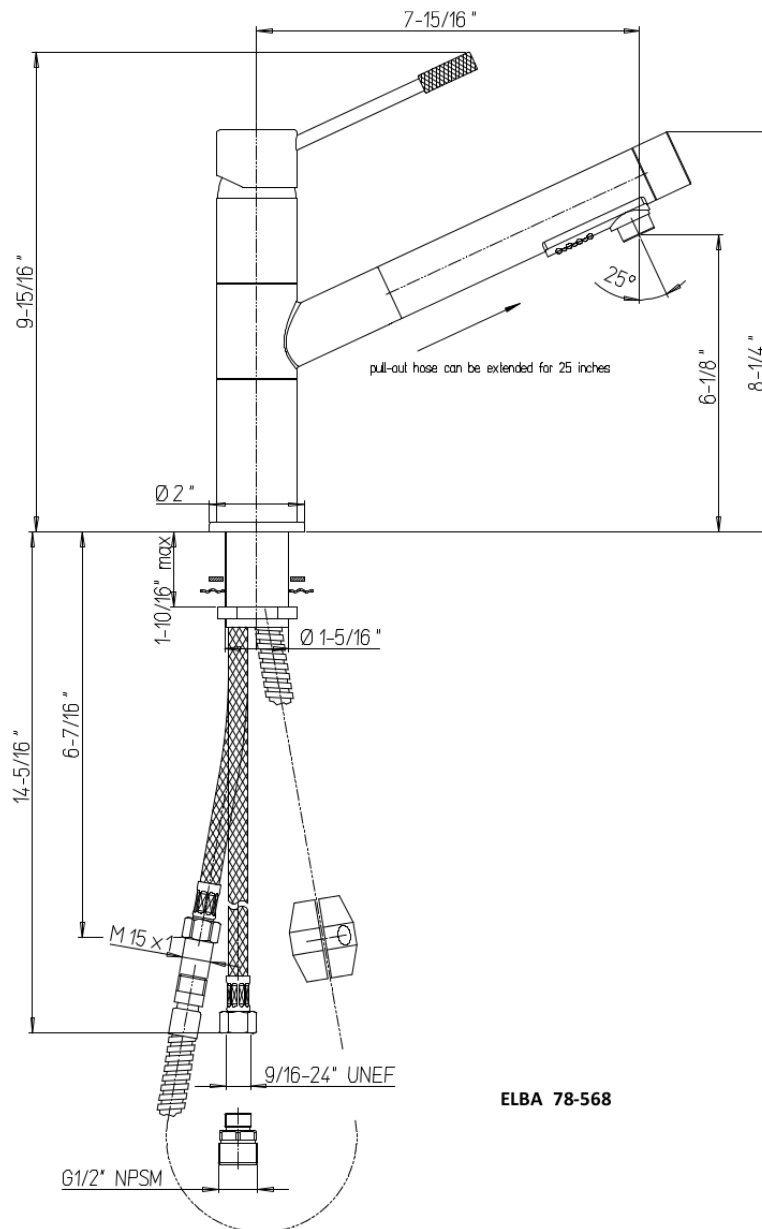

78-568

Single handle pull-out spray
kitchen faucet

Kitchen series

78-568

Pullout kitchen, Contemporary Styling

STANDARDS

- Compliant with ASME A112.18.1-B125.1
- Compliant with AB1953
- Compliant with ANSI NSF61 – Annex G
- Certified by CSA International
- Compliant with ANSI A117.1

Finishes

	78CR568	78PW568
Polished Chrome	X	
Brushed Nickel		X

Features

	78CR568	78PW568
Solid Brass Construction	X	X
Single Control Ceramic Disc Valve	X	X
Meets NSF 61/9 Annex G Lead Requirements	X	X
ADA Compliant	X	X
Step-By-Step Installation Instructions	X	X
Limited Lifetime Warranty	X	X
1.75 GPM	X	X