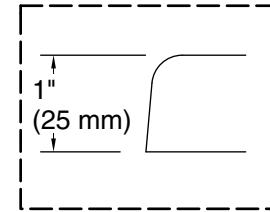

### K-1168-GH

No change in measurements if connected with drain illustrated. (K-7272)

Blower Motor/Control Access  
 34" (864 mm) W x 15" (381 mm) H