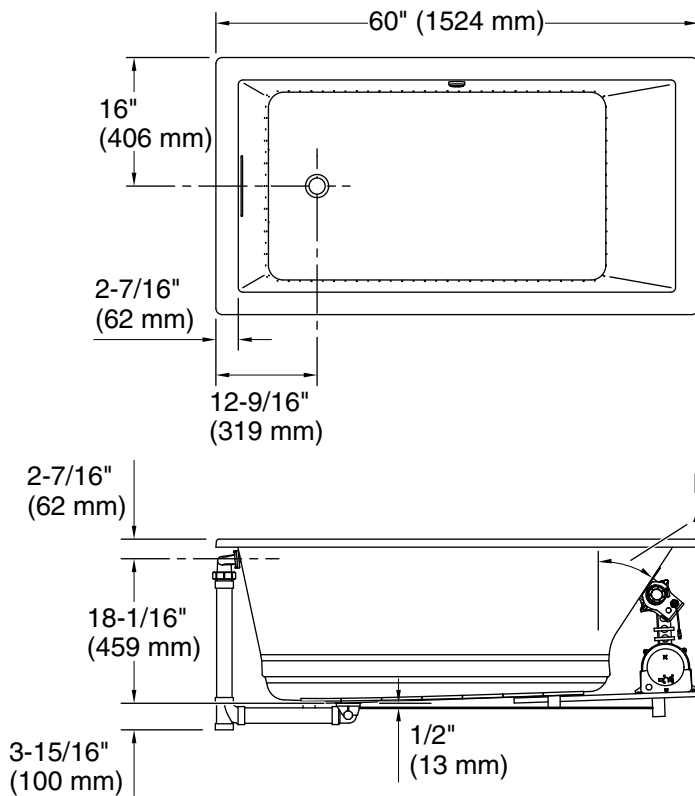

### K-1168-GH

No change in measurements if connected with drain illustrated. (K-7272)

Blower Motor/Control Access  
 34" (864 mm) W x 15" (381 mm) H

### Technical Information

All product dimensions are nominal.

Installation: Drop-in, Undermount  
 Drain location: End  
 Basin area, bottom: 42" x 23-1/2" (1067 mm x 597 mm)  
 Basin area, top: 55-1/8" x 27-1/8" (1400 mm x 689 mm)  
 Weight: 100 lbs (45.4 kg)  
 Minimum floor load: 55 lbs/ft² (268.5 kg/m²)  
 Water depth: 17-1/8" (435 mm)  
 Water capacity: 81 gal (306.6 L)  
 Cutout: Drop-in, 59-1/2" x 31-1/2" (1511 mm x 800 mm)  
 Electrical component rating: Blower: 120 V, 10 A, 60 Hz  
 Air bath: 120 V, 5 A, 60 Hz  
 Blower speed: Variable