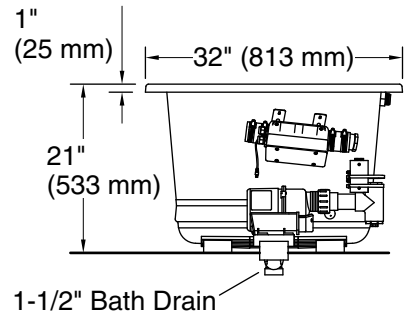

## 60" x 32" Heated BubbleMassage™ air bath

### K-1168-GH

No change in measurements if connected with drain illustrated. (K-7272)

Blower Motor/Control Access  
 34" (864 mm) W x 15" (381 mm) H

### Technical Information

All product dimensions are nominal.

Installation: Drop-in, Undermount  
 Drain location: End  
 Basin area, bottom: 42" x 23-1/2" (1067 mm x 597 mm)  
 Basin area, top: 55-1/8" x 27-1/8" (1400 mm x 689 mm)  
 Weight: 100 lbs (45.4 kg)  
 Minimum floor load: 55 lbs/ft² (268.5 kg/m²)  
 Water depth: 17-1/8" (435 mm)  
 Water capacity: 81 gal (306.6 L)  
 Cutout: Drop-in, 59-1/2" x 31-1/2" (1511 mm x 800 mm)  
 Electrical component rating: Blower: 120 V, 10 A, 60 Hz  
 Air bath: 120 V, 5 A, 60 Hz  
 Blower speed: Variable