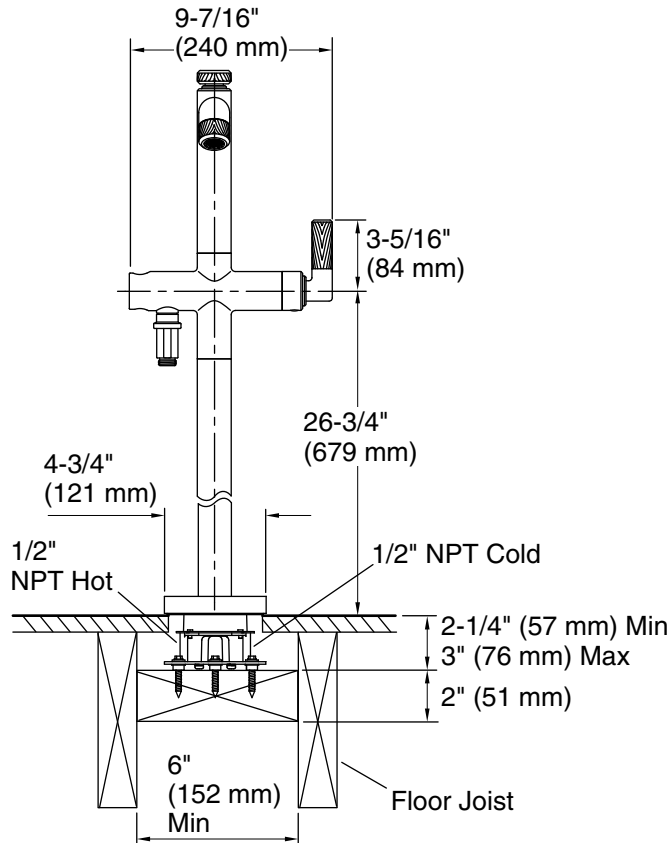

KALLISTA® Pinna Paletta™ Freestanding Bath Faucet

FEATURES

- Solid brass construction for durability and reliability
- Floor-mount installation
- 9-5/16" (237 mm) spout reach
- 8 gal/min (30 l/min) flow rate
- Integral valve
- Includes hardware kit and escutcheon
- Complements the Pinna Paletta collection

CODES/STANDARDS APPLICABLE

- Specified model meets or exceeds the following:
- ASME A112.18.1/CSA B125.1
 - ASSE 1014

P24907

SPECIFIED MODEL

Model	Description	Finishes
P24907-CPH	Pinna Paletta Freestanding Bath Faucet w/Polished Chrome Accent	<input type="checkbox"/> CP Polished Chrome
P24907-AD	Pinna Paletta Freestanding Bath Faucet w/Nickel Silver Accent	<input type="checkbox"/> AD Nickel Silver
P24907-ADW	Pinna Paletta Freestanding Bath Faucet w/Antique Nickel Accent	<input type="checkbox"/> AD Nickel Silver
P24907-ABW	Pinna Paletta Freestanding Bath Faucet w/Antique American Bronze Accent	<input type="checkbox"/> BZ Antique Bronze
P24907-ULB	Pinna Paletta Freestanding Bath Faucet w/Unlacquered Brass Accent	<input type="checkbox"/> ULB Unlacquered Brass
Required Accessories		
P24938-CPH	Pinna Paletta Handshower and Hose w/Polished Chrome Accent	<input type="checkbox"/> CP Polished Chrome
P24938-AD	Pinna Paletta Handshower and Hose w/Nickel Silver Accent	<input type="checkbox"/> AD Nickel Silver
P24938-ADW	Pinna Paletta Handshower and Hose w/Antique Nickel Accent	<input type="checkbox"/> AD Nickel Silver
P24938-ABW	Pinna Paletta Handshower and Hose w/Antique American Bronze Accent	<input type="checkbox"/> BZ Antique Bronze
P24938-ULB	Pinna Paletta Handshower and Hose w/Unlacquered Brass Accent	<input type="checkbox"/> ULB Unlacquered Brass