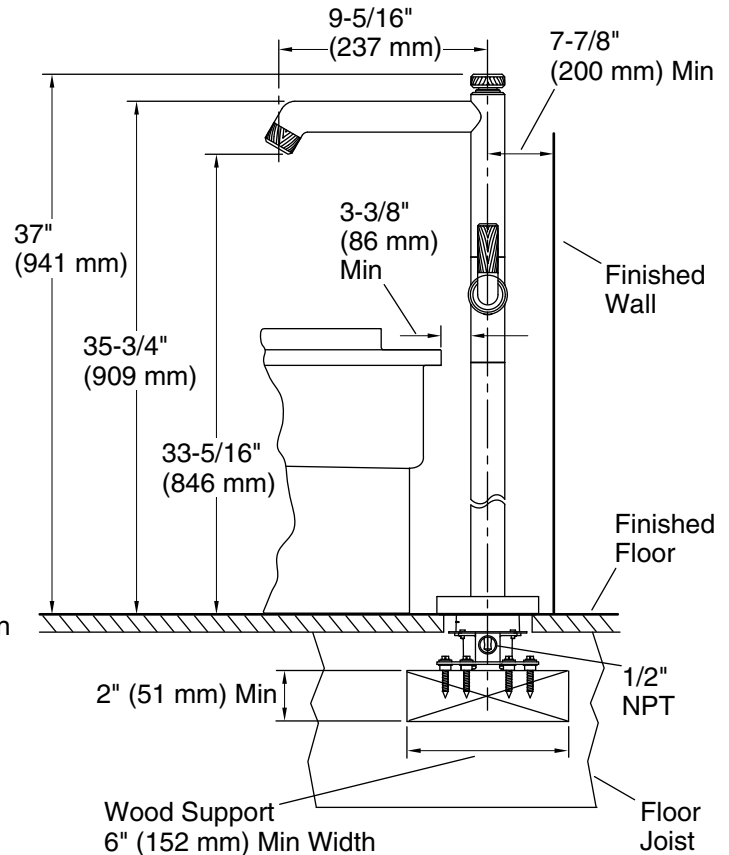

KALLISTA® Pinna Paletta™ Freestanding Bath Faucet

FEATURES

- Solid brass construction for durability and reliability
- Floor-mount installation
- 9-5/16" (237 mm) spout reach
- 8 gal/min (30 l/min) flow rate
- Integral valve
- Includes hardware kit and escutcheon
- Complements the Pinna Paletta collection

CODES/STANDARDS APPLICABLE

- Specified model meets or exceeds the following:
- ASME A112.18.1/CSA B125.1
 - ASSE 1014

P24907

SPECIFIED MODEL

Model	Description	Finishes
P24907-CPH	Pinna Paletta Freestanding Bath Faucet w/Polished Chrome Accent	<input type="checkbox"/> CP Polished Chrome
P24907-AD	Pinna Paletta Freestanding Bath Faucet w/Nickel Silver Accent	<input type="checkbox"/> AD Nickel Silver
P24907-ADW	Pinna Paletta Freestanding Bath Faucet w/Antique Nickel Accent	<input type="checkbox"/> AD Nickel Silver
P24907-ABW	Pinna Paletta Freestanding Bath Faucet w/Antique American Bronze Accent	<input type="checkbox"/> BZ Antique Bronze
P24907-ULB	Pinna Paletta Freestanding Bath Faucet w/Unlacquered Brass Accent	<input type="checkbox"/> ULB Unlacquered Brass
Required Accessories		
P24938-CPH	Pinna Paletta Handshower and Hose w/Polished Chrome Accent	<input type="checkbox"/> CP Polished Chrome
P24938-AD	Pinna Paletta Handshower and Hose w/Nickel Silver Accent	<input type="checkbox"/> AD Nickel Silver
P24938-ADW	Pinna Paletta Handshower and Hose w/Antique Nickel Accent	<input type="checkbox"/> AD Nickel Silver
P24938-ABW	Pinna Paletta Handshower and Hose w/Antique American Bronze Accent	<input type="checkbox"/> BZ Antique Bronze
P24938-ULB	Pinna Paletta Handshower and Hose w/Unlacquered Brass Accent	<input type="checkbox"/> ULB Unlacquered Brass