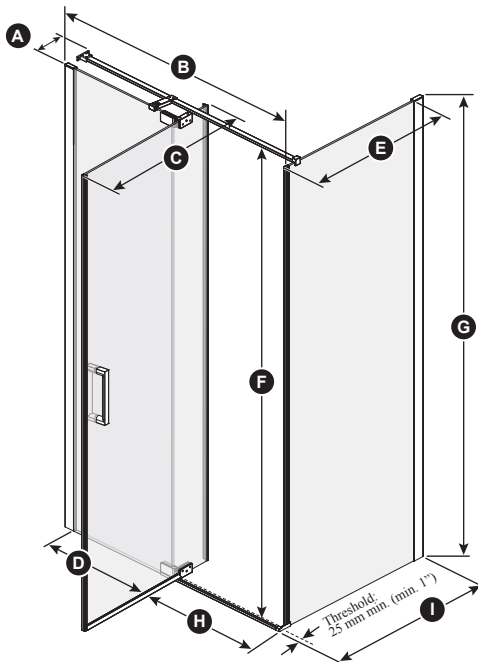

ONCE UPON A TIME...WATER®

DISTINK™ 48" x 32"

**DR1745/DR1748
48" x 32" Pivot Door**

SPECIFICATIONS

Features

- **Frameless** pivot 2-panel door for corner shower
- Large adjustment up to 154 mm (6")
- Ultra-strong stainless steel hinges placed at the top and bottom of the panel for sleek look
- Linear bracing bar with optimal clearance for rainheads
- 1956 mm (77") panel height provides freedom of movement
- Door access: 520 to 650 mm (20 1/2" to 25 1/2")
- 200 mm (8") ergonomic inside and outside handles
- Sealed magnet ensuring door to shut watertight
- 8 mm (5/16") clear tempered glass **with Duraclean treatment** for easy maintenance
- Reversible unit (mobile panel closes on return panel)
- The shower door is a one-person installation

This door can be installed with the following Kalia shower base(s) model(s);

- BW1551 • BW1552

INSTALLATION NOTES

Minimum threshold required for installation is 25 mm (1"). This product must be installed following the installation instructions provided.

DR1745-110-003/
DR1748-110-003;
Right opening shown

Template tool included

Important: Dimensions are approximated and are subject to changes. Please refer to the installation instructions.

Door dimensions

A	129 mm (5")
B	1118 mm to 1270 mm (44" to 50")
C	Mobile panel: 760 mm (29 15/16")
D	Fixed panel: 534 mm (21")
E	Return panel: 696 mm (27 3/8")
F	1941.5 mm (76 7/16")
G	Door Height: 1956 mm (77")
H	520 to 650 mm (20 1/2" to 25 1/2")
I	762 to 781 mm (30" to 30 3/4")
J	530 mm to 680 mm (20 7/8" to 26 3/4")
K	Min. Clearance: 495 mm (19 1/2")
L	Excess 77 mm to 229 mm (3" to 9")