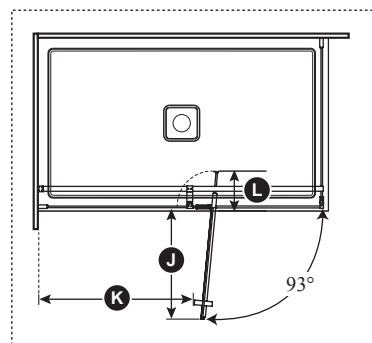

ONCE UPON A TIME...WATER®

DISTINK™ 48" x 32"

**DR1745/DR1748
48" x 32" Pivot Door**

SPECIFICATIONS

Features

- **Frameless** pivot 2-panel door for corner shower
- Large adjustment up to 154 mm (6")
- Ultra-strong stainless steel hinges placed at the top and bottom of the panel for sleek look
- Linear bracing bar with optimal clearance for rainheads
- 1956 mm (77") panel height provides freedom of movement
- Door access: 520 to 650 mm (20 1/2" to 25 1/2")
- 200 mm (8") ergonomic inside and outside handles
- Sealed magnet ensuring door to shut watertight
- 8 mm (5/16") clear tempered glass **with Duraclean treatment** for easy maintenance
- Reversible unit (mobile panel closes on return panel)
- The shower door is a one-person installation

This door can be installed with the following Kalia shower base(s) model(s);

- BW1551 • BW1552

INSTALLATION NOTES

Minimum threshold required for installation is 25 mm (1"). This product must be installed following the installation instructions provided.

DR1745-110-003/
DR1748-110-003;
Right opening shown

Template tool included

Important: Dimensions are approximated and are subject to changes. Please refer to the installation instructions.

Door dimensions

A	129 mm (5")
B	1118 mm to 1270 mm (44" to 50")
C	Mobile panel: 760 mm (29 15/16")
D	Fixed panel: 534 mm (21")
E	Return panel: 696 mm (27 3/8")
F	1941.5 mm (76 7/16")
G	Door Height: 1956 mm (77")
H	520 to 650 mm (20 1/2" to 25 1/2")
I	762 to 781 mm (30" to 30 3/4")
J	530 mm to 680 mm (20 7/8" to 26 3/4")
K	Min. Clearance: 495 mm (19 1/2")
L	Excess 77 mm to 229 mm (3" to 9")