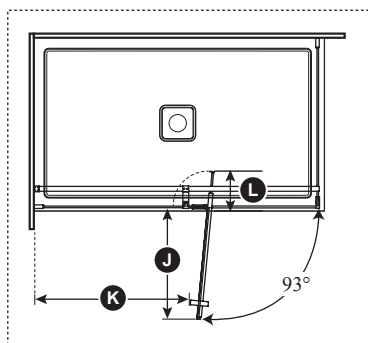

ONCE UPON A TIME...WATER®

DISTINK™ 42" x 36"

DR1744/DR1749
42" x 36" Pivot Door

SPECIFICATIONS

Features

- **Frameless** pivot 2-panel door for corner shower
- Large adjustment up to 154 mm (6")
- Ultra-strong stainless steel hinges placed at the top and bottom of the panel for sleek look
- Linear bracing bar with optimal clearance for rainheads
- 1956 mm (77") panel height provides freedom of movement
- Door access: 520 to 650 mm (20 1/2" to 25 1/2")
- 200 mm (8") ergonomic inside and outside handles
- Sealed magnet ensuring door to shut watertight
- 8 mm (5/16") clear tempered glass **with Duraclean treatment** for easy maintenance
- Reversible unit (mobile panel closes on return panel)
- The shower door is a one-person installation

INSTALLATION NOTES

Minimum threshold required for installation is 25 mm (1"). This product must be installed following the installation instructions provided.

WARRANTY

Kalia Inc. guarantees all aspects of its products to be free of defects in material and workmanship for normal residential use. Refer to the warranty included with the Kalia products for details.

DR1744-110-003/
DR1749-110-003;
Right opening shown

Template tool
included

Door dimensions

A	129 mm (5")
B	965 mm to 1118 mm (38" to 44")
C	Mobile panel: 760 mm (29 15/16")
D	Fixed panel: 385 mm (15")
E	Return panel: 798 mm (31 7/16")
F	1941.5 mm (76 7/16")
G	Door Height: 1956 mm (77")
H	520 to 650 mm (20 1/2" to 25 1/2")
I	864 mm to 883 mm (34" to 34 3/4")
J	530 mm to 680 mm (20 7/8" to 26 3/4")
K	Min. Clearance: 342 mm (13 1/2")
L	Excess 77 mm to 229 mm (3" to 9")