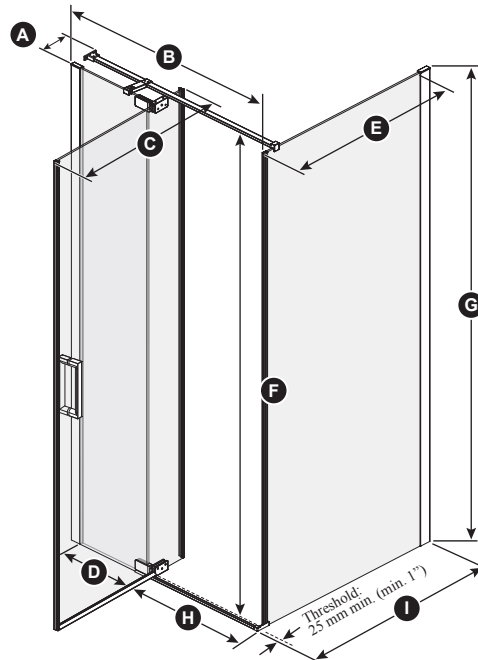

ONCE UPON A TIME...WATER®

DISTINK™ 42" x 36"

DR1744/DR1749
42" x 36" Pivot Door

SPECIFICATIONS

Features

- **Frameless** pivot 2-panel door for corner shower
- Large adjustment up to 154 mm (6")
- Ultra-strong stainless steel hinges placed at the top and bottom of the panel for sleek look
- Linear bracing bar with optimal clearance for rainheads
- 1956 mm (77") panel height provides freedom of movement
- Door access: 520 to 650 mm (20 1/2" to 25 1/2")
- 200 mm (8") ergonomic inside and outside handles
- Sealed magnet ensuring door to shut watertight
- 8 mm (5/16") clear tempered glass **with Duraclean treatment** for easy maintenance
- Reversible unit (mobile panel closes on return panel)
- The shower door is a one-person installation

INSTALLATION NOTES

Minimum threshold required for installation is 25 mm (1"). This product must be installed following the installation instructions provided.

WARRANTY

Kalia Inc. guarantees all aspects of its products to be free of defects in material and workmanship for normal residential use. Refer to the warranty included with the Kalia products for details.

DR1744-110-003/
DR1749-110-003;
Right opening shown

Template tool
included

Door dimensions

A	129 mm (5")
B	965 mm to 1118 mm (38" to 44")
C	Mobile panel: 760 mm (29 15/16")
D	Fixed panel: 385 mm (15")
E	Return panel: 798 mm (31 7/16")
F	1941.5 mm (76 7/16")
G	Door Height: 1956 mm (77")
H	520 to 650 mm (20 1/2" to 25 1/2")
I	864 mm to 883 mm (34" to 34 3/4")
J	530 mm to 680 mm (20 7/8" to 26 3/4")
K	Min. Clearance: 342 mm (13 1/2")
L	Excess 77 mm to 229 mm (3" to 9")