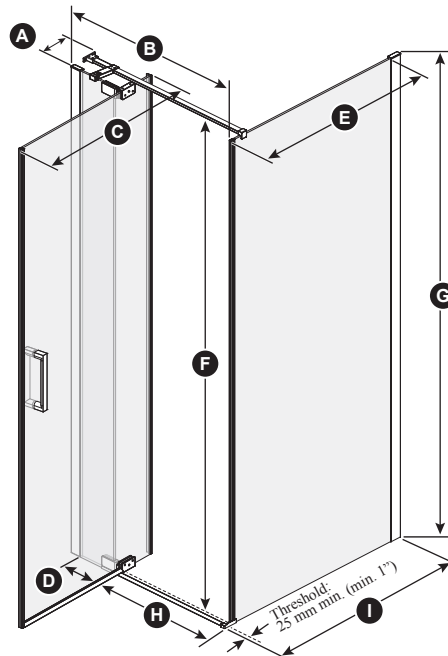

Kalia

ONCE UPON A TIME...WATER®

DISTINK™ 36" x 36"

DR1743/DR1749 36" x 36" Pivot Door

SPECIFICATIONS

Features

- **Frameless** pivot 2-panel door for corner shower
- Large adjustment up to 154 mm (6")
- Ultra-strong stainless steel hinges placed at the top and bottom of the panel for sleek look
- Linear bracing bar with optimal clearance for rainheads
- 1956 mm (77") panel height provides freedom of movement
- Door access: 520 to 650 mm (20 1/2" to 25 1/2")
- 200 mm (8") ergonomic inside and outside handles
- Sealed magnet ensuring door to shut watertight
- 8 mm (5/16") clear tempered glass **with Duraclean treatment** for easy maintenance
- Reversible unit (mobile panel closes on return panel)
- The shower door is a one-person installation

This door can be installed with the following Kalia shower base(s) model(s);

- BW1227 • BW1453

INSTALLATION NOTES

Minimum threshold required for installation is 25 mm (1"). This product must be installed following the installation instructions provided.

DR1743-110-003/
DR1749-110-003;
Right opening shown

Template tool
included

Door dimensions

A	129 mm (5")
B	813 mm to 965 mm (32" to 38")
C	Mobile panel: 760 mm (29 15/16")
D	Fixed panel: 230 mm (9")
E	Return panel: 798 mm (31 7/16")
F	1941.5 mm (76 7/16")
G	Door Height: 1956 mm (77")
H	520 to 650 mm (20 1/2" to 25 1/2")
I	864 mm to 883 mm (34" to 34 3/4")
J	530 mm to 680 mm (20 7/8" to 26 3/4")
K	Min. Clearance: 190 mm (7 1/2")
L	Excess 77 mm to 229 mm (3" to 9")