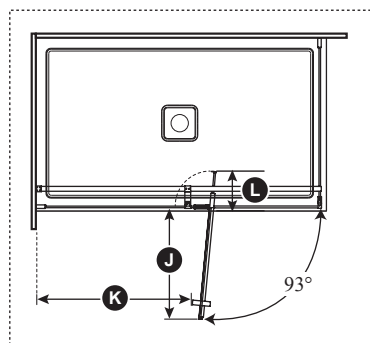

Kalia

ONCE UPON A TIME...WATER®

DISTINK™ 36" x 36"

DR1743/DR1749 36" x 36" Pivot Door

SPECIFICATIONS

Features

- **Frameless** pivot 2-panel door for corner shower
- Large adjustment up to 154 mm (6")
- Ultra-strong stainless steel hinges placed at the top and bottom of the panel for sleek look
- Linear bracing bar with optimal clearance for rainheads
- 1956 mm (77") panel height provides freedom of movement
- Door access: 520 to 650 mm (20 1/2" to 25 1/2")
- 200 mm (8") ergonomic inside and outside handles
- Sealed magnet ensuring door to shut watertight
- 8 mm (5/16") clear tempered glass **with Duraclean treatment** for easy maintenance
- Reversible unit (mobile panel closes on return panel)
- The shower door is a one-person installation

This door can be installed with the following Kalia shower base(s) model(s);

- BW1227 • BW1453

INSTALLATION NOTES

Minimum threshold required for installation is 25 mm (1"). This product must be installed following the installation instructions provided.

DR1743-110-003/
DR1749-110-003;
Right opening shown

Template tool
included

Door dimensions

A	129 mm (5")
B	813 mm to 965 mm (32" to 38")
C	Mobile panel: 760 mm (29 15/16")
D	Fixed panel: 230 mm (9")
E	Return panel: 798 mm (31 7/16")
F	1941.5 mm (76 7/16")
G	Door Height: 1956 mm (77")
H	520 to 650 mm (20 1/2" to 25 1/2")
I	864 mm to 883 mm (34" to 34 3/4")
J	530 mm to 680 mm (20 7/8" to 26 3/4")
K	Min. Clearance: 190 mm (7 1/2")
L	Excess 77 mm to 229 mm (3" to 9")