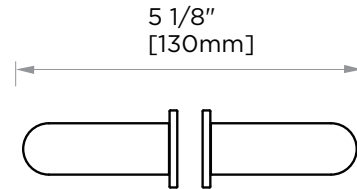

NICE COLLECTION
DOUBLE SHOWER
DOOR HANDLE
1707824

PRODUCT NAME: DOUBLE SHOWER
DOOR HANDLE

PRODUCT CODE: 1707824

MATERIAL: All-brass construction

KEY FEATURES: Contemporary design.
Soft, curved brass with
thin rosettes

NOTE: Dimensions and specifications are subject to change without notice.

HANDLES INFO

Components Included		
①	Handle	X1
②	Set Screw M6	X2
③	Fixing Bracket	X2
④	Rubber Gasket	X4

Mounting Kits Included		
	X1	Allen Key

GLASS INFO

Glass Hole C-C Distance		
A	8"/203mm	8" Shower Door Handle
	12"/305mm	12" Shower Door Handle
	18"/457mm	18" Shower Door Handle
	24"/610mm	24" Shower Door Handle
	36"/914mm	36" Shower Door Handle
B	1/2" (12mm)	Glass Hole Diameter
C	6-12mm	Glass Thickness