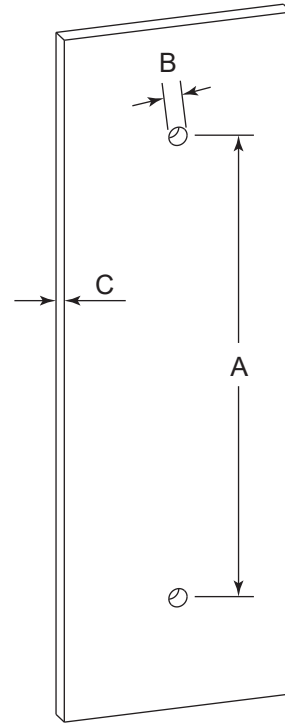

NICE COLLECTION
DOUBLE SHOWER
DOOR HANDLE
1707824

PRODUCT NAME: DOUBLE SHOWER
DOOR HANDLE

PRODUCT CODE: 1707824

MATERIAL: All-brass construction

KEY FEATURES: Contemporary design.
Soft, curved brass with
thin rosettes

NOTE: Dimensions and specifications are subject to change without notice.

HANDLES INFO

Components Included		
①	Handle	X1
②	Set Screw M6	X2
③	Fixing Bracket	X2
④	Rubber Gasket	X4

Mounting Kits Included		
	X1	Allen Key

GLASS INFO

Glass Hole C-C Distance		
A	8"/203mm	8" Shower Door Handle
	12"/305mm	12" Shower Door Handle
	18"/457mm	18" Shower Door Handle
	24"/610mm	24" Shower Door Handle
	36"/914mm	36" Shower Door Handle
B	1/2" (12mm)	Glass Hole Diameter
C	6-12mm	Glass Thickness