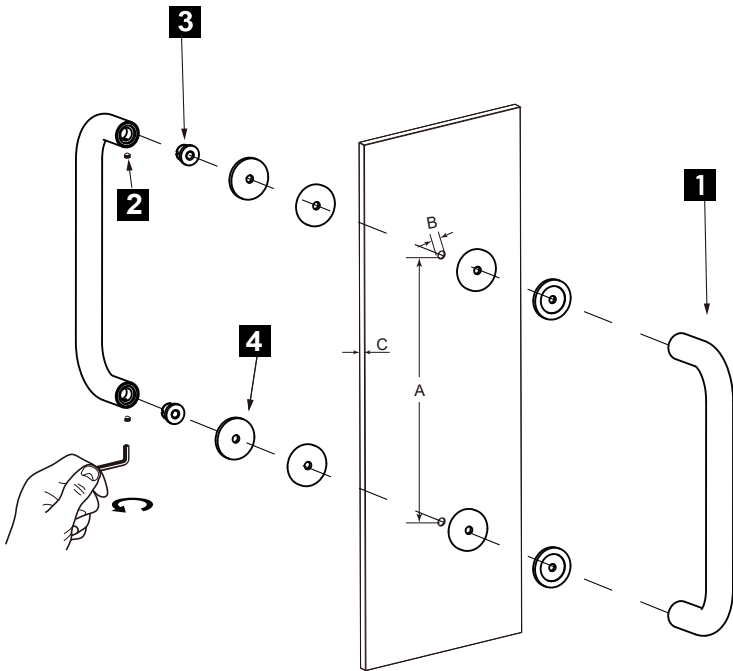

NICE COLLECTION
DOUBLE SHOWER
DOOR HANDLE
1707824

PRODUCT NAME: DOUBLE SHOWER
DOOR HANDLE

PRODUCT CODE: 1707824

MATERIAL: All-brass construction

KEY FEATURES: Contemporary design.
Soft, curved brass with
thin rosettes

NOTE: Dimensions and specifications are subject to change without notice.

HANDLES INFO

Components Included		
①	Handle	X1
②	Set Screw M6	X2
③	Fixing Bracket	X2
④	Rubber Gasket	X4

Mounting Kits Included		
	X1	Allen Key

GLASS INFO

Glass Hole C-C Distance		
A	8"/203mm	8" Shower Door Handle
	12"/305mm	12" Shower Door Handle
	18"/457mm	18" Shower Door Handle
	24"/610mm	24" Shower Door Handle
	36"/914mm	36" Shower Door Handle
B	1/2" (12mm)	Glass Hole Diameter
C	6-12mm	Glass Thickness