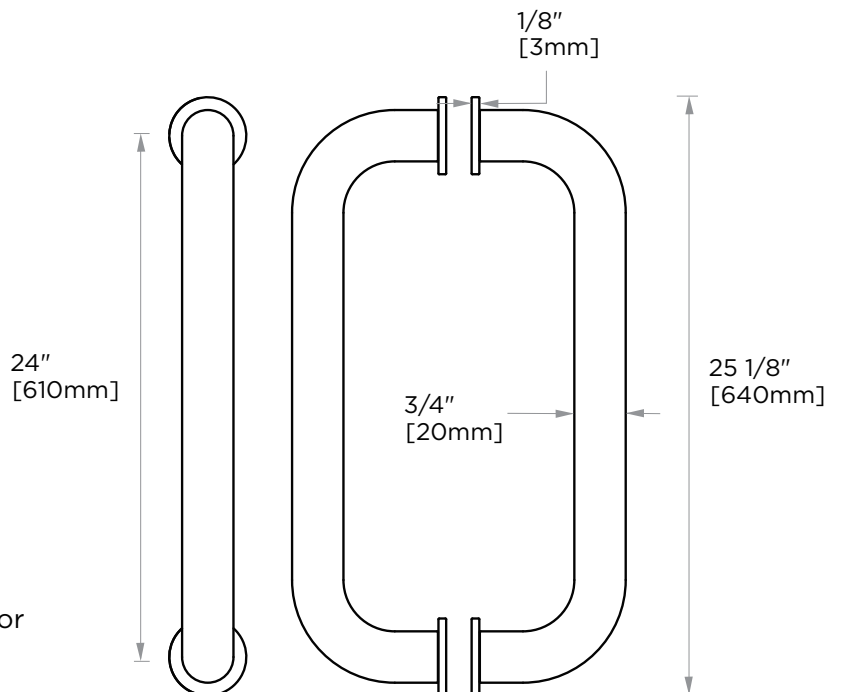

NICE COLLECTION
DOUBLE SHOWER
DOOR HANDLE
1707824

PRODUCT NAME: DOUBLE SHOWER
DOOR HANDLE

PRODUCT CODE: 1707824

MATERIAL: All-brass construction

KEY FEATURES: Contemporary design.
Soft, curved brass with
thin rosettes

NOTE: Dimensions and specifications are subject to change without notice.

HANDLES INFO

Components Included		
①	Handle	X1
②	Set Screw M6	X2
③	Fixing Bracket	X2
④	Rubber Gasket	X4

Mounting Kits Included		
	X1	Allen Key

GLASS INFO

Glass Hole C-C Distance		
A	8"/203mm	8" Shower Door Handle
	12"/305mm	12" Shower Door Handle
	18"/457mm	18" Shower Door Handle
	24"/610mm	24" Shower Door Handle
	36"/914mm	36" Shower Door Handle
B	1/2" (12mm)	Glass Hole Diameter
C	6-12mm	Glass Thickness

* Can be used with extension kit for thicker doors

NOTE: Dimensions and specifications are subject to change without notice.