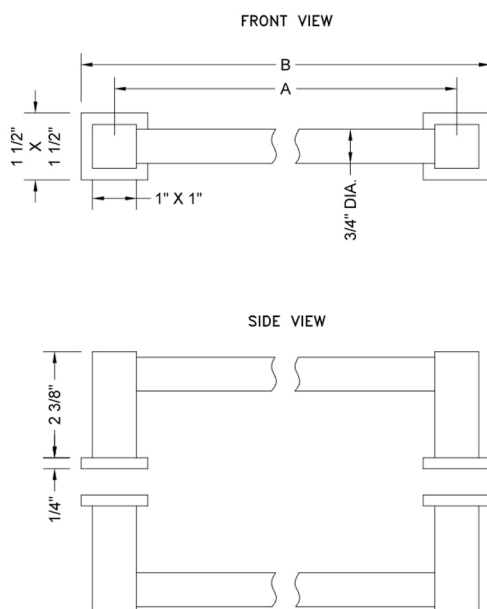

6" Cubix® H42 Back to Back Shower Door Pull

Model #: H42-BB-

FEATURES:

- Can be mounted vertically or horizontally
- Can be used as a towel bar when mounted horizontally
- Not to be used as a grab bar
- All brass construction, full polished & plated
- Includes rubber gaskets for glass door installation
- Custom sizes available- Contact JACLO for pricing & availability

SPECIFICATION DRAWING:

CUBIX® BACK TO BACK DOOR PULL			
PART. #	SPECIFICS	A	B
H42-BB-	6" CENTER TO CENTER	6"	7 1/2"
H42-BB-08	8" CENTER TO CENTER	8"	9 1/2"
H42-BB-12	12" CENTER TO CENTER	12"	13 1/2"
H42-BB-16	16" CENTER TO CENTER	16"	17 1/2"
H42-BB-18	18" CENTER TO CENTER	18"	19 1/2"
H42-BB-24	24" CENTER TO CENTER	24"	25 1/2"
H42-BB-32	32" CENTER TO CENTER	32"	33 1/2"