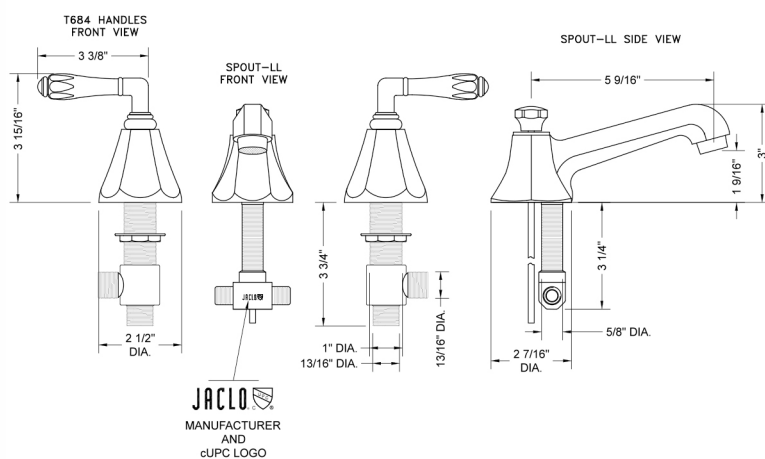

### FEATURES:

- All brass 8" - 12" widespread faucet includes brass pop-up drain with overflow
- 1/4 turn ceramic valves
- Stationary Spout
- Available Flow Rates: 1.5, 1.2 & 0.5 GPM. Additional flow rate (aerator) options available. Contact JACLO.
- 5 1/2" spout reach
- Spout Hole Size: 1 1/4" - 2"
- Valve Hole Size: 1 1/8" - 1 5/8"
- ADA Compliant Levers

### SPECIFICATION DRAWING: