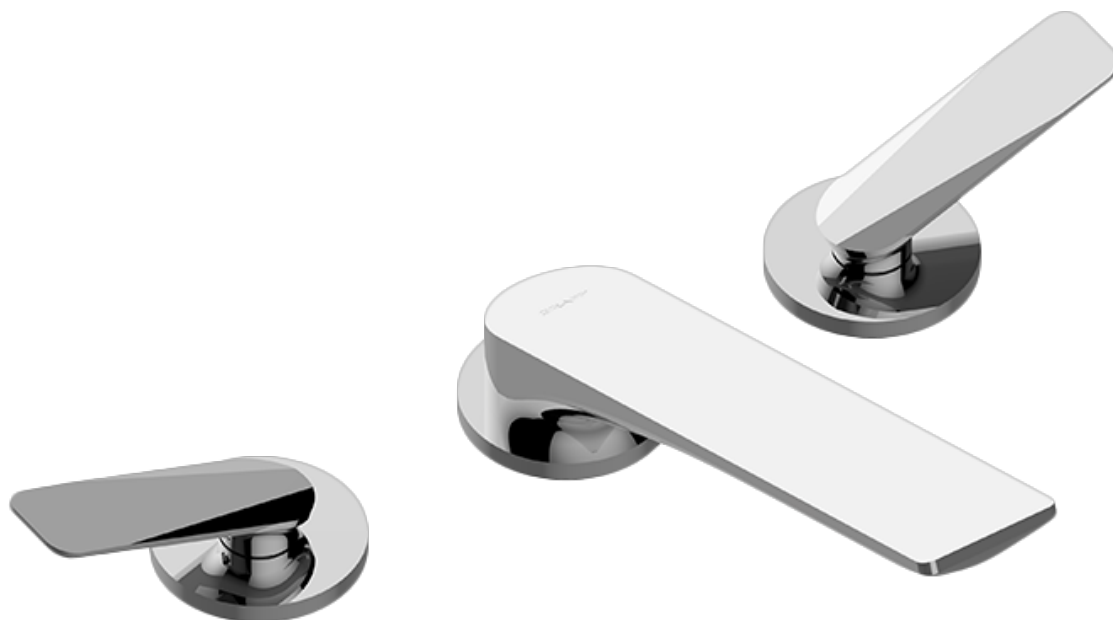

BATHROOM  
Sento Roman Tub  
**G-6350-LM59B**

---

**GRAFF®**

## **Information**

- Matching deck-mounted handshower and diverter set available below
- ADA

## Information

- Matching deck-mounted handshower and diverter set available below
- ADA

## Information

- 3/4" male NPT inlets
- Quick connect tub spout