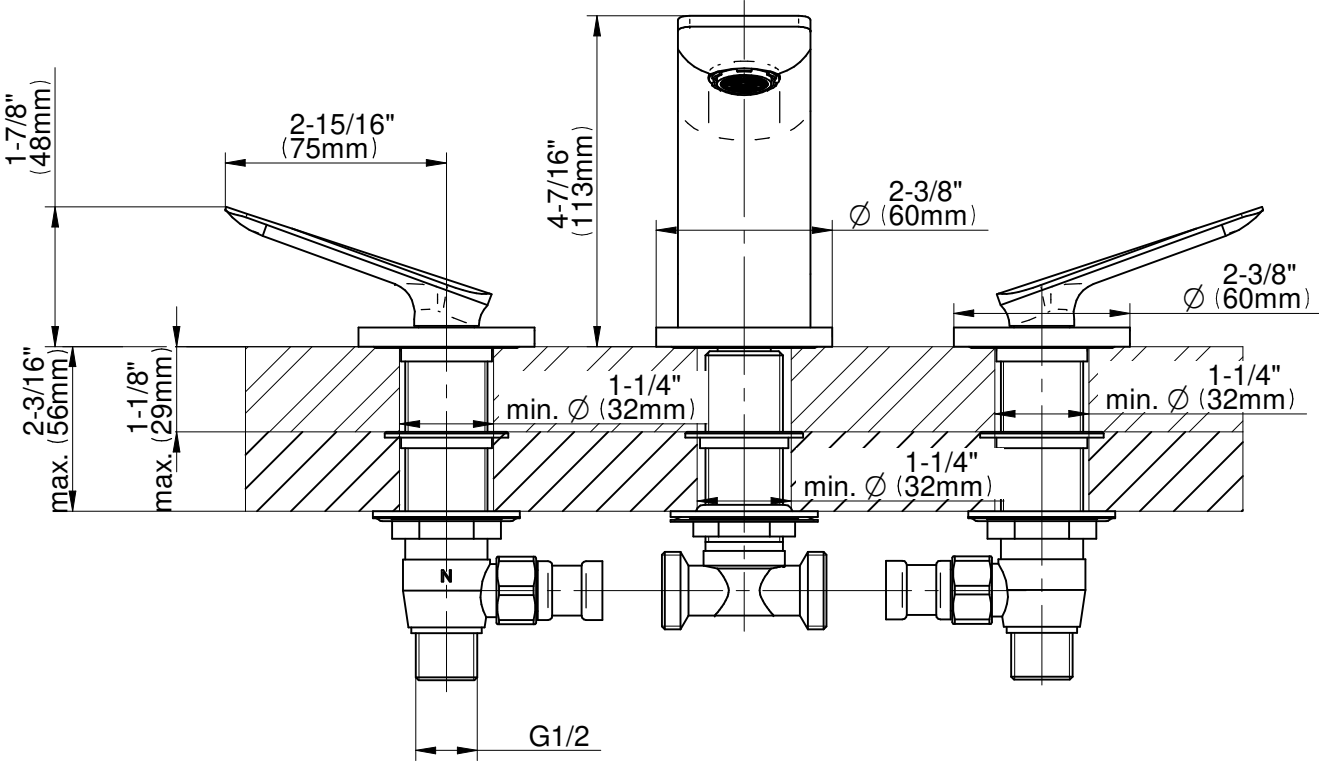

## Information

- 3/4" male NPT inlets
- Quick connect tub spout