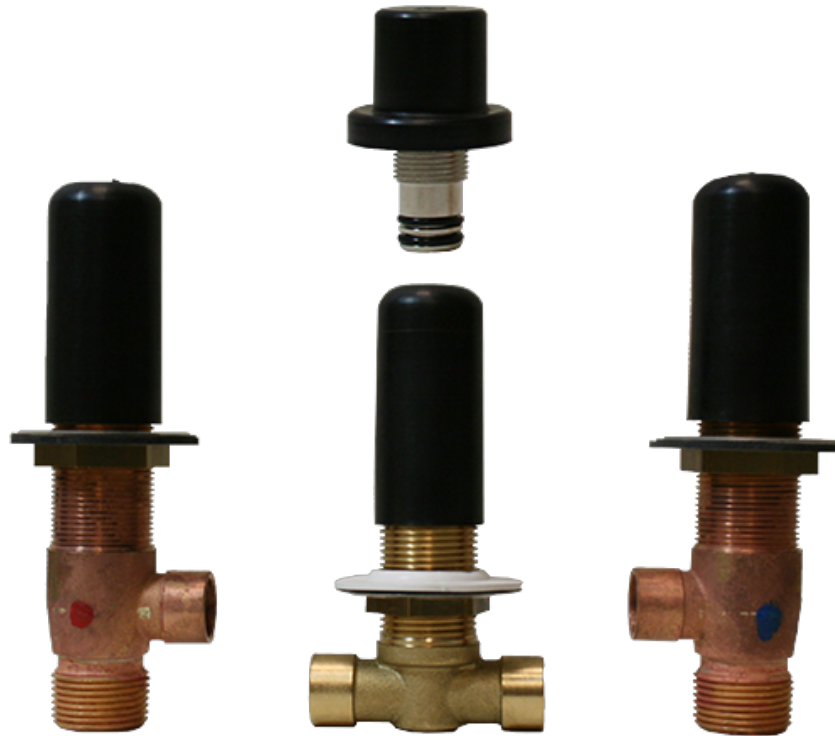

## Information

- Matching deck-mounted handshower and diverter set available below
- ADA

## Finishes

## Information

- 3/4" male NPT inlets
- Quick connect tub spout