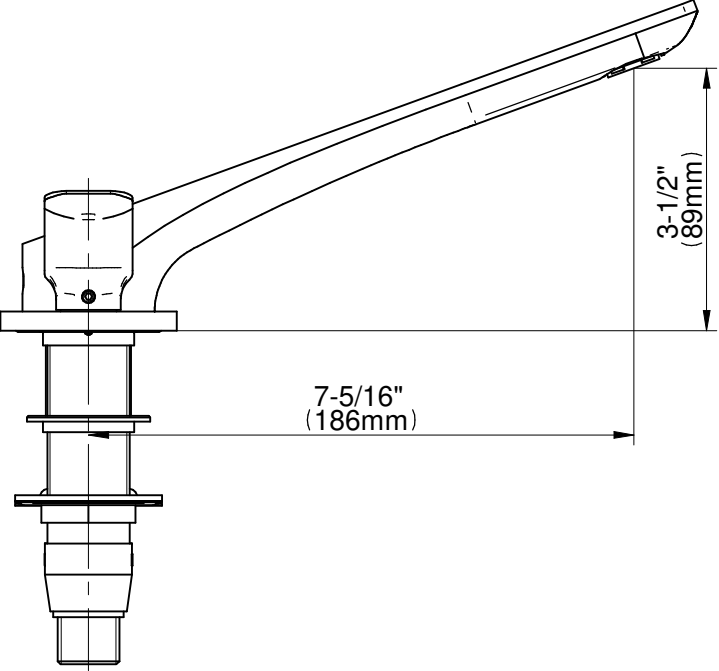

## Information

- Matching deck-mounted handshower and diverter set available below
- ADA

## Information

- 3/4" male NPT inlets
- Quick connect tub spout