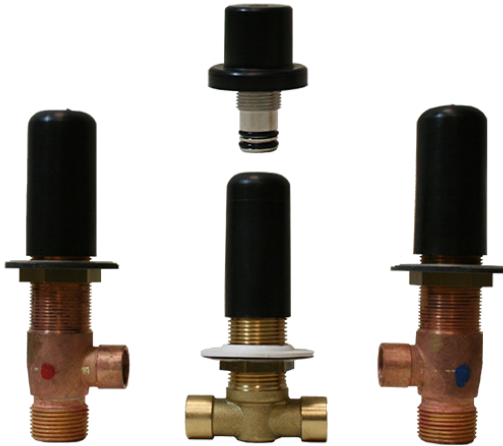

## Information

- 3/4" male NPT inlets
- Quick connect tub spout

## Finishes

Product Features

- 3/4" male NPT inlets
- Quick connect tub spout

Warranty

- Limited lifetime warranty

For complete warranty information go to: [www.graff-faucets.com/en/info/faqs](http://www.graff-faucets.com/en/info/faqs)