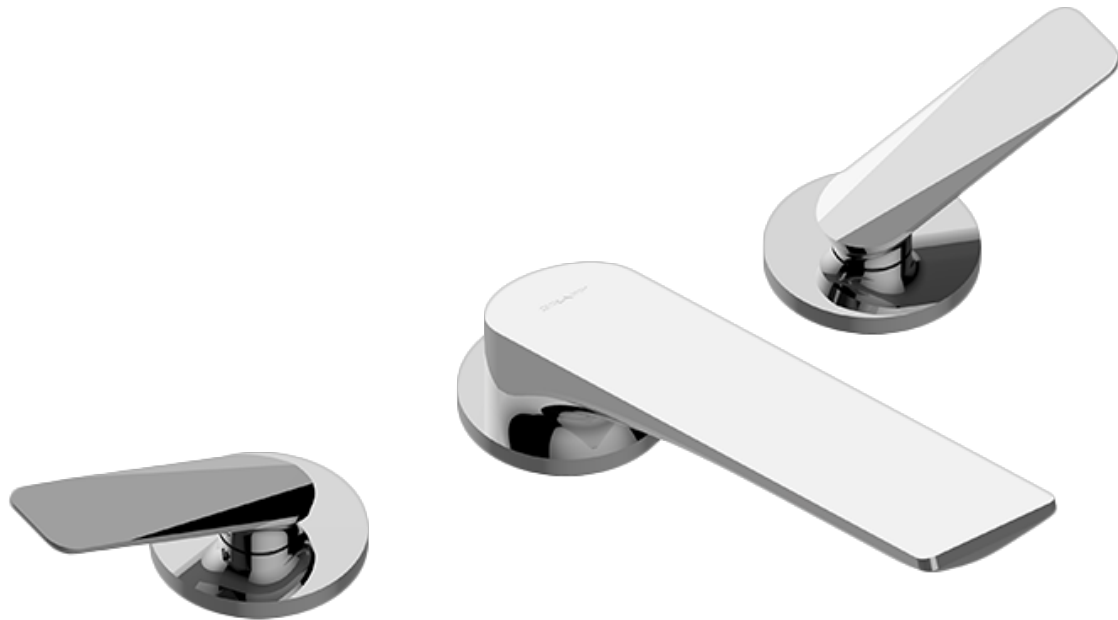

BATHROOM  
Sento Roman Tub  
**G-6350-LM59B**

---

**GRAFF®**

## **Information**

- Matching deck-mounted handshower and diverter set available below
- ADA

## Information

- Matching deck-mounted handshower and diverter set available below
- ADA

## Information

- 3/4" male NPT inlets
- Quick connect tub spout