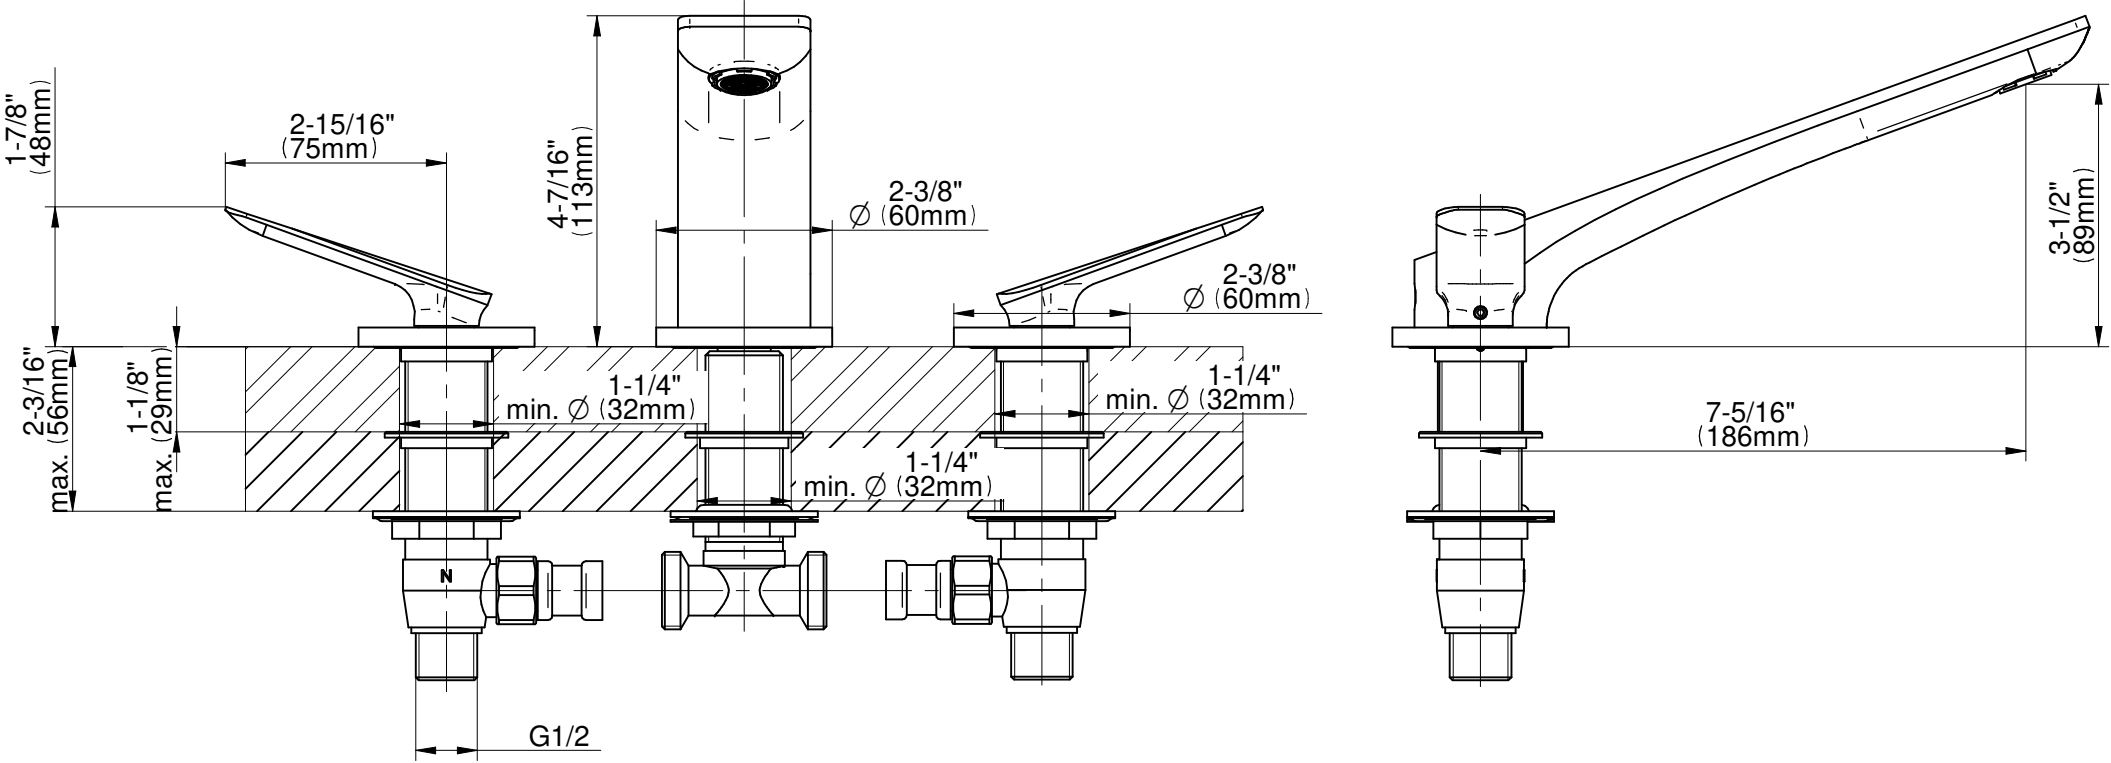

G-6350-LM59B

Sento Series