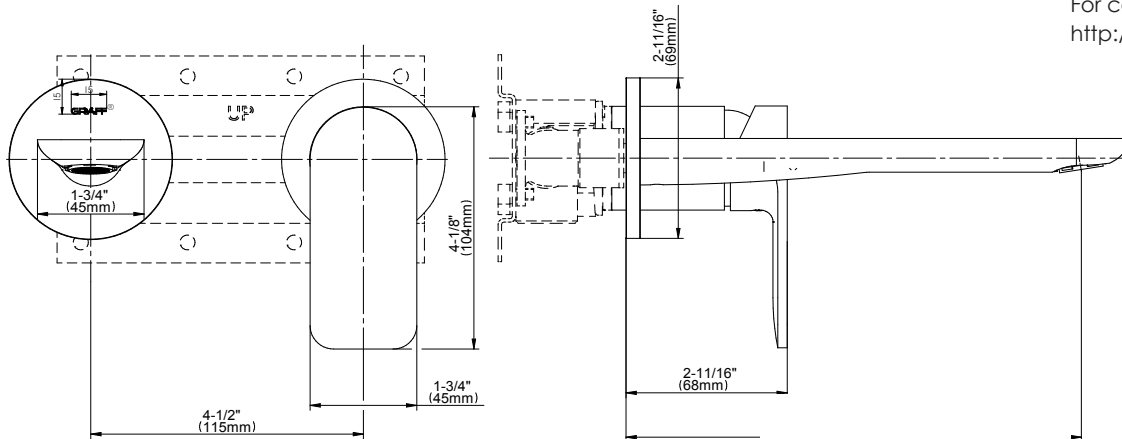

Warranty

- Limited lifetime warranty

For complete warranty information go to
<http://www.graff-designs.com/en/info/faqs>