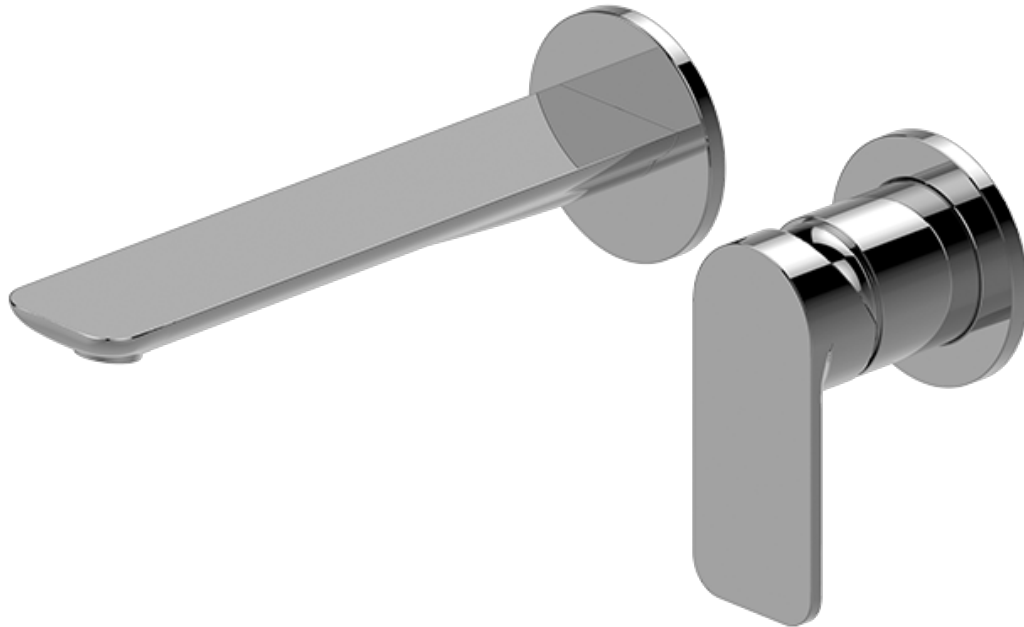

BATHROOM  
Sento Wall-Mounted Lavatory  
Faucet w/Single Handle  
**G-6338-LM42W**

---

**GRAFF®**

**G-1085**  
Rough Valve

**Product Features**

- GPM depends on trim

**Warranty**

- Limited lifetime warranty

For complete warranty information go to <https://www.graff-faucets.com/en-nam/warranty>

The measurements shown are for reference only. Products and specifications shown are subject to change without notice. Revised 6/2018.

[www.graff-designs.com](http://www.graff-designs.com) | phone: 800-954-4723

BATHROOM  
 Sento Wall-Mounted Lavatory  
 Faucet w/Single Handle  
**G-6338-LM42W**

**Information**

- Wall-mount spout and handle installation
- Aerated flow rate  $\leq 1.2$  max gpm
- 7-1/2" spout reach
- Handle may be installed on left or right of spout
- Drain assembly not included
- Optional matching decorative trap G-9970
- Optional extension kit
- ADA
- CALGreen