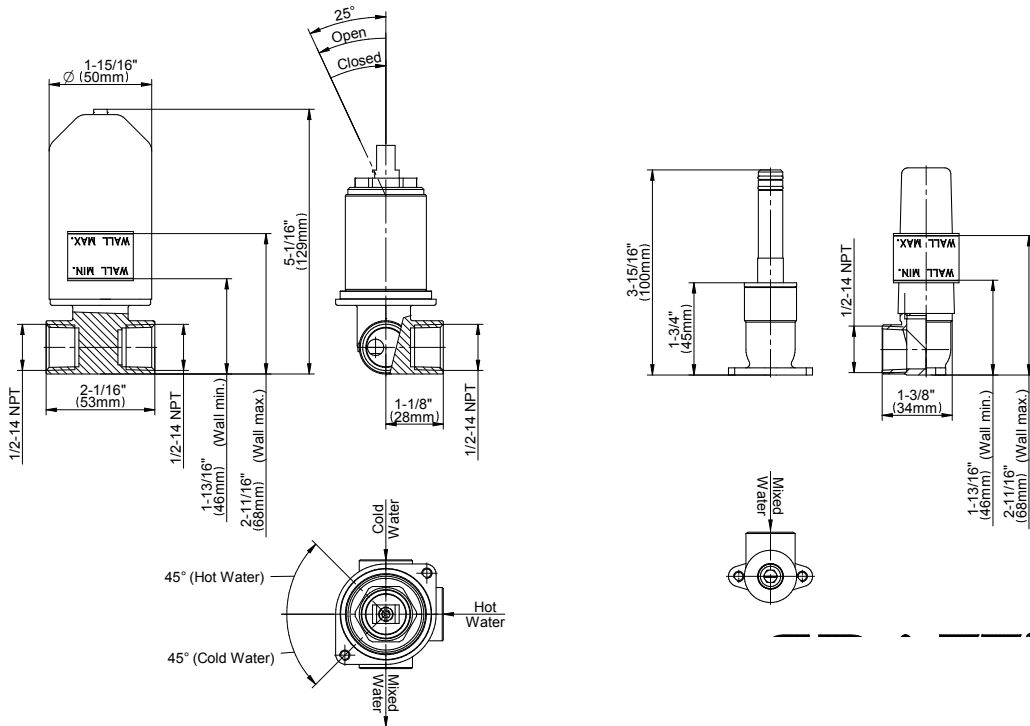

**G-1085**  
Rough Valve

**Product Features**

- GPM depends on trim

**Warranty**

- Limited lifetime warranty

For complete warranty information go to <https://www.graff-faucets.com/en-nam/warranty>

The measurements shown are for reference only. Products and specifications shown are subject to change without notice. Revised 6/2018.

[www.graff-designs.com](http://www.graff-designs.com) | phone: 800-954-4723

BATHROOM  
 Sento Wall-Mounted Lavatory  
 Faucet w/Single Handle  
**G-6338-LM42W**

**Information**

- Wall-mount spout and handle installation
- Aerated flow rate  $\leq 1.2$  max gpm
- 7-1/2" spout reach
- Handle may be installed on left or right of spout
- Drain assembly not included
- Optional matching decorative trap G-9970
- Optional extension kit
- ADA
- CALGreen