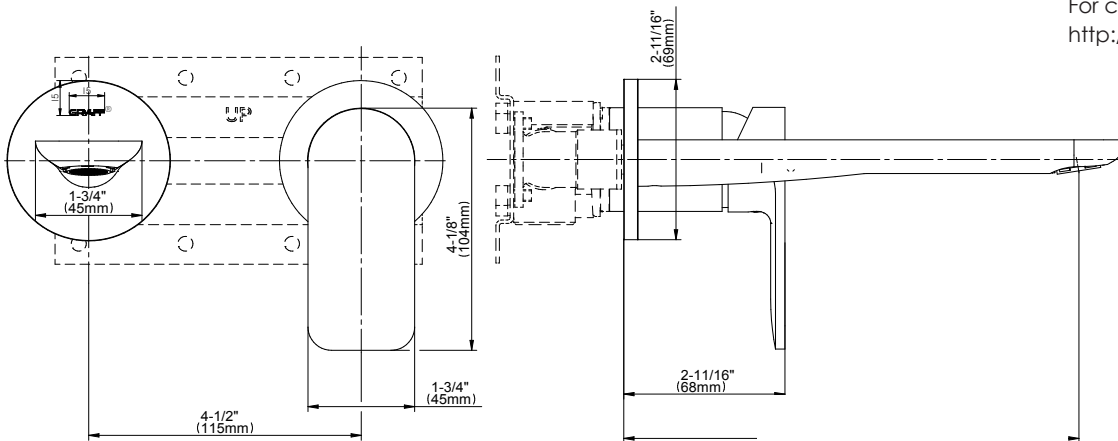

Warranty

- Limited lifetime warranty

For complete warranty information go to <http://www.graff-designs.com/en/info/faqs>