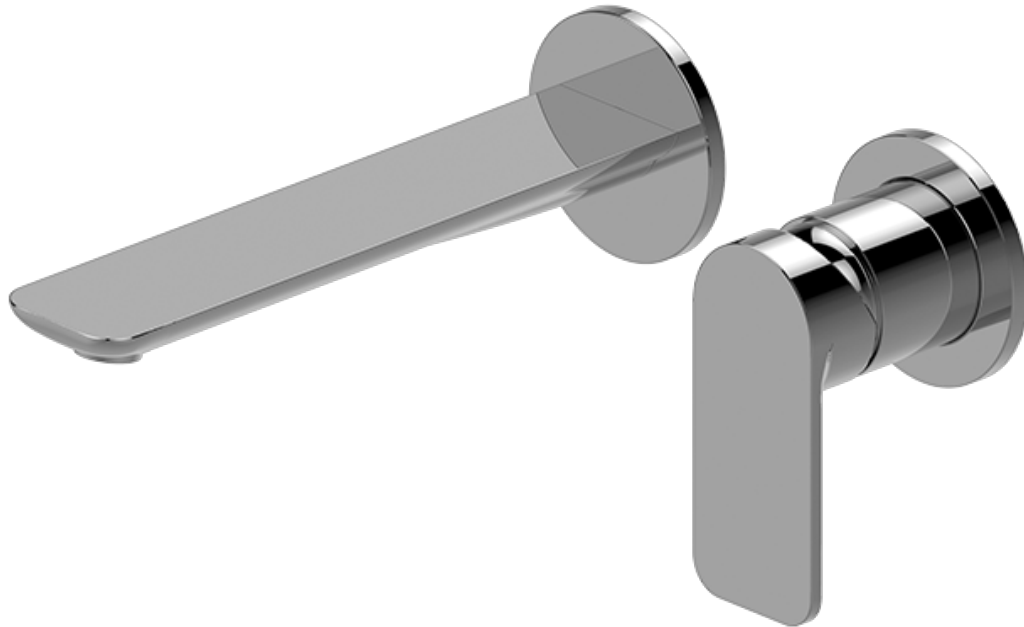

BATHROOM  
Sento Wall-Mounted Lavatory  
Faucet w/Single Handle  
**G-6338-LM42W**

---

**GRAFF®**

### **Information**

- Wall-mount spout and handle installation
- Aerated flow rate  $\leq 1.2$  max gpm
- 7-1/2" spout reach
- Handle may be installed on left or right of spout
- Drain assembly not included
- Optional matching decorative trap G-9970
- Optional extension kit
- ADA
- CALGreen

# G-6338-LM42W

Sento Collection

Wall-Mounted Lavatory Faucet w/Single Handle

**GRAFF**<sup>®</sup>  
CUTTING EDGE DESIGN

## Product Features

- Wall-mount spout and handle installation
- Aerated flow rate  $\leq 1.2$  max gpm
- 8-3/8" spout reach
- Handle may be installed on left or right of spout
- Swivel aerator
- Optional extension kit