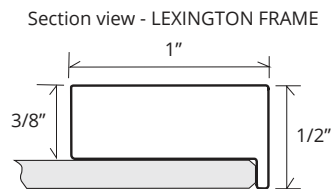

FULL-LENGTH LEXINGTON MIRRORED CABINET

GC-1672-6-SC-LE

Side Mirror Kit - Order for Surface Mount, #SMK6-72; or Semi Recessed #SRMK2-72

Finishes: Polished Chrome, Polished Nickel, Brushed Nickel, Oil Rubbed Bronze

SPECIFICATIONS

Roughing-in Opening	14 3/8" x 72 1/8"
Overall Dimensions	15 1/8" x 72 7/8"

GLASSCRAFTERS INC.

Handed Door is available with Left or Right Side Hinges. (add "L" or "R" to model code)

Not available with Beveled Mirror