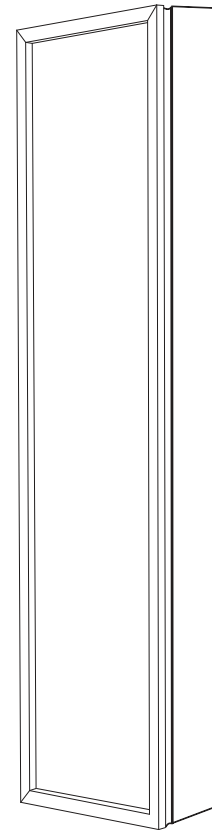

FULL-LENGTH LEXINGTON MIRRORED CABINET

GC-1672-6-SC-LE

Side Mirror Kit - Order for Surface Mount, #SMK6-72; or Semi Recessed #SRMK2-72

Finishes: Polished Chrome, Polished Nickel, Brushed Nickel, Oil Rubbed Bronze

SPECIFICATIONS

Roughing-in Opening	14 3/8" x 72 1/8"
Overall Dimensions	15 1/8" x 72 7/8"

GLASSCRAFTERS INC.

Handed Door is available with Left or Right Side Hinges. (add "L" or "R" to model code)

Not available with Beveled Mirror

Side Mirror Kit
SMK6-72
Order for
Surface
Mount

Side Mirror Kit
SRMK2-72
Order for
Semi-Recessed
Mount

GLASSCRAFTERS, INC.
193 Veterans Blvd. Carlstadt, NJ 07072
1+ (800) 233-7362 (F) 1+ (888) 233-7362
sales@glasscraftersinc.com