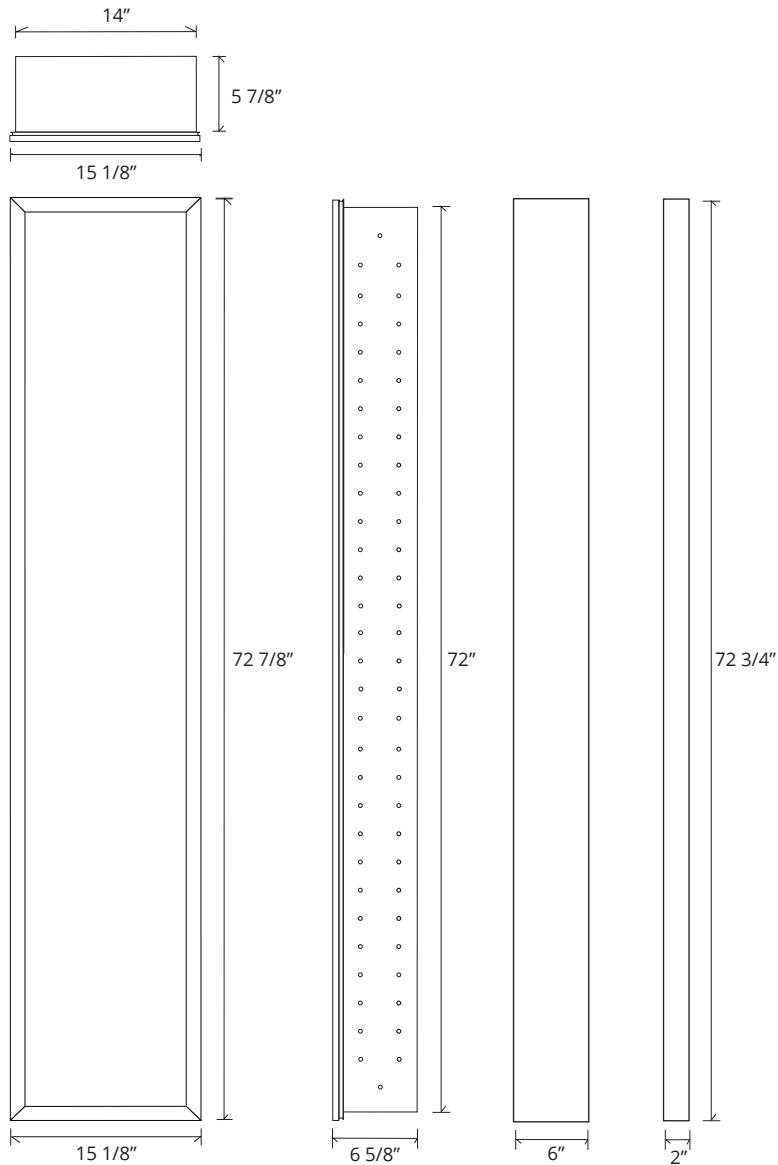

FULL-LENGTH LEXINGTON MIRRORED CABINET

GC-1672-6-SC-LE

Side Mirror Kit - Order for Surface Mount, #SMK6-72; or Semi Recessed #SRMK2-72

Finishes: Polished Chrome, Polished Nickel, Brushed Nickel, Oil Rubbed Bronze

SPECIFICATIONS

Roughing-in Opening	14 3/8" x 72 1/8"
Overall Dimensions	15 1/8" x 72 7/8"

GLASSCRAFTERS INC.

Handed Door is available with Left or Right Side Hinges. (add "L" or "R" to model code)

Not available with Beveled Mirror