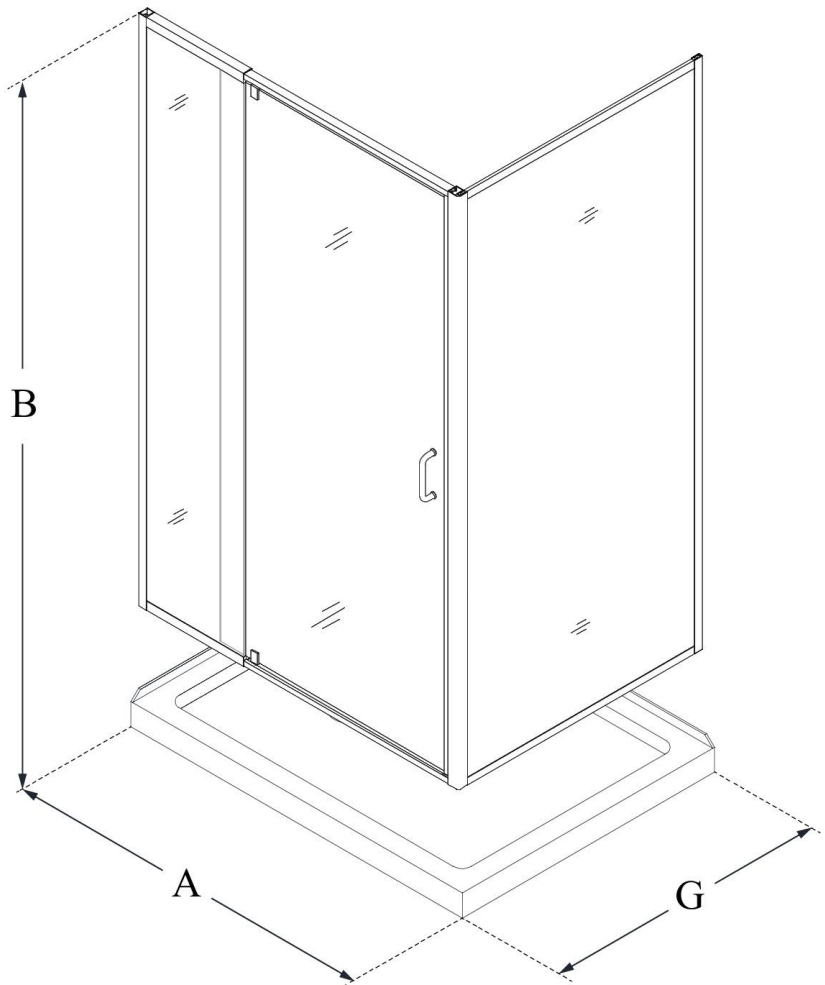

## **FLEX**

DreamLine Flex 36 in. D x 60 in.  
W x 74 3/4 in. H Semi-Frameless  
Pivot Shower Enclosure and  
SlimLine Shower Base Kit

### **CONFIGURATION DIMENSIONS:**

**A: 60"**

KIT WIDTH

**B: 74 3/4"**

KIT HEIGHT

**G: 36"**

KIT DEPTH

### **AVAILABLE DRAIN LOCATIONS:**

- LEFT
- RIGHT

For precise drain location, please refer to the  
included base technical drawing

DreamLine reserves the right to update or modify the hardware or materials pictured  
without prior notice for the purpose of product improvement and customer satisfaction.