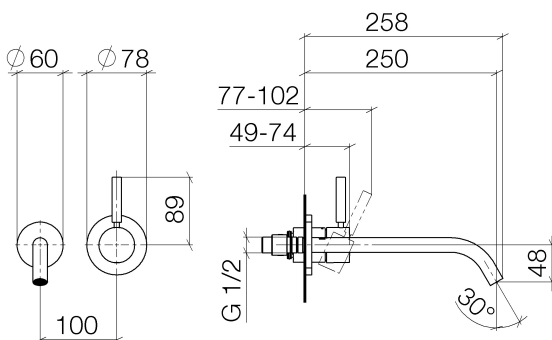

Sink - Meta

Wall-mounted single-lever mixer without drain - polished chrome

Article number: 36 861 660-00 0010

- 9-7/8" Projection
- Rigid spout
- Round aerated stream
- Spout hole diameter 1-1/2"
- Hole diameter single-lever mixer 2-1/4"
- 2-1/8" diameter flange for spout
- Diameter flange for mixer 3-1/8"
- Water flow rate limited to max. 1.2 gpm
- lead-free
- (ADA)

polished chrome

Accessory is required for this item.

Dimensional drawing

Sink - Meta

Wall-mounted single-lever mixer without drain - polished chrome

Article number: 36 861 660-00 0010

All dimensions in mm / inch = mm x 0,0394

Flow rate chart

Sink - Meta

Wall-mounted single-lever mixer without drain - polished chrome

Article number: 36 861 660-00 0010

Other surface finishes

platinum matte

36 861 660-06 0010

black matte

35 860 970-90 0010

Rough for wall-mounted
faucet mixer on right -