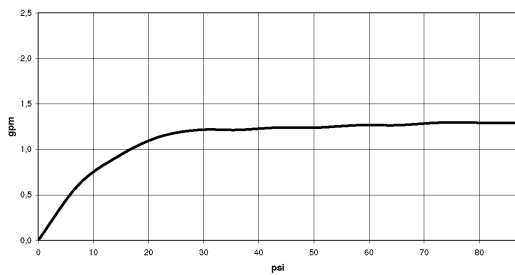

Sink - Meta

Wall-mounted single-lever mixer without drain - polished chrome

Article number: 36 861 660-00 0010

- 9-7/8" Projection
- Rigid spout
- Round aerated stream
- Spout hole diameter 1-1/2"
- Hole diameter single-lever mixer 2-1/4"
- 2-1/8" diameter flange for spout
- Diameter flange for mixer 3-1/8"
- Water flow rate limited to max. 1.2 gpm
- lead-free
- (ADA)

polished chrome

Accessory is required for this item.

Dimensional drawing

Sink - Meta

Wall-mounted single-lever mixer without drain - polished chrome

Article number: 36 861 660-00 0010

All dimensions in mm / inch = mm x 0,0394

Flow rate chart

Sink - Meta

Wall-mounted single-lever mixer without drain - polished chrome

Article number: 36 861 660-00 0010

Other surface finishes

platinum matte

36 861 660-06 0010

black matte