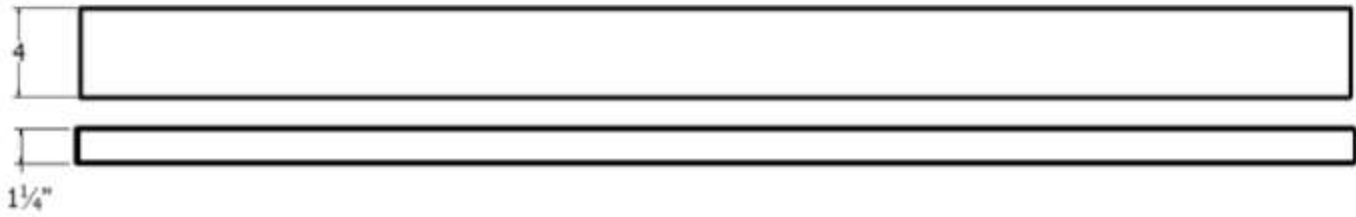

QUARTZ TOP

DICKSON

Available Colors:
SOLID WHITE
WHITE CARRARA

Faucet:
SINGLE FAUCET HOLE
8" WIDESPREAD

Backsplash:
3/4" THICKNESS

TOP

FRONT

QS6122 SPECIFICATION