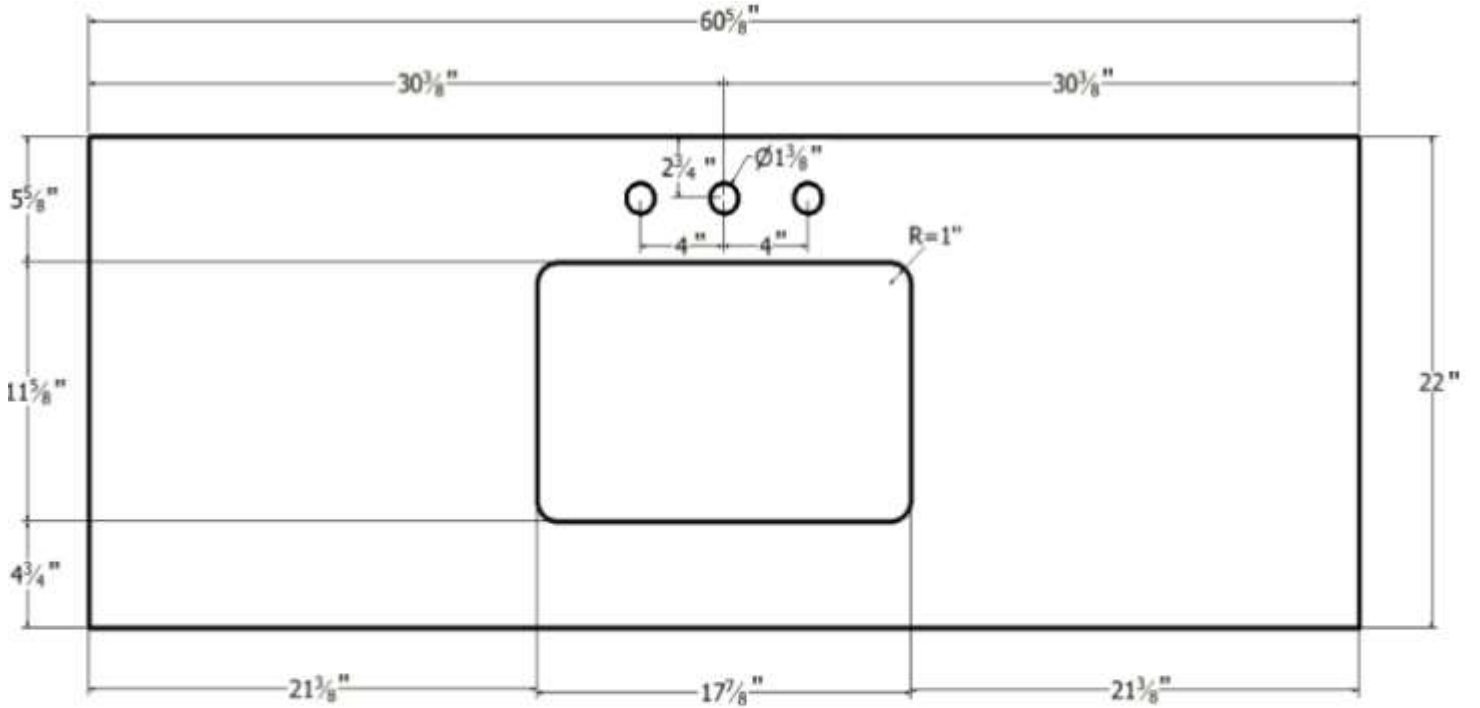

QUARTZ TOP

DICKSON

Available Colors:
SOLID WHITE
WHITE CARRARA

Faucet:
SINGLE FAUCET HOLE
8" WIDESPREAD

Backsplash:
3/4" THICKNESS

TOP

FRONT

QS6122 SPECIFICATION