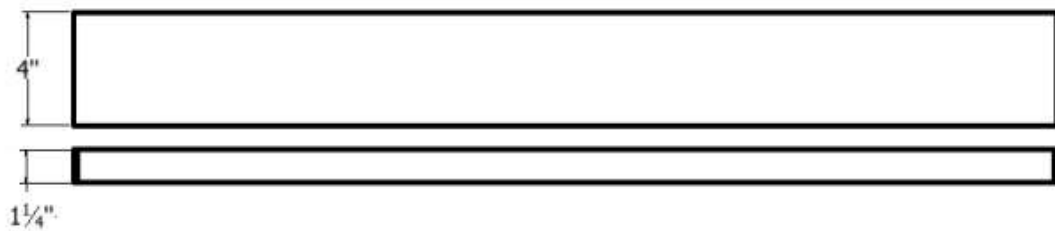

Available Colors:
SOLID WHITE
WHITE CARRARA

Faucet:
SINGLE FAUCET HOLE
8" WIDESPREAD

Backsplash:
3/4" THICKNESS

TOP

FRONT

QS3722 SPECIFICATION