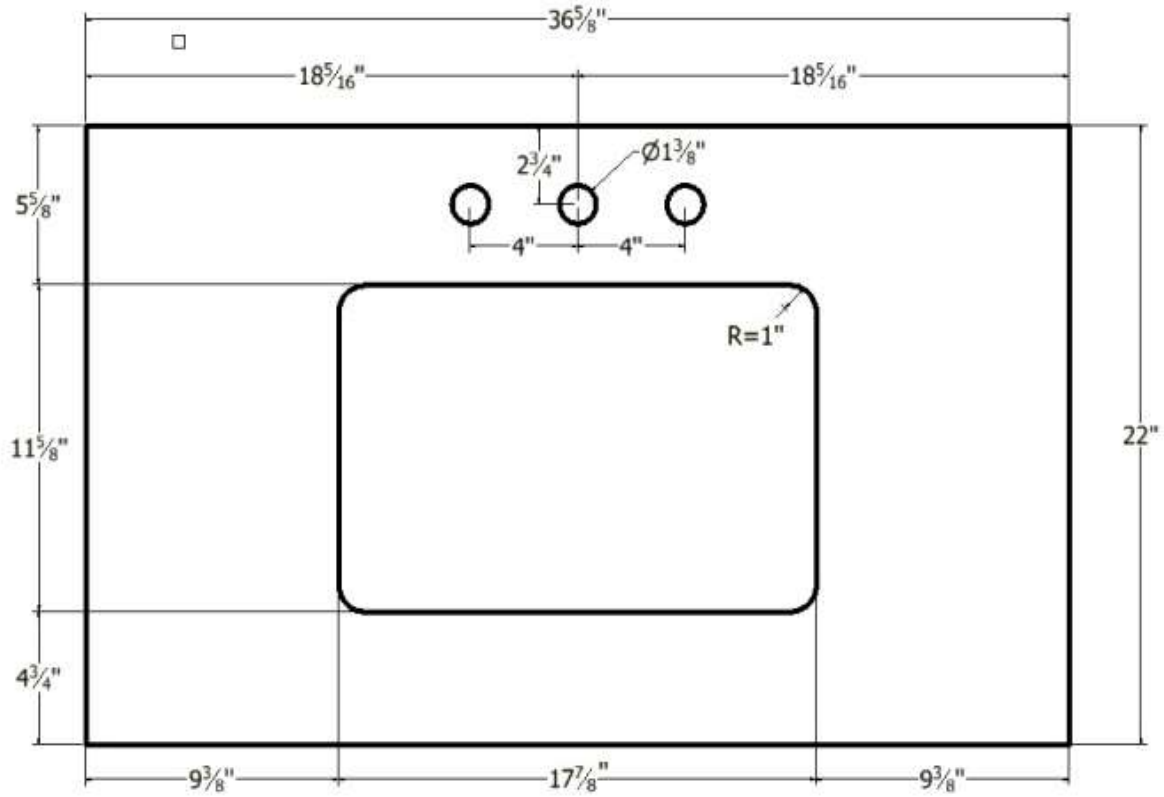

Available Colors:
SOLID WHITE
WHITE CARRARA

Faucet:
SINGLE FAUCET HOLE
8" WIDESPREAD

Backsplash:
3/4" THICKNESS

TOP

FRONT

QS3722 SPECIFICATION