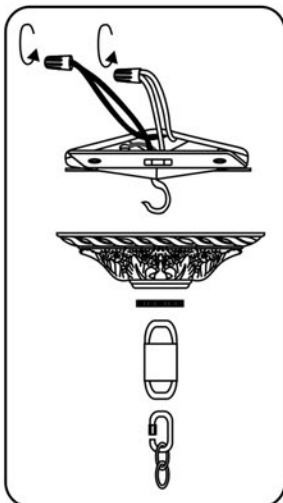

CRYST RAMA

1958

95 Cantiague Rock Road, Westbury NY 11590
 ph:516.931.9090 fax: 516. 931.1254
 info@crystorama.com www.crystorama.com

MODEL#:4460-CL-MWP ASSEMBLY AND DRESSING INSTRUCTIONS

All electrical components must be installed by a licensed electrician in accordance with the National Electric Code and the appropriate local electrical codes.

- A= (1x60mm Ball + 6 Jewels)x 1set
- B= (20/75-3" + 7 Jewels)x 12sets
- C= (9/75-3" + 8 Jewels)x 6sets
- D= (1 Square with 3 Holes + 4 Jewels)x 72sets
- E= (1 Square with 3 Holes + 8 Jewels)x 36sets
- F= (1 Square with 3 Holes + 10 Jewels)x 72sets
- G= (1 Square with 3 Holes + 6 Jewels)x 36sets
- H= (1 Square with 3 Holes + 2 Jewels)x 12sets
- I= (9/89-3.5" + 5 Jewels)x 12sets
- J= (20/89-3.5" + 5 Jewels)x 12sets
- K= (20/89-3.5" + 4 Jewels)x 12sets
- L= (9/89-3.5" + 2 Jewels)x 36sets
- M= (9/75-3" + 3 Jewels)x 12sets
- N= (20/89-3.5" + no Jewel)x 36sets

- O= (20/89-3.5" + 3 Jewel)x 24sets
- P= (9/89-3.5" + no Jewel)x 24sets
- Q= (20/75-3" + 3 Jewels)x 24sets
- R= (20/75-3" + no Jewel)x 24sets
- S= (9/75-3" + 3 Jewel)x 48sets
- T= (9/75-3" + no Jewel)x 36sets
- U= (20/50-2" + 3 Jewels)x 12sets
- V= (9/64-2.5" + 5 Jewels)x 6sets
- W= (20/89-3.5")x 36sets
- X= (32 Jewels Strand)x 12sets
- Y= (1x50mm Ball + 1x50mm Jewel)x 1set
- Z= (9/50-2")x 180sets