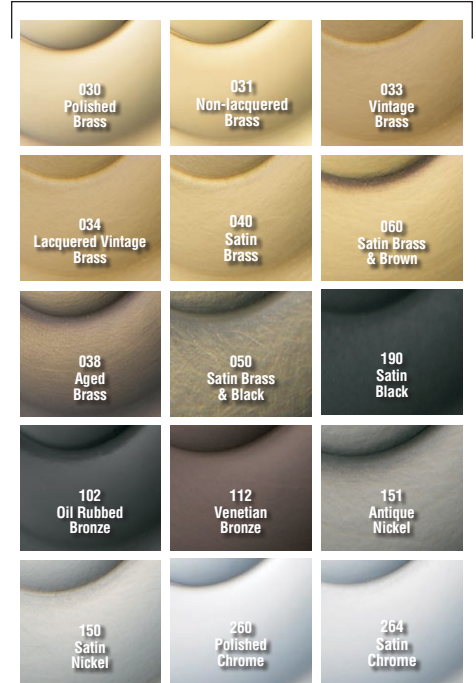

BALDWIN®

5038 / 5157 ESTATE ROSES

5157 is for privacy function

SPECIFICATIONS

> Material: Solid Forged Brass

TIER 1 FINISHES

TIER 2 FINISHES