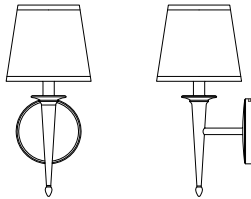

Siena 2

CUSTOM OPTIONS

The Siena holds true to its classical form while incorporating clean bold lines. Its presence will add a touch of elegance and sophistication to any decor.

DIMENSIONS

14.75"H x 6.54"W x 7.30"P

Tel 508.205.0545
Toll Free 877.722.AYRE
Fax 508.205.0548

ayrelight.com

Siena 2

CUSTOM OPTIONS

Refer to the instructions for correct j-box placement and installation requirements.

Est. Weight: 4.94 lbs 

MODEL

SIENA SCONCE // SIE2

DIMENSIONS

Height: 14.75
Width: 6.54
Projection: 7.30

FIXTURE TYPE

Sconce / S

DIFFUSER

White Shantung / WS

FINISH