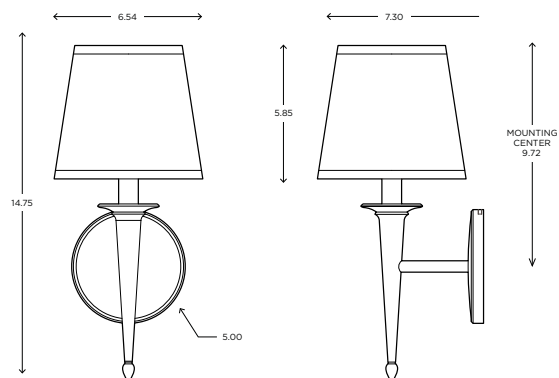

Siena 2

CUSTOM OPTIONS

The Siena holds true to its classical form while incorporating clean bold lines. Its presence will add a touch of elegance and sophistication to any decor.

DIMENSIONS

14.75"H x 6.54"W x 7.30"P

SIENA SCONCE // SIE2

DIMENSIONS

Height: 14.75
Width: 6.54
Projection: 7.30

FIXTURE TYPE

Sconce / S

DIFFUSER

White Shantung / WS

FINISH