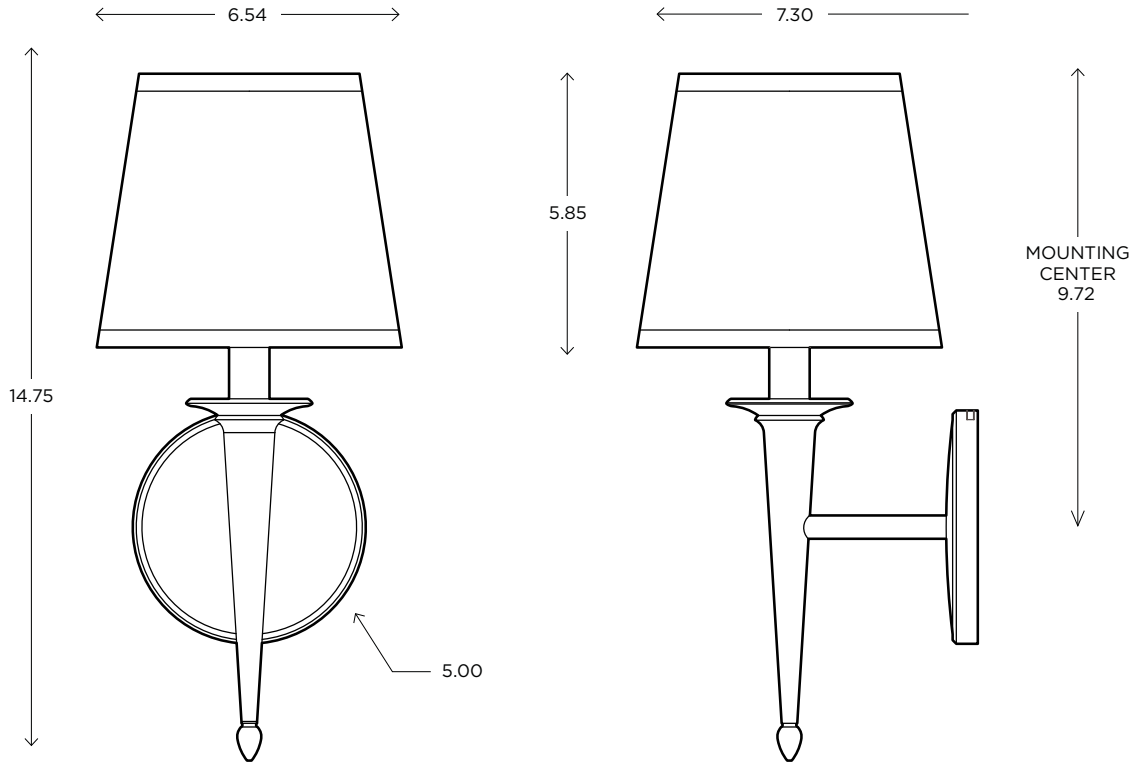

Siena 2

CUSTOM OPTIONS

Refer to the instructions for correct j-box placement and installation requirements.

Est. Weight: 4.94 lbs

MODEL

SIENA SCONCE // SIE2

DIMENSIONS

Height: 14.75
Width: 6.54
Projection: 7.30

FIXTURE TYPE

Sconce / S

DIFFUSER

White Shantung / WS

FINISH

Brushed Nickel / BN
Polished Nickel / PN
Oil Rubbed Bronze / OB

LAMPING / VOLTAGE

INCANDESCENT / INC
[1] 100W Max, Medium Base, 120V, dimming
FLUORESCENT / FL
[1] CFL 18W GX24q-2 Base 120V, non-dimming
LED / LED
[1] 9.5W Medium Base 120V, dimming

RELATED PRODUCTS

SIENA SCONCE // SIE1
ADA

SIENA SCONCE // SIED
ADA

SIENA SCONCE // SIED
ADA

METRO SCONCE // MET2

CYGNUS SCONCE // CYG1

Ayre Architectural Lighting
14 Bristol Drive, Unit B
South Easton, MA 02375

Tel 508.205.0545
Toll Free 877.722.AYRE
Fax 508.205.0548

ayrelight.com