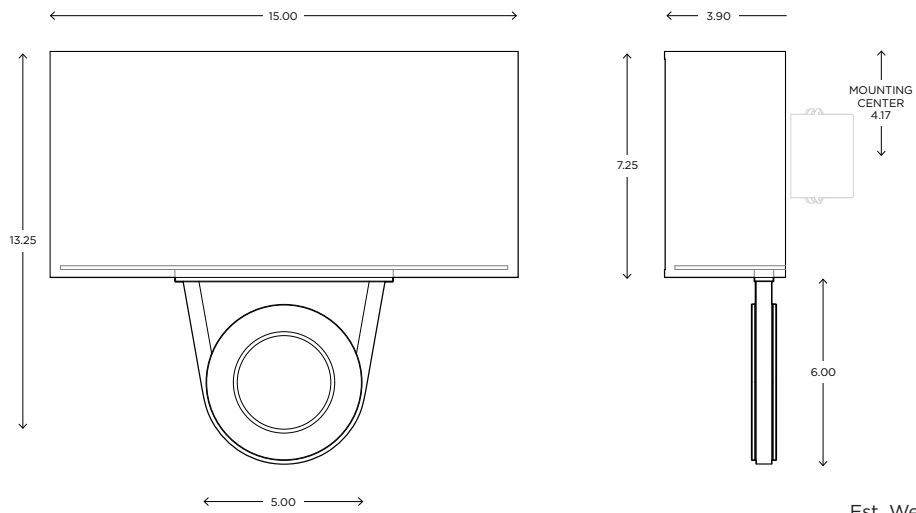

DIMENSIONS

15.50"H x 8.13"W x 3.90"P

LAMPING / VOLTAGE

- [1] 60W Max Incandescent Candelabra Base
610 Lumens, 2700K, 120V, dimming
- [1] 18/26/32W Fluorescent CFL GX24q-3 Base
1200/1800/2400 Lumens, 3000K, 120V
non-dimming
- [1] 12W LED Module
1200 Lumens, 3000K, 120V, dimming

Tel 508.205.0545
Toll Free 877.722.AYRE
Fax 508.205.0548

ayrelight.com

Boutique Rio

ADA | CUSTOM OPTIONS

MODEL
RIO SCONCE // RIO1

MODEL
RIO SCONCE // RIO2

This fixture mounts independently from diffuser/backplate. The outlet box is located behind the diffuser.

Refer to the instructions for correct j-box placement and installation requirements.

Est. Weight: 4.59 lbs 

MODEL
RIO SCONCE // RIO1

DIMENSIONS

Height: 15.50
Width: 8.13
Projection: 3.90

FIXTURE TYPE

ADA Sconce / A