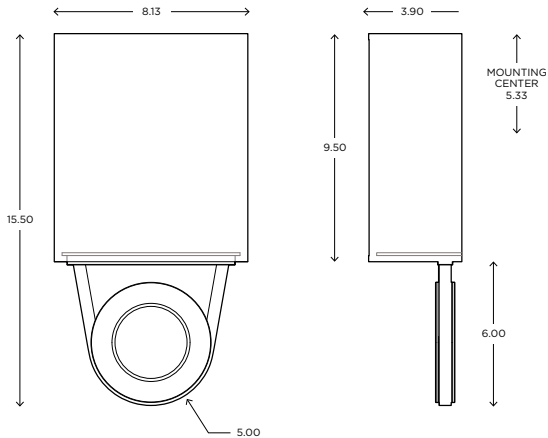

Boutique Rio

ADA | CUSTOM OPTIONS

The Rio is a distinctive machined aluminum sconce with wonderful industrial-chic styling. It is a piece transformed by its finishes. In polished aluminum, a sophistication takes over and redefines Rio as a piece of absolute elegance. In Architectural Bronze it becomes an exercise in classicism.

DIMENSIONS

15.50"H x 8.13"W x 3.90"P

LAMPING / VOLTAGE

- [1] 60W Max Incandescent Candelabra Base
  610 Lumens, 2700K, 120V, dimming
- [1] 18/26/32W Fluorescent CFL GX24q-3 Base
  1200/1800/2400 Lumens, 3000K, 120V
  non-dimming
- [1] 12W LED Module
  1200 Lumens, 3000K, 120V, dimming

FINISH

Polished Aluminum, Brushed Aluminum,
Oil Rubbed Bronze