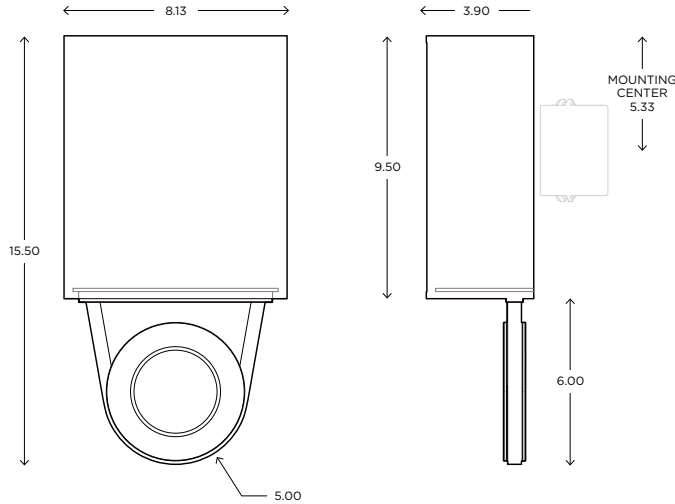

Boutique Rio

ADA | CUSTOM OPTIONS

MODEL
RIO SCONCE // RIO1

MODEL
RIO SCONCE // RIO2