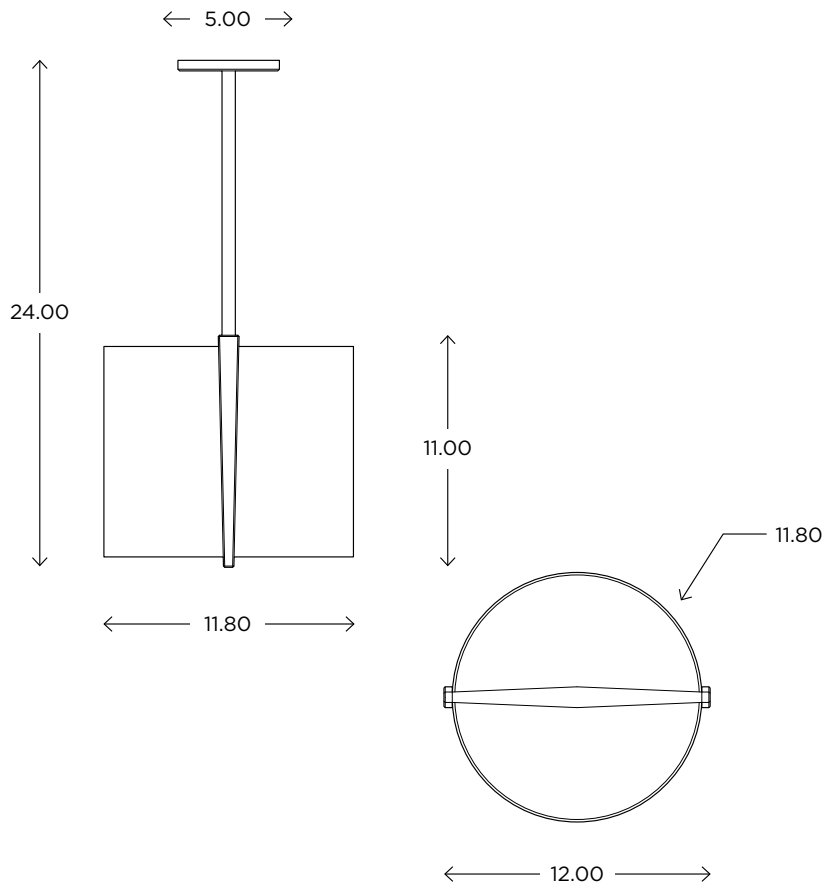

Lyric 12" PENDANT

CUSTOM OPTIONS

Refer to the instructions for correct j-box placement and installation requirements.

Est. Weight: 7.78 lbs

MODEL

LYRIC PENDANT // LYR12

DIMENSIONS

Height: 24.00
Diameter: 12.00

FIXTURE TYPE

Pendant / P

DIFFUSER

Shiny Opal Acrylic / SA
Matte Opal Acrylic / MA

FINISH

Brushed Nickel / BN
Polished Nickel / PN
Oil Rubbed Bronze / OB

LAMPING / VOLTAGE

INCANDESCENT / INC
[1] 100W Max, Medium Base, 120V, dimming
FLUORESCENT / FL
[1] CFL 18/26/32W GX24q-3 Base, 120V, non-dimming
LED / LED
[1] 9.5W Medium Base 120V, dimming

RELATED PRODUCTS

LYRIC PENDANT // LYR24

LYRIC SCONCE // LYR1

ADA

PETAL PENDANT // PET1

LITEBOX PENDANT // LBP16