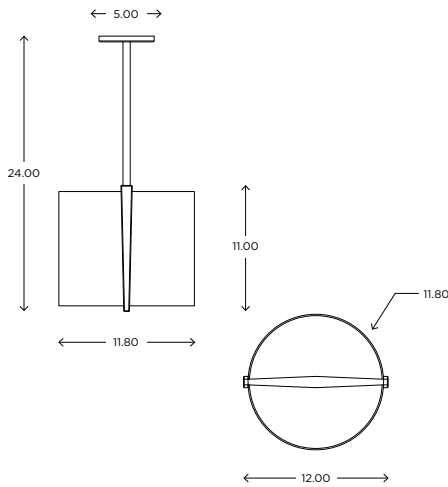

Lyric 12" PENDANT

CUSTOM OPTIONS

The Lyric Pendant's understated elegance is enhanced by gradually tapered and artfully chamfered metalwork. In its petite form it is quite charming. Lamping options include fluorescent and incandescent. It is part of the Lyric family and is also available as a matching ADA sconce.

DIMENSIONS

24.00"H x 12.00"D

LAMPING / VOLTAGE

- [1] 100W Max Incandescent Medium Base
1250 Lumens, 2700K, 120V, dimming
- [1] 18/26/32W Fluorescent CFL GX24q-3 Base
1200/1800/2400 Lumens, 3000K, 120V
non-dimming
- [1] 9.5W LED 60W Equiv. Medium Base
800 Lumens, 2700K, 120V, dimmable

MODEL

LYRIC PENDANT // LYR12

DIMENSIONS

Height: 24.00
Diameter: 12.00

FIXTURE TYPE

Pendant / P

DIFFUSER

Shiny Opal Acrylic / SA
Matte Opal Acrylic / MA