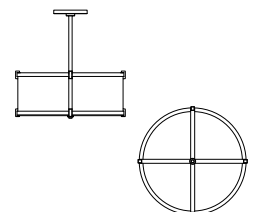

Ayre Architectural Lighting
14 Bristol Drive, Unit B
South Easton, MA 02375

Tel 508.205.0545
Toll Free 877.722.AYRE
Fax 508.205.0548

ayrelight.com