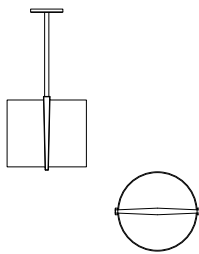

Tel 508.205.0545
Toll Free 877.722.AYRE
Fax 508.205.0548

ayrelight.com

Lyric 12" PENDANT

CUSTOM OPTIONS

Refer to the instructions for correct j-box placement and installation requirements.

Est. Weight: 7.78 lbs 

MODEL

LYRIC PENDANT // LYR12

DIMENSIONS

Height: 24.00
Diameter: 12.00

FIXTURE TYPE

Pendant / P

DIFFUSER

Shiny Opal Acrylic / SA
Matte Opal Acrylic / MA