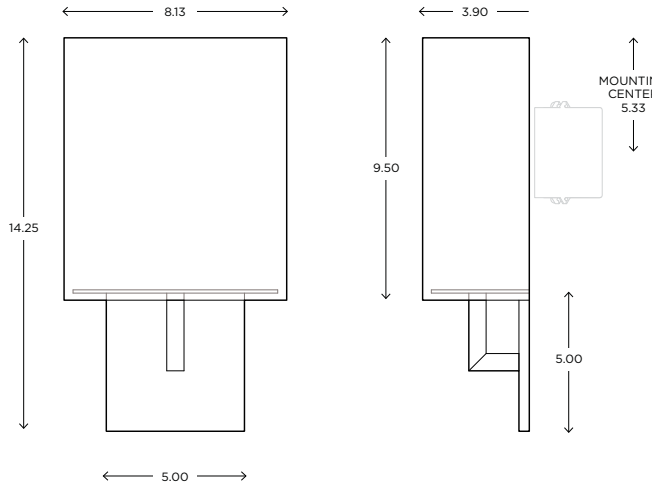

Boutique Helika

ADA | CUSTOM OPTIONS

MODEL
HELIKA SCONCE // HEL1