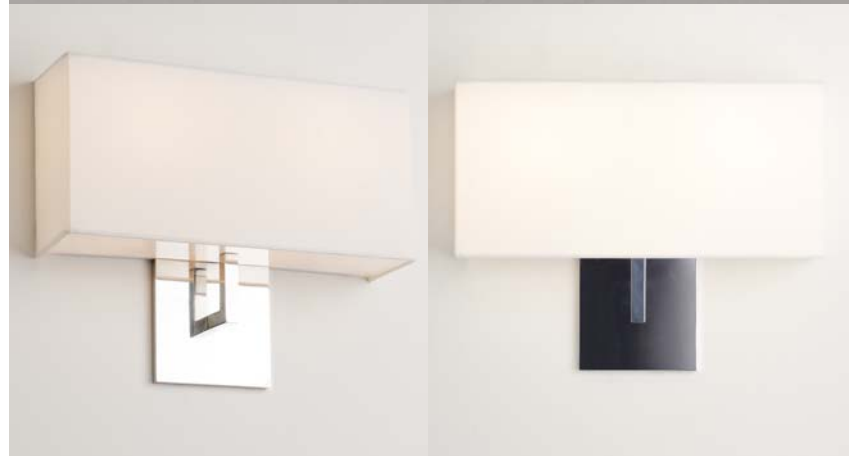

Boutique Helika

ADA | CUSTOM OPTIONS

The Helika sconce is offered in a variety of distinctive metal finishes, and lamping options. Simplicity, functionality, and minimalism are all attributes of this ADA sconce. Manufactured of reclaimed and recycled aluminum. It is offered in energy efficient fluorescent, LED, as well as incandescent lamping.

DIMENSIONS

14.25"H x 8.13"W x 3.90"P

LAMPING / VOLTAGE

- [1] 60W Max Incandescent Candelabra Base
610 Lumens, 2700K, 120V, dimming
- [1] 18/26/32W Fluorescent CFL GX24q-3 Base
1200/1800/2400 Lumens, 3000K, 120V
non-dimming
- [1] 12W LED Module
1200 Lumens, 3000K, 120V, dimming

FINISH

Polished Aluminum, Brushed Aluminum,
Oil Rubbed Bronze

DIFFUSER

White Shantung
Acrylic Available (additional cost)

Available as a double sconce

Ayre Architectural Lighting
14 Bristol Drive, Unit B
South Easton, MA 02375