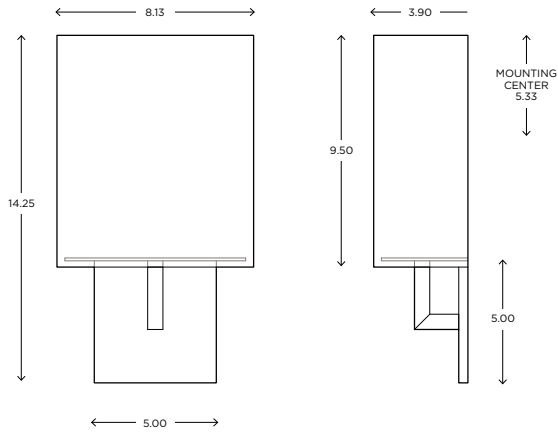

Boutique Helika

ADA | CUSTOM OPTIONS

The Helika sconce is offered in a variety of distinctive metal finishes, and lamping options. Simplicity, functionality, and minimalism are all attributes of this ADA sconce. Manufactured of reclaimed and recycled aluminum. It is offered in energy efficient fluorescent, LED, as well as incandescent lamping.

DIMENSIONS

14.25"H x 8.13"W x 3.90"P

LAMPING / VOLTAGE

- [1] 60W Max Incandescent Candelabra Base
  610 Lumens, 2700K, 120V, dimming
- [1] 18/26/32W Fluorescent CFL GX24q-3 Base
  1200/1800/2400 Lumens, 3000K, 120V
  non-dimming
- [1] 12W LED Module
  1200 Lumens, 3000K, 120V, dimming

FINISH

Polished Aluminum, Brushed Aluminum,
Oil Rubbed Bronze