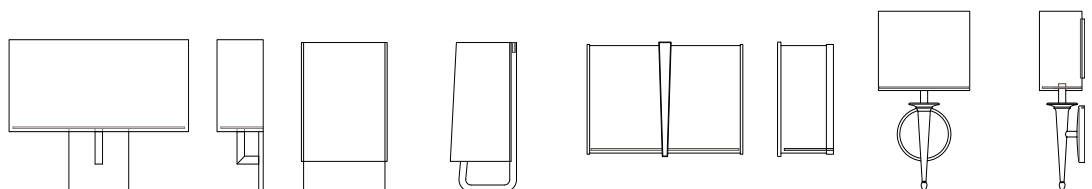

Ayre Architectural Lighting
14 Bristol Drive, Unit B
South Easton, MA 02375

Tel 508.205.0545
Toll Free 877.722.AYRE
Fax 508.205.0548

ayrelight.com