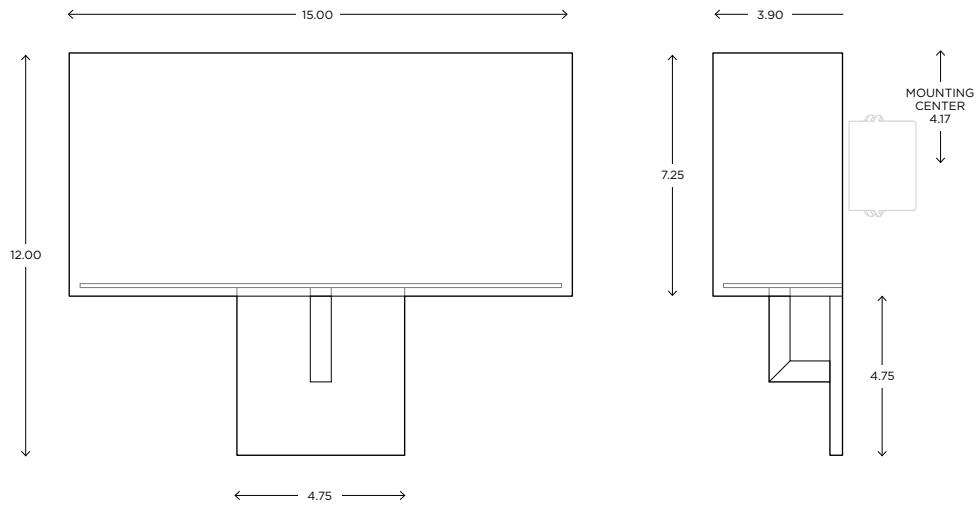

MODEL
HELIKA SCONCE // HELD

This fixture mounts independently from diffuser/backplate. The outlet box is located behind the diffuser.

Refer to the instructions for correct j-box placement and installation requirements.

Est. Weight: 3.91 lbs

MODEL
HELIKA SCONCE // HEL1