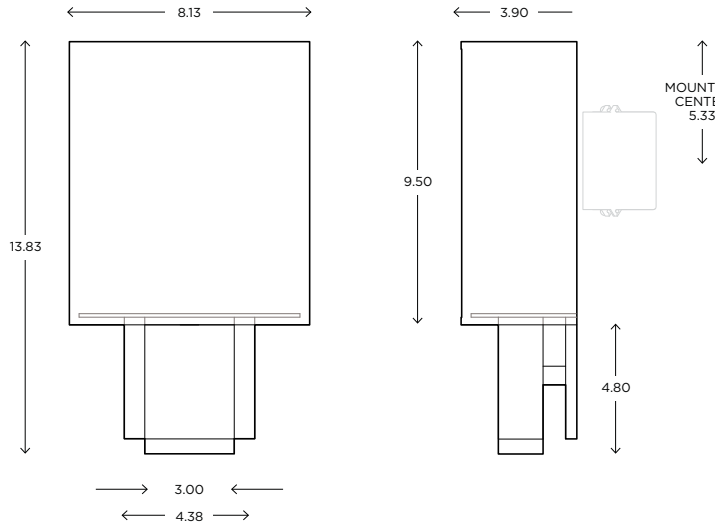

Boutique Dia

ADA CUSTOM OPTIONS

MODEL
DIA SCNCE // DIA1

MODEL
DIA SCNCE // DIAD