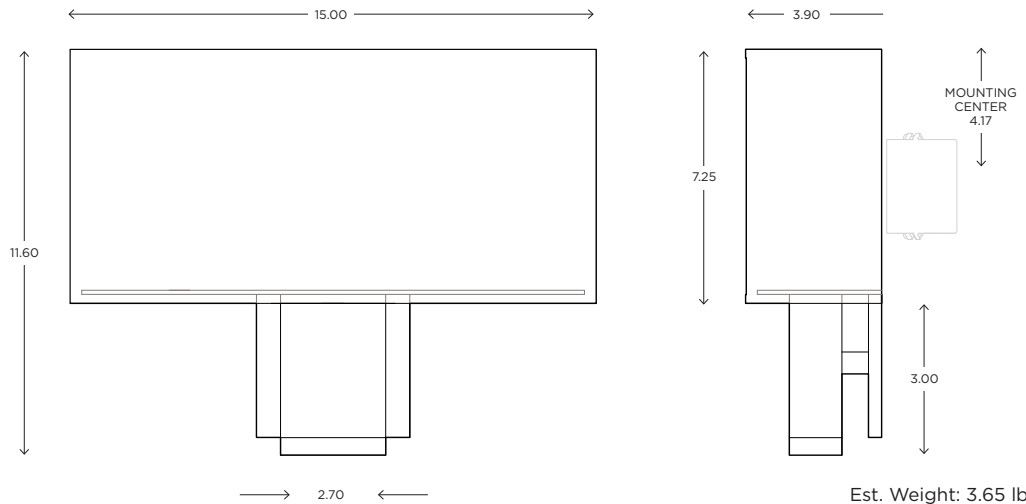

DIMENSIONS

13.83"H x 8.13"W x 3.90"P

LAMPING / VOLTAGE

- [1] 60W Max Incandescent Candelabra Base
610 Lumens, 2700K, 120V, dimming
- [1] 18/26/32W Fluorescent CFL GX24q-3 Base
1200/1800/2400 Lumens, 3000K, 120V
non-dimming
- [1] 12W LED Module
1200 Lumens, 3000K, 120V, dimming

This fixture mounts independently from diffuser/backplate. The outlet box is located behind the diffuser.

Refer to the instructions for correct j-box placement and installation requirements.

Est. Weight: 3.65 lbs

MODEL
DIA SCNCE // DIA1

DIMENSIONS

Height: 13.83
Width: 8.13
Projection: 3.90

FIXTURE TYPE

ADA Sconce / A

DIFFUSER

White Shantung / WS

FINISH