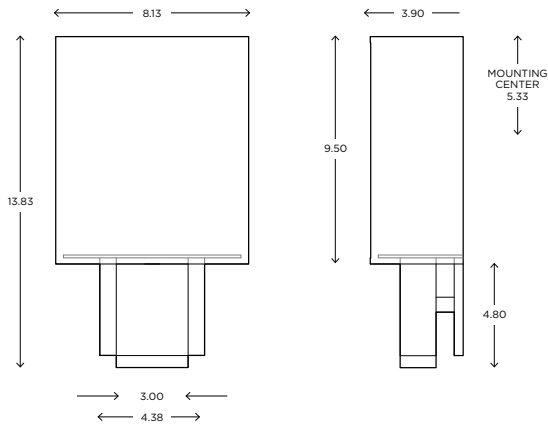

Boutique Dia

ADA | CUSTOM OPTIONS

The Dia sconce is offered in a variety of distinctive wood species, metal finishes, and lamping options. Dia focuses attention on conservation and sustainability. We use repurposed and renewable wood, reclaimed and recycled aluminum, and offer the option of energy efficient fluorescent or LED technology.

DIMENSIONS

13.83"H x 8.13"W x 3.90"P

LAMPING / VOLTAGE

- [1] 60W Max Incandescent Candelabra Base
  610 Lumens, 2700K, 120V, dimming
- [1] 18/26/32W Fluorescent CFL GX24q-3 Base
  1200/1800/2400 Lumens, 3000K, 120V
  non-dimming
- [1] 12W LED Module
  1200 Lumens, 3000K, 120V, dimming

FINISH

Polished Aluminum, Brushed Aluminum,
Oil Rubbed Bronze

+

Mahogany, Sapele, Bamboo, Ebony