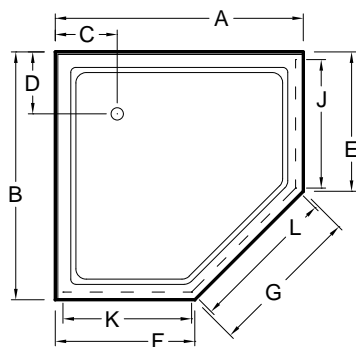

Always check the website for the most updated specifications: www.americh.com

Model No.	Outside Dimension							Centerline Dimenions				
	A	B	C	D	E	F	G	H	I	J	K	L
Single Threshold												
A3232ST	32"	32"	16"	16"				31"				
A3434ST	34"	34"	17"	17"				33"				
A3442ST	34"	42"	17"	21"				33"				
A3636ST	36"	36"	18"	18"				35½"				
A3838ST	38"	38"	19"	19"				37"				
A4234ST	42"	34"	21"	17"				41"				
A4236ST	42"	36"	21"	18"				41"				
A4242ST	42"	42"	21"	21"				41"				
A4832ST	48"	32"	24"	16"				47"				
A4834ST	48"	34"	24"	17"				47"				
A4836ST	48"	36"	24"	18"				47"				
A4848ST	48"	48"	24"	24"				47"				
A5434ST	54"	34"	27"	17"				53"				
A6032ST	60"	32"	30"	16"				59"				
A6034ST	60"	34"	30"	17"				59"				

Double Threshold												
A3636DT	36"	36"	18"	18"				33¼"	33¼"			
A3838DT	38"	38"	19"	19"				35½"	35½"			
A4242DT	42"	42"	21"	21"				39"	39"			

Neo Angle												
A3636NEO	36"	36"	12"	12"	18"	18"	26"			17"	17"	23½"
A3838NEO	38"	38"	12"	12"	19"	19"	27"			17½"	17½"	25"
A4242NEO	42"	42"	12"	12"	21"	21"	29"			19¾"	19¾"	27¾"
A4848NEO	48"	48"	12"	12"	27"	27"	29"			26½"	26½"	27½"

Always check the website for the most updated specifications: www.americh.com

Model No.	Outside Dimension							Centerline Dimenions					
	A	B	C	D	E	F	G	H	I	J	K	L	
Barrier Free (ADA)													
A3636BF	36"	36"	18"	18"				31½"					
A4836BF	48"	36"	24"	18"				43½"					
A4848BF	48"	48"	24"	24"				43½"					
A6032BF	60"	32"	30"	16"				55"					
A6636BF	66"	36"	33"	18"				59"					

Single Threshold with Seat

Single Threshold with Seat													
A4836STS-RH	48"	36"	24"	18"				47½"					
A4836STS-LH	48"	36"	24"	18"				47½"					
A6036STS-RH	60"	36"	30"	18"				59½"					
A6036STS-LH	60"	36"	30"	18"				59½"					