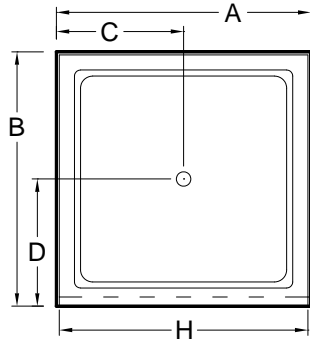

Always check the website for the most updated specifications: www.americh.com

Model No.	Outside Dimension							Centerline Dimenions				
	A	B	C	D	E	F	G	H	I	J	K	L
Single Threshold												
A3232ST	32"	32"	16"	16"				31"				
A3434ST	34"	34"	17"	17"				33"				
A3442ST	34"	42"	17"	21"				33"				
A3636ST	36"	36"	18"	18"				35½"				
A3838ST	38"	38"	19"	19"				37"				
A4234ST	42"	34"	21"	17"				41"				
A4236ST	42"	36"	21"	18"				41"				
A4242ST	42"	42"	21"	21"				41"				
A4832ST	48"	32"	24"	16"				47"				
A4834ST	48"	34"	24"	17"				47"				
A4836ST	48"	36"	24"	18"				47"				
A4848ST	48"	48"	24"	24"				47"				
A5434ST	54"	34"	27"	17"				53"				
A6032ST	60"	32"	30"	16"				59"				
A6034ST	60"	34"	30"	17"				59"				

Double Threshold												
A3636DT	36"	36"	18"	18"				33¼"	33¼"			
A3838DT	38"	38"	19"	19"				35½"	35½"			
A4242DT	42"	42"	21"	21"				39"	39"			

Neo Angle												
A3636NEO	36"	36"	12"	12"	18"	18"	26"			17"	17"	23½"
A3838NEO	38"	38"	12"	12"	19"	19"	27"			17½"	17½"	25"
A4242NEO	42"	42"	12"	12"	21"	21"	29"			19¾"	19¾"	27¾"
A4848NEO	48"	48"	12"	12"	27"	27"	29"			26½"	26½"	27½"

Always check the website for the most updated specifications: www.americh.com

Model No.	Outside Dimension							Centerline Dimenions					
	A	B	C	D	E	F	G	H	I	J	K	L	
Barrier Free (ADA)													
A3636BF	36"	36"	18"	18"				31½"					
A4836BF	48"	36"	24"	18"				43½"					
A4848BF	48"	48"	24"	24"				43½"					
A6032BF	60"	32"	30"	16"				55"					
A6636BF	66"	36"	33"	18"				59"					

Single Threshold with Seat

Single Threshold with Seat													
A4836STS-RH	48"	36"	24"	18"				47½"					
A4836STS-LH	48"	36"	24"	18"				47½"					
A6036STS-RH	60"	36"	30"	18"				59½"					
A6036STS-LH	60"	36"	30"	18"				59½"					