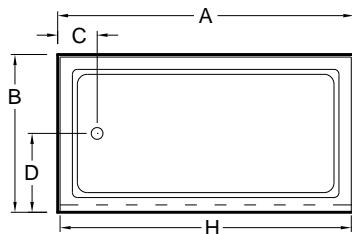

End Drain

End Drain													
A6032EL	60"	32"	8"	16"				59¼"					
A6032ER	60"	32"	8"	16"				59¼"