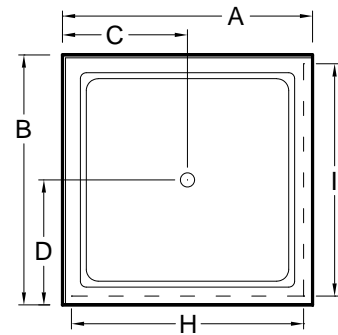

Always check the website for the most updated specifications: www.americh.com

Model No.	Outside Dimension							Centerline Dimenions				
	A	B	C	D	E	F	G	H	I	J	K	L
Single Threshold												
A3232ST	32"	32"	16"	16"				31"				
A3434ST	34"	34"	17"	17"				33"				
A3442ST	34"	42"	17"	21"				33"				
A3636ST	36"	36"	18"	18"				35½"				
A3838ST	38"	38"	19"	19"				37"				
A4234ST	42"	34"	21"	17"				41"				
A4236ST	42"	36"	21"	18"				41"				
A4242ST	42"	42"	21"	21"				41"				
A4832ST	48"	32"	24"	16"				47"				
A4834ST	48"	34"	24"	17"				47"				
A4836ST	48"	36"	24"	18"				47"				
A4848ST	48"	48"	24"	24"				47"				
A5434ST	54"	34"	27"	17"				53"				
A6032ST	60"	32"	30"	16"				59"				
A6034ST	60"	34"	30"	17"				59"				

Double Threshold												
A3636DT	36"	36"	18"	18"				33¼"	33¼"			
A3838DT	38"	38"	19"	19"				35½"	35½"			
A4242DT	42"	42"	21"	21"				39"	39"			

Neo Angle												
A3636NEO	36"	36"	12"	12"	18"	18"	26"			17"	17"	23½"
A3838NEO	38"	38"	12"	12"	19"	19"	27"			17½"	17½"	25"
A4242NEO	42"	42"	12"	12"	21"	21"	29"			19¾"	19¾"	27¾"
A4848NEO	48"	48"	12"	12"	27"	27"	29"			26½"	26½"	27½"

Always check the website for the most updated specifications: www.americh.com

Model No.	Outside Dimension							Centerline Dimenions					
	A	B	C	D	E	F	G	H	I	J	K	L	
Barrier Free (ADA)													
A3636BF	36"	36"	18"	18"				31½"					
A4836BF	48"	36"	24"	18"				43½"					
A4848BF	48"	48"	24"	24"				43½"					
A6032BF	60"	32"	30"	16"				55"					
A6636BF	66"	36"	33"	18"				59"					

Single Threshold with Seat

Single Threshold with Seat													
A4836STS-RH	48"	36"	24"	18"				47½"					
A4836STS-LH	48"	36"	24"	18"				47½"					
A6036STS-RH	60"	36"	30"	18"				59½"					
A6036STS-LH	60"	36"	30"	18"				59½"					