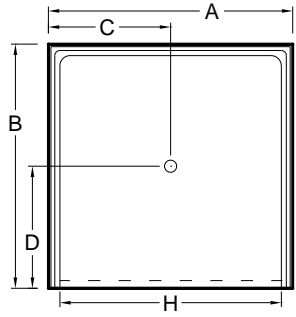

Always check the website for the most updated specifications: www.americh.com

Model No.	Outside Dimension							Centerline Dimenions				
	A	B	C	D	E	F	G	H	I	J	K	L
Single Threshold												
A3232ST	32"	32"	16"	16"				31"				
A3434ST	34"	34"	17"	17"				33"				
A3442ST	34"	42"	17"	21"				33"				
A3636ST	36"	36"	18"	18"				35½"				
A3838ST	38"	38"	19"	19"				37"				
A4234ST	42"	34"	21"	17"				41"				
A4236ST	42"	36"	21"	18"				41"				
A4242ST	42"	42"	21"	21"				41"				
A4832ST	48"	32"	24"	16"				47"				
A4834ST	48"	34"	24"	17"				47"				
A4836ST	48"	36"	24"	18"				47"				
A4848ST	48"	48"	24"	24"				47"				
A5434ST	54"	34"	27"	17"				53"				
A6032ST	60"	32"	30"	16"				59"				
A6034ST	60"	34"	30"	17"				59"				

Double Threshold												
A3636DT	36"	36"	18"	18"				33¼"	33¼"			
A3838DT	38"	38"	19"	19"				35½"	35½"			
A4242DT	42"	42"	21"	21"				39"	39"			

Neo Angle												
A3636NEO	36"	36"	12"	12"	18"	18"	26"			17"	17"	23½"
A3838NEO	38"	38"	12"	12"	19"	19"	27"			17½"	17½"	25"
A4242NEO	42"	42"	12"	12"	21"	21"	29"			19¾"	19¾"	27¾"
A4848NEO	48"	48"	12"	12"	27"	27"	29"			26½"	26½"	27½"

Always check the website for the most updated specifications: www.americh.com

Model No.	Outside Dimension							Centerline Dimenions					
	A	B	C	D	E	F	G	H	I	J	K	L	
Barrier Free (ADA)													
A3636BF	36"	36"	18"	18"				31½"					
A4836BF	48"	36"	24"	18"				43½"					
A4848BF	48"	48"	24"	24"				43½"					
A6032BF	60"	32"	30"	16"				55"					
A6636BF	66"	36"	33"	18"				59"					

Single Threshold with Seat

Single Threshold with Seat													
A4836STS-RH	48"	36"	24"	18"				47½"					
A4836STS-LH	48"	36"	24"	18"				47½"					
A6036STS-RH	60"	36"	30"	18"				59½"					
A6036STS-LH	60"	36"	30"	18"				59½"					