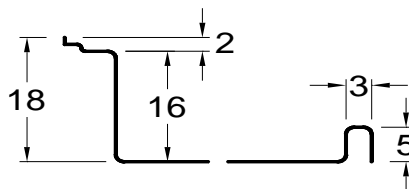

Double Threshold												
A3636DT	36"	36"	18"	18"				33¼"	33¼"			
A3838DT	38"	38"	19"	19"				35½"	35½"			
A4242DT	42"	42"	21"	21"				39"	39"			

Neo Angle												
A3636NEO	36"	36"	12"	12"	18"	18"	26"			17"	17"	23½"
A3838NEO	38"	38"	12"	12"	19"	19"	27"			17½"	17½"	25"
A4242NEO	42"	42"	12"	12"	21"	21"	29"			19¾"	19¾"	27¾"
A4848NEO	48"	48"	12"	12"	27"	27"	29"			26½"	26½"	27½"

Always check the website for the most updated specifications: www.americh.com

Model No.	Outside Dimension							Centerline Dimenions					
	A	B	C	D	E	F	G	H	I	J	K	L	
Barrier Free (ADA)													
A3636BF	36"	36"	18"	18"				31½"					
A4836BF	48"	36"	24"	18"				43½"					
A4848BF	48"	48"	24"	24"				43½"					
A6032BF	60"	32"	30"	16"				55"					
A6636BF	66"	36"	33"	18"				59"					

Single Threshold with Seat

Single Threshold with Seat													
A4836STS-RH	48"	36"	24"	18"				47½"					
A4836STS-LH	48"	36"	24"	18"				47½"					
A6036STS-RH	60"	36"	30"	18"				59½"					
A6036STS-LH	60"	36"	30"	18"				59½"					

End Drain

End Drain													
A6032EL	60"	32"	8"	16"				59¼"					
A6032ER	60"	32"	8"	16"				59¼"					

Single Threshold, Double Threshold, Neo Angle, End Drain

Single Threshold with Seat

Barrier Free