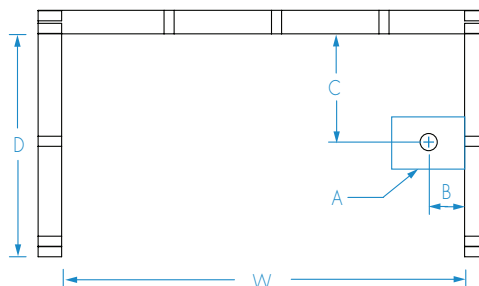

COLOR OPTIONS

Stock	Upgraded	Premium
White	Almond Linen/Biscuit Bone	Black Mexican Sand Sand Bar Sterling Silver

2603SG

60 x 32 x 72
inches

FEATURES lbs Dimensional Tolerance $\pm 3/16"$. Dimensions needed for site preparation should be measured from the unit. Aquatic assumes no responsibility for preparatory work.

Model #	Material	Wall Finish	Jets	Motor	Controls	Drain	Net Wt.	Pkg. Wt.
Tub-Shower #2603SG	AcrylX™	Smooth	-			LH or RH	134	139

DIMENSIONS

Specifications	inches
Width: Overall / Net	60
Depth: Overall / Net	33 1/4 / 32
Height: Overall / Net	73 1/4 / 72
Enclosure Opening	56
Skirt Height	15
Drain Rough-In (from Back Wall)	15
Drain Rough-In (from Side Wall)	2 3/4
Drain: Diameter / Clearance	2 / 1

FRAMING DIMENSIONS inches

Type	D Depth	W Width	H Height	A	B	C
Alcove	33 1/4	60 1/8	-	Box Out	2 3/4	15

SUMP DATA

Top of Drain to Bottom of Overflow	Capacity to Overflow gal	Min. Operating Capacity gal	WIDTH @ centerline		DEPTH @ centerline	
			Top	Bottom	Top	Bottom
9 7/8	42	-	53 1/2	45 3/4	22 1/4	20 3/4