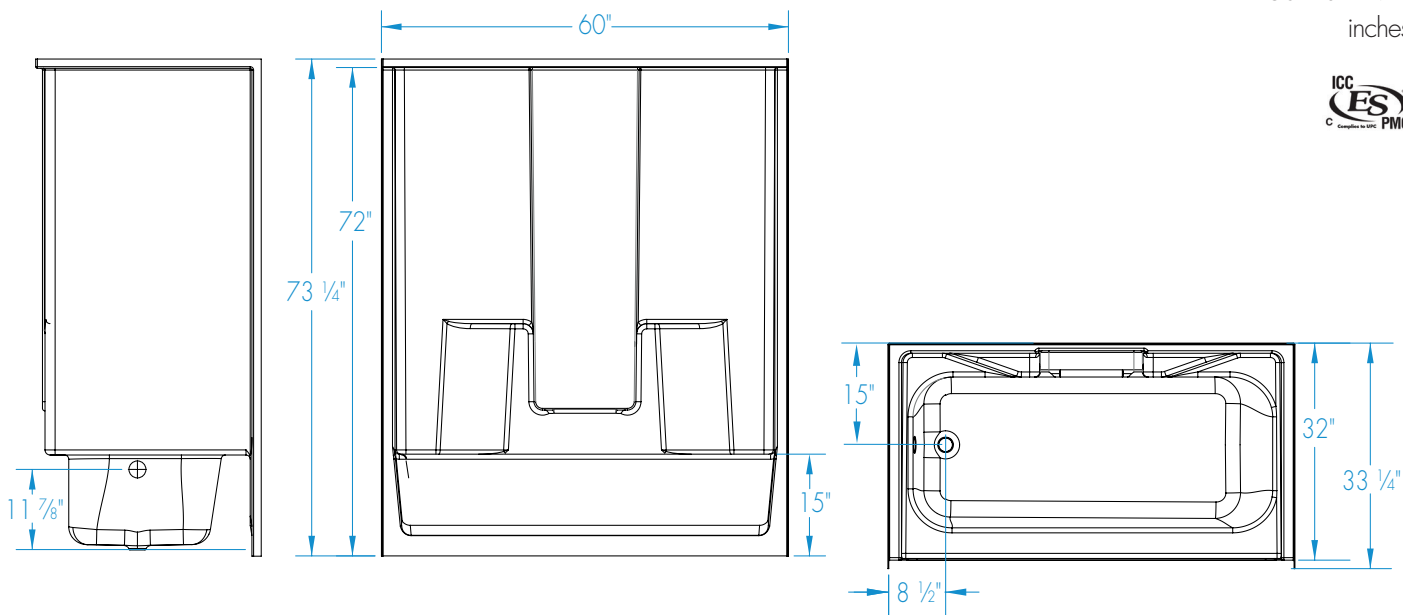

2603SG – EVERYDAY TUB/SHOWERS

60 x 32 x 72 inches

FEATURES

- Tub-shower
- Smooth wall finish
- Ergonomic backrest
- Molded toiletry shelves
- Slip-resistant textured bottom
- Left or right hand drain
- AcrylX™ applied acrylic surface
- Lifetime limited warranty

COLOR OPTIONS

Stock	Upgraded	Premium
White	Almond Linen/Biscuit Bone	Black Mexican Sand Sand Bar Sterling Silver

2603SG

60 x 32 x 72
inches

FEATURES lbs Dimensional Tolerance $\pm 3/16"$. Dimensions needed for site preparation should be measured from the unit. Aquatic assumes no responsibility for preparatory work.

Model #	Material	Wall Finish	Jets	Motor	Controls	Drain	Net Wt.	Pkg. Wt.
Tub-Shower #2603SG	AcrylX™	Smooth	-			LH or RH	134	139

DIMENSIONS

Specifications	inches
Width: Overall / Net	60
Depth: Overall / Net	33 1/4 / 32
Height: Overall / Net	73 1/4 / 72
Enclosure Opening	56
Skirt Height	15
Drain Rough-In (from Back Wall)	15
Drain Rough-In (from Side Wall)	2 3/4
Drain: Diameter / Clearance	2 / 1

FRAMING DIMENSIONS inches

Type	D Depth	W Width	H Height	A	B	C
Alcove	33 1/4	60 1/8	-	Box Out	2 3/4	15

SUMP DATA

Top of Drain to Bottom of Overflow	Capacity to Overflow gal	Min. Operating Capacity gal	WIDTH @ centerline		DEPTH @ centerline	
			Top	Bottom	Top	Bottom
9 7/8	42	-	53 1/2	45 3/4	22 1/4	20 3/4